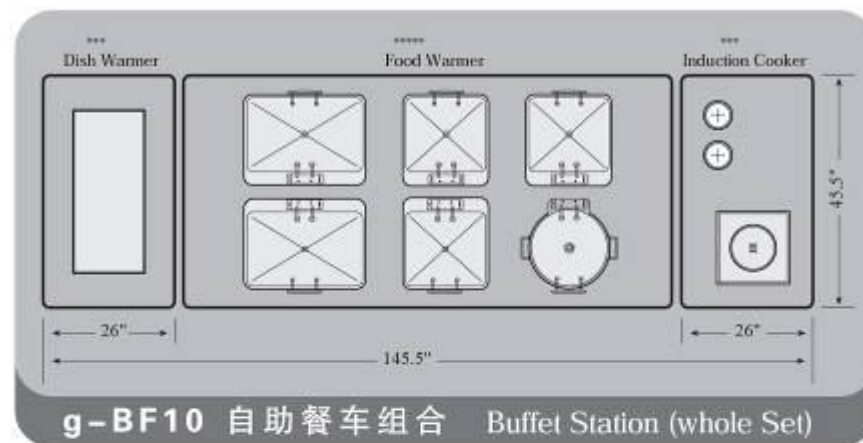

Code: 133-2

Golden
World
Trading
Group

www.GoldenWTG.org

经典自助餐系列

产品具体技术参数,可参考Golden样本
或致电公司销售部咨询

g-BF10 ZC
 *** (Buffet Trolley)

**[voltage]:220V/50HZ
 **[power]:1800W
 **[meas] :
 (L) 45.5" 1160mm
 (W) 26" 660mm
 (H) 35.5" 900mm

g-BF10 ND
 *** (Dish Warmer)

**[voltage]:220V/50HZ
 **[power]:230W
 **[meas] :
 (L) 45.5" 1160mm
 (W) 26" 660mm
 (H) 35.5" 900mm
 *****[CE]
 Digital temperature smart controller (CE)

g-BF10 BW
 **** (Buffet Station)