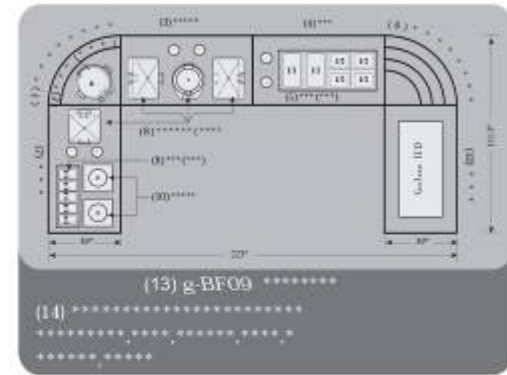

(1) Open style cabinet (under layer)	(8) chafing dish (electric heating)
(2) chafing dish (electric heating)	(9) food tray (electric heating)
(3) Buffet station (food warmer)	(10) induction cooker (industrial)
(4) Buffet station (cold)	(11) Granite counter (refrigerate)
(5) food tray(no heating)	(12) seafood station (cold)
(6) Open style cabinet (trapezoid)	(13) Deluxe buffet station (whole set)
(7) Buffet station (warmer and cooker)	

(14) Perfect complex from modern technology and hand crafted . Specially designed for buffet service in star hotels and luxurious banquet halls. Seems luxury ,gorgeous with high technology skills. Easy to operate , clean and replace. Durable and safety.