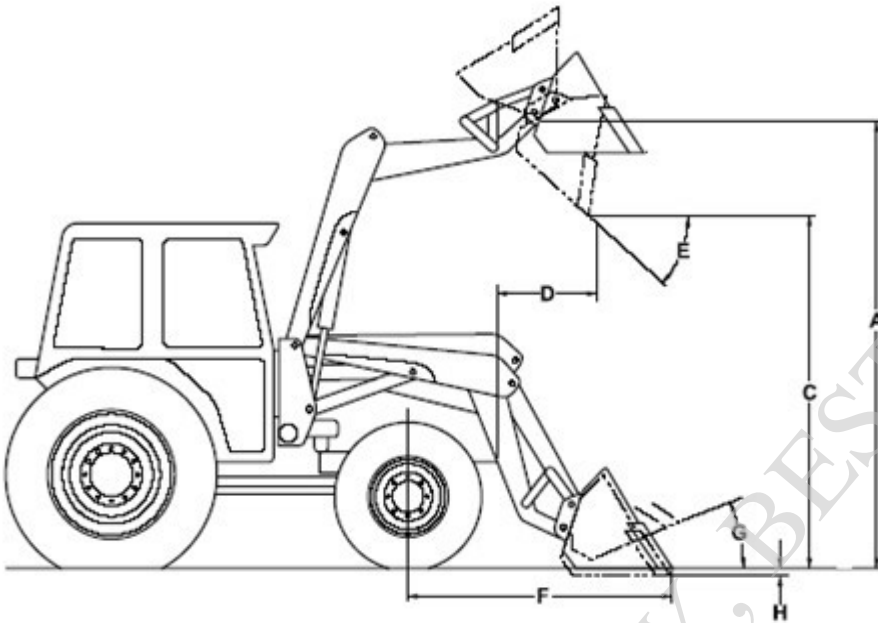

Front End Loader for 25-90HP Tractor

Standard:

Matched Power 25-90HP

4 in 1 Bucket

Bucket Capacity 0.2m³~0.50m³

(A)Max Lift Height 2.7m~3.5m

(C)Max Dump Height 2.0m~2.5m

(D)Dump Distance 0.9m~1.2m

(E)Dump Angle 45°

(F)Distance of Bucket to
the Centre of Front-Wheel
1.93m~2.4m

(H)Max. Digging Depth 0.14m