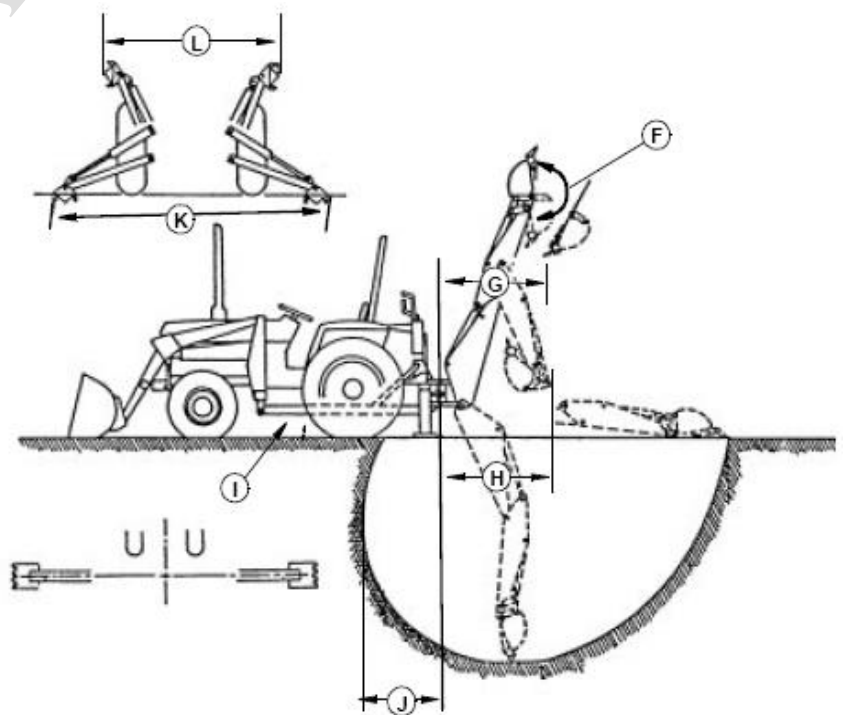

Backhoe Loader for 25-90HP Tractor

Standard:

Matched Power 25-90HP

- Max digging depth 1.85m~2.64m
- Max digging radius 2.80m~3.93m
- Max digging height 2.5m~3.5m
- Max unloading height 1.4m~2.0m
- Bucket capacity 0.036m³~0.045m³