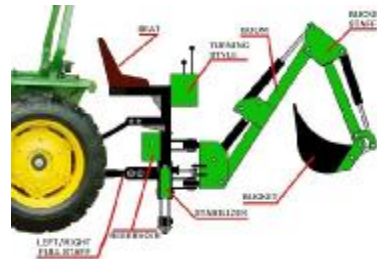

Tractor Implement

拖拉机机具系列

— Backhoe Loader

Backhoe Loader for 25-90HP Tractor

Tractor Implement

拖拉机机具系列

— Backhoe Loader

Backhoe Loader for 25-90HP Tractor