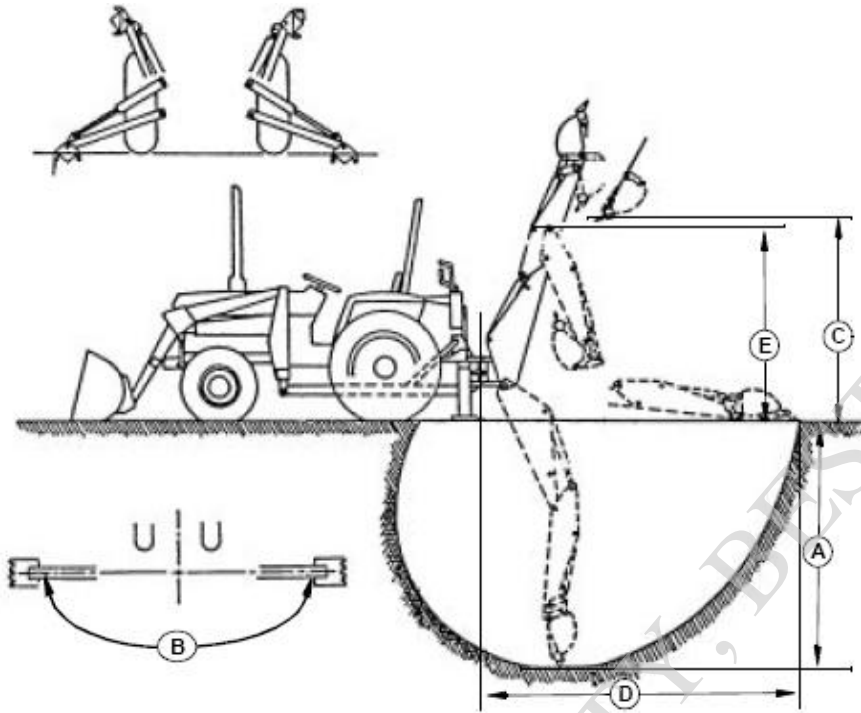

Backhoe Loader for 25-90HP Tractor

Standard:

Matched Power 25-90HP

- Max digging depth 1.85m~2.64m
- Max digging radius 2.80m~3.93m
- Max digging height 2.5m~3.5m
- Max unloading height 1.4m~2.0m
- Bucket capacity 0.036m³~0.045m³