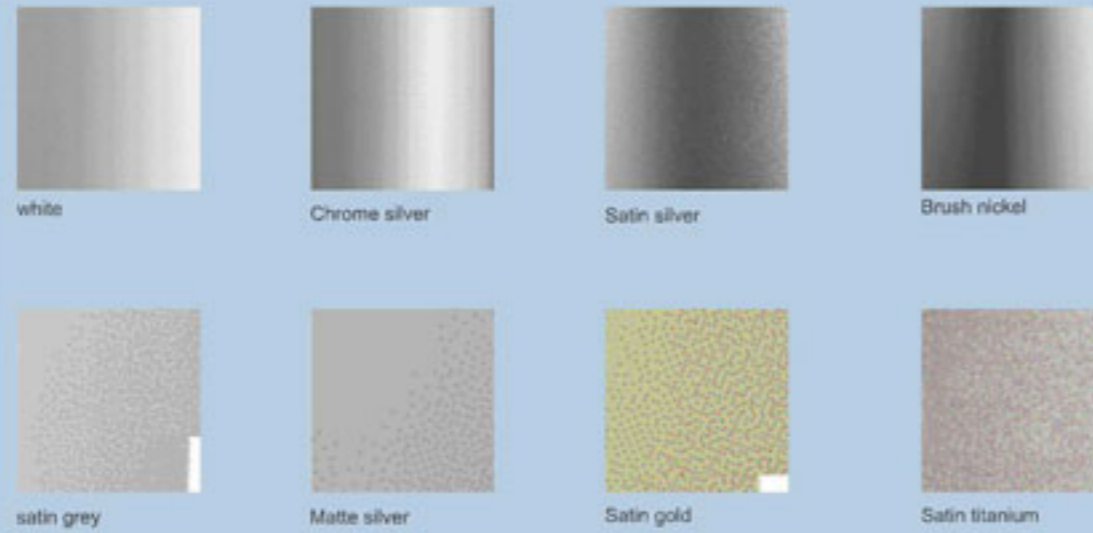

Legend

Easy clean treatment with nano coating

Nano Technology
Easy Cleaning
Anti-mildew
Germ resistant

NanoCoat glass treatment resists water and dirt build up to keep bath and shower doors looking like new. No need for harsh cleaners, just wipe clean with a soft towel. Therefore using nano coated glass can reduce frequency of cleaning, extend glass life circle, save labor and detergent.

Nano coating glass is a special nano technology product with a Long-term hydrophobic effect on glass surfaces by applying nano coating onto glass to form a surface protection that can reduce static electricity effect, prevent glass from adsorbing dirt and keep glass surface clean.