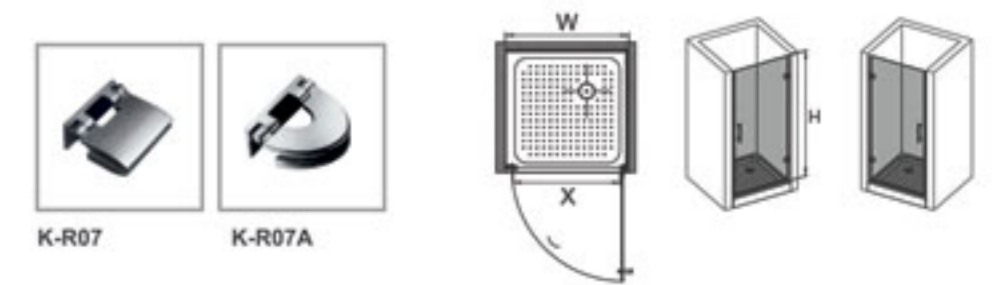

K-R07A

5/16" (8mm), 3/8" (10mm) or 1/2" (12mm) tempered glass
High quality 6463 aluminum profile
Half oval copper chrome-plated hinges
Stainless steel handle