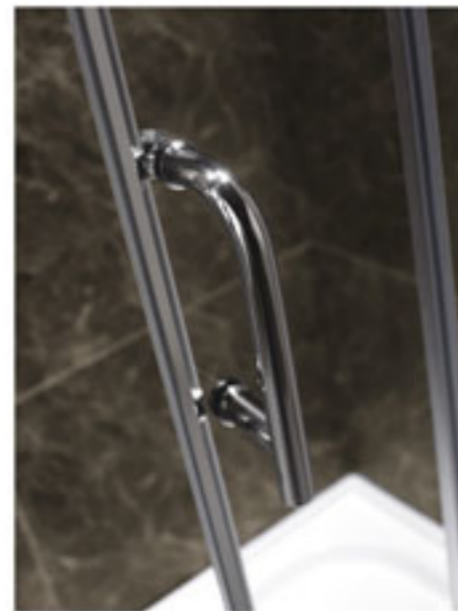

K-C01

Square pivot-door shower enclosure
1/4" tempered glass
High quality 6463 Aluminum profile
All-in-one design with Aluminum top shower, shower panel and hand shower
Copper-chromed door hinges
Aluminum alloy handle

K-C02

Rectangular sliding-door shower enclosure
 1/4" tempered glass
 High quality 6463 Aluminum profile
 All-in-one design with Aluminum top shower and shower panel
 Double roller passed 100,000 times open-close test
 Stainless steel handle