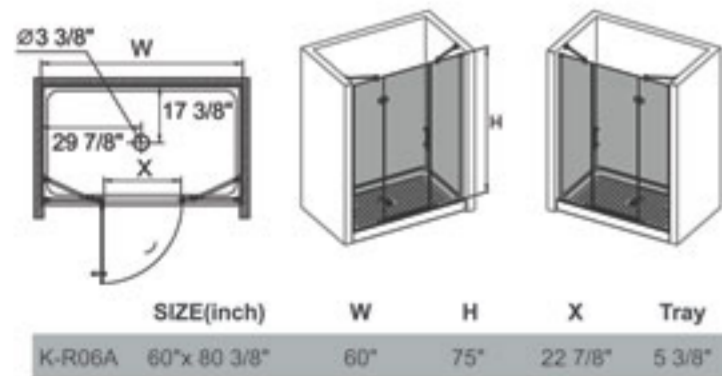

K-R06A

5/16" (8mm), 3/8" (10mm) or 1/2" (12mm) tempered glass
High quality 6463 aluminum profile
Oval copper chrome-plated hinges
Stainless steel handle
2 stainless steel round bar for reinforcement