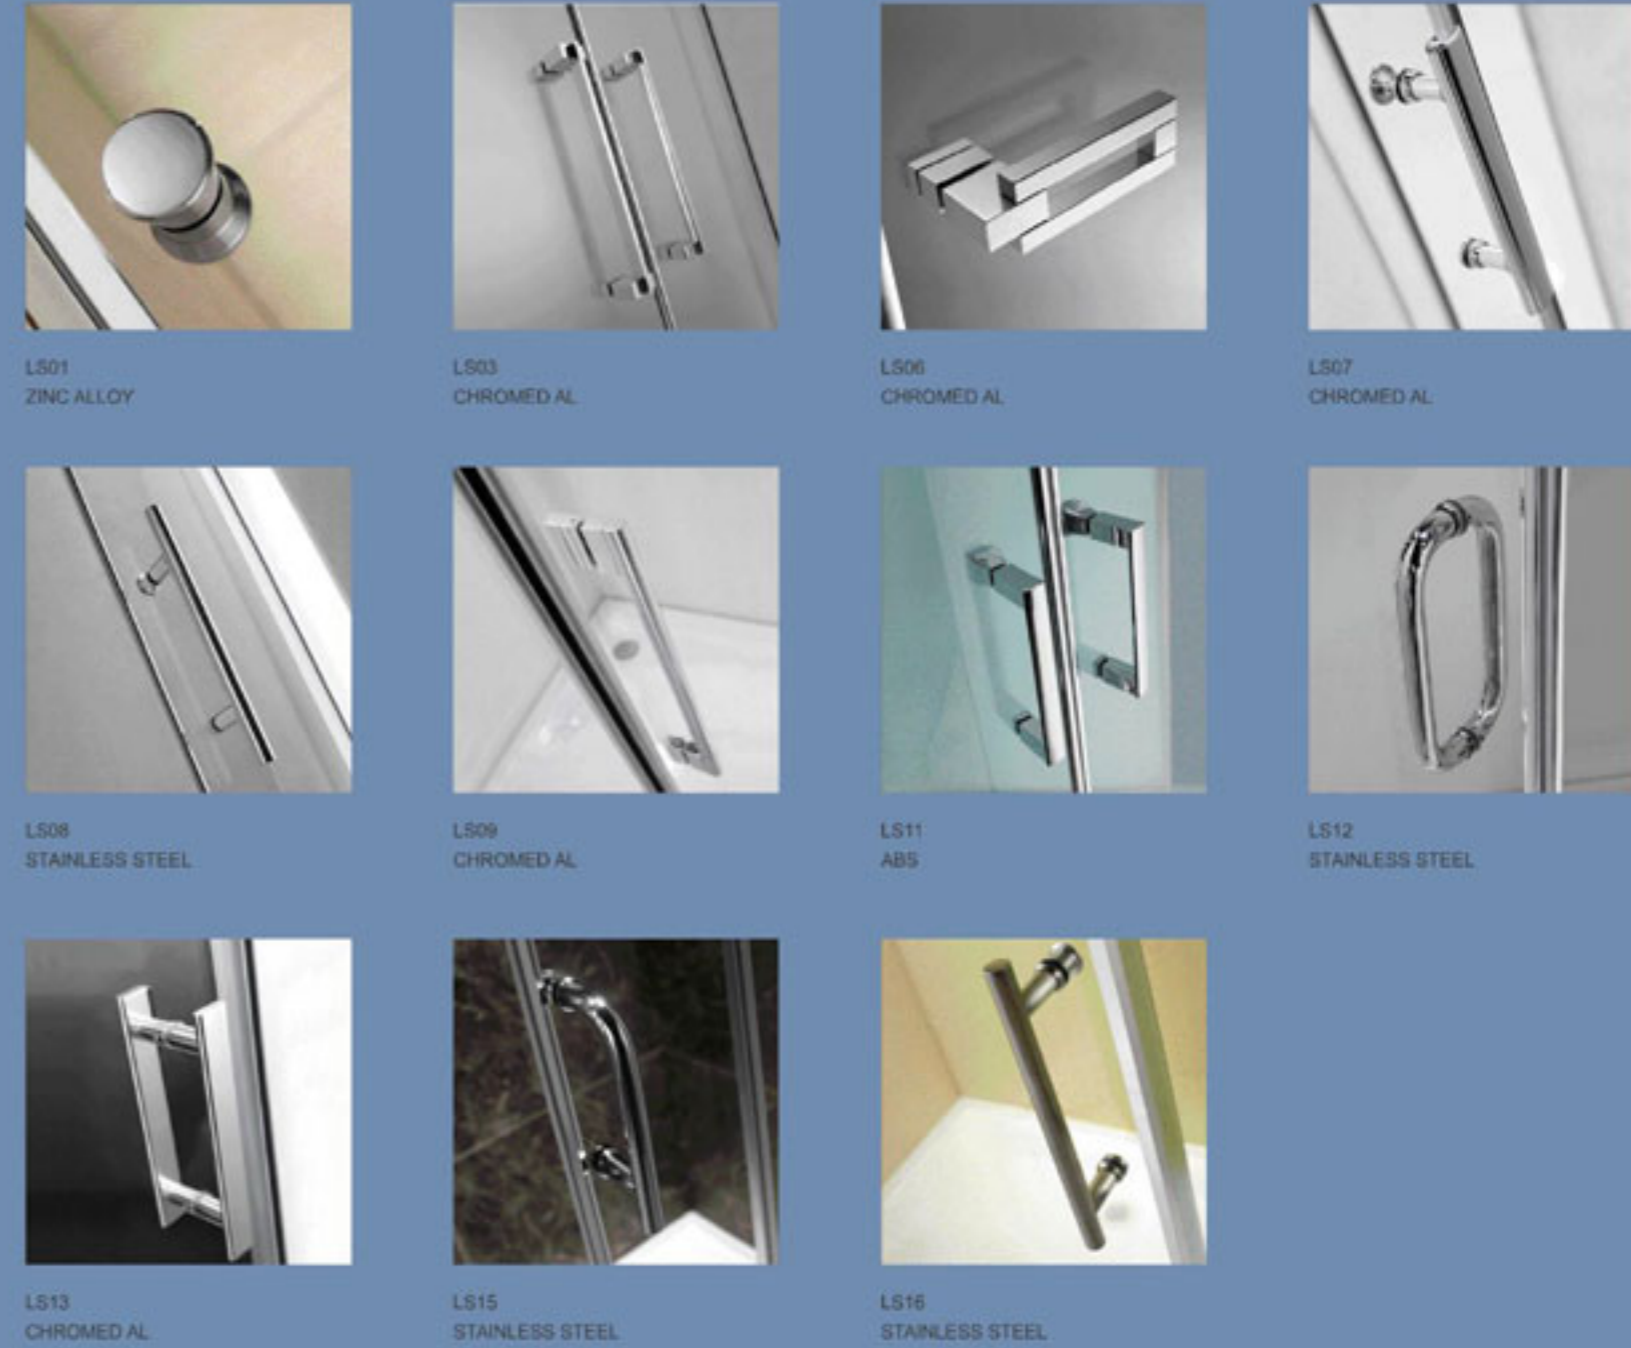

Legend

Easy clean treatment with nano coating

Nano Technology
Easy Cleaning
Anti-mildew
Germ resistant

NanoCoat glass treatment resists water and dirt build up to keep bath and shower doors looking like new. No need for harsh cleaners, just wipe clean with a soft towel. Therefore using nano coated glass can reduce frequency of cleaning, extend glass life circle, save labor and detergent.

Nano coating glass is a special nano technology product with a Long-term hydrophobic effect on glass surfaces by applying nano coating onto glass to form a surface protection that can reduce static electricity effect, prevent glass from adsorbing dirt and keep glass surface clean.