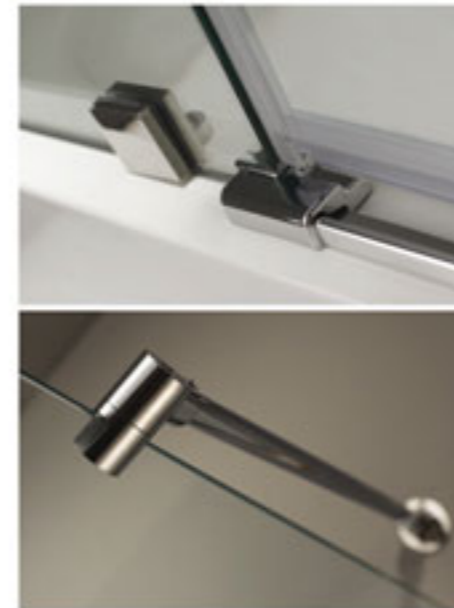

SIZE (inch)	A min-max	B min-max	H	X	Tray
K-R02 36"x36"x81 3/8"	34 5/8"-35 1/8"	34 5/8"-35 1/8"	76"	22 1/8"	5 3/8"
K-R02 38"x38"x81 3/8"	36 5/8"-37 1/8"	36 5/8"-37 1/4"	76"	23 1/8"	5 3/8"