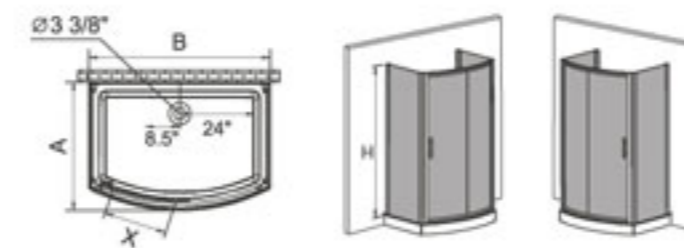

K-S04

Rectangular dome-shaped sliding shower enclosure
1/4"(6mm) tempered glass
High quality 6463 aluminum profile
Double top roller and single spring bottom roller
Aluminum alloy handle