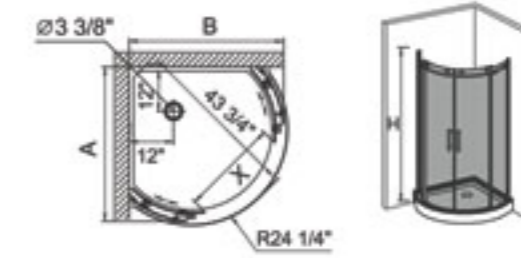

	Shape	Glass Door Size	Tray Height
K-K01		36" x 36" x 76"	5 3/8"
K-K02		48 x 34" x 76"	5 3/8"
K-K03		48 x 36" x 76"	5 3/8"
K-K04		48" x 76"	5 3/8"
K-K05		36" x 36" x 76"	5 3/8"
K-K06		36" x 36" x 76"	5 3/8"

K-K04

Shower door with 1 sliding door
 5/16"(8mm) tempered glass
 High Quality 6463 Aluminum profile
 55mm dia. stainless steel roller
 Stainless steel handle

	SIZE(inch)	W min-max	H	X
K-K04	48"x76"	47 1/2"-48"	76"	20 1/4"

K-K03

Half arc shower enclosure with 1 sliding door
 5/16"(8mm) tempered glass
 High Quality 6463 Aluminum profile
 55mm dia. stainless steel roller
 Stainless steel handle

	SIZE(inch)	A min-max	B min-max	H	X	Tray
K-K03	48x36"x81 1/4"	46 3/8"-46 7/8"	34"-34 1/2"	76"	18 7/8"	5 3/8"

K-K06

Arc shower enclosure with 2 sliding door
 5/16" (8mm) tempered glass
 High Quality 6463 Aluminum profile
 55mm dia. stainless steel roller
 Round stainless steel handle

	SIZE(inch)	A min-max	B min-max	H	X	Tray
K-K06	36"x36"x81 1/4"	38 7/8"-39 3/8"	38 7/8"-39 3/8"	76"	24 3/8"	5 3/8"