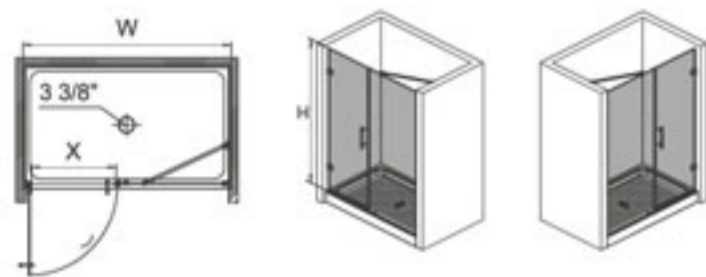

	SIZE(inch)	A/B min-max	H	X	Tray
K-R09	36"x36"x81 3/8"	34 3/4"-35 1/4"	76"	28 1/2"	5 3/8"

K-R08A

5/16"(8mm), 3/8"(10mm) or 1/2"(12mm)tempered glass
 High quality 6463 aluminum profile
 Half oval copper chrome-plated hinges
 Stainless steel handle
 1 stainless steel round bar for reinforcement