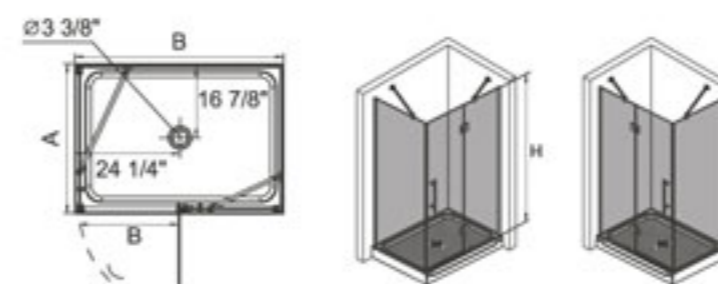

K-R02

Square pivot-door shower enclosure
 5/16" (8mm), 3/8" (10mm) or 1/2" (12mm) tempered glass
 High quality 6463 aluminum profile
 Big copper chrome-plated door hinges
 Stainless steel handle
 2 round stainless steel top bar for shower enclosure reinforcement

SIZE (inch)	A min-max	B min-max	H	X	Tray
K-R02 36"x36"x81 3/8"	34 5/8"-35 1/8"	34 5/8"-35 1/8"	76"	22 1/8"	5 3/8"
K-R02 38"x38"x81 3/8"	36 5/8"-37 1/8"	36 5/8"-37 1/4"	76"	23 1/8"	5 3/8"

K-R03

Rectangular pivot-door shower enclosure
 5/16" (8mm), 3/8" (10mm) or 1/2" (12mm) tempered glass
 High quality 6463 aluminum profile
 Big copper chrome-plated door hinges
 Stainless steel handle
 2 round stainless steel top bars for shower enclosure reinforcement