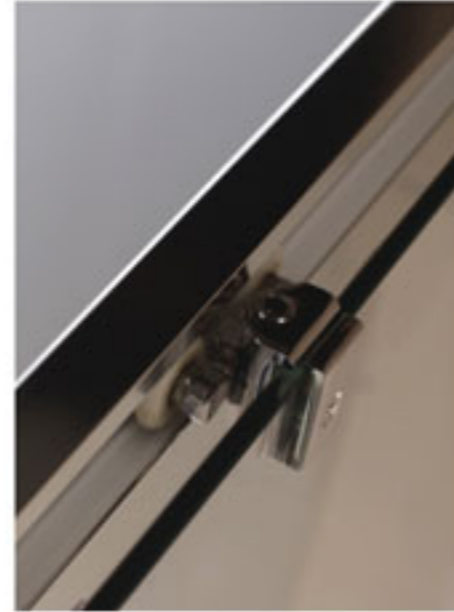

K-S03

Shower door with 1 sliding door
1/4"(6mm) tempered glass
High quality 6463 aluminum profile
Double top roller and single spring bottom roller
Stainless steel handle

	SIZE(inch)	W min-max	H	X
K-S03	48"x76"	48"-49"	76"	20"

K-S04

Rectangular dome-shaped sliding shower enclosure
1/4"(6mm) tempered glass
High quality 6463 aluminum profile
Double top roller and single spring bottom roller
Aluminum alloy handle

	SIZE(inch)	A min-max	B min-max	H	X	Tray
K-S04	34"x48"x76"	34"-35"	48"-49"	76"	19"	5 3/8"