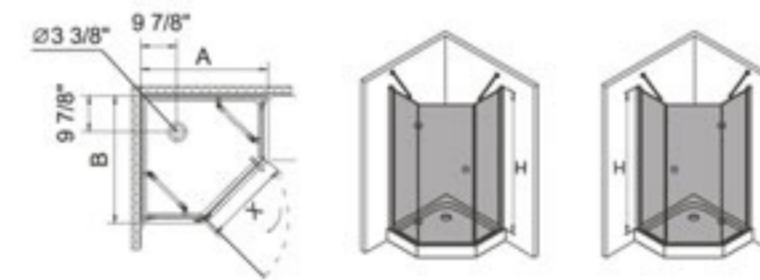

K-R05A

Neo-angle shower enclosure
5/16" (8mm), 3/8" (10mm) or 1/2" (12mm) tempered glass
High quality 6463 aluminum profile
Oval copper chrome-plated hinges
Stainless steel handle