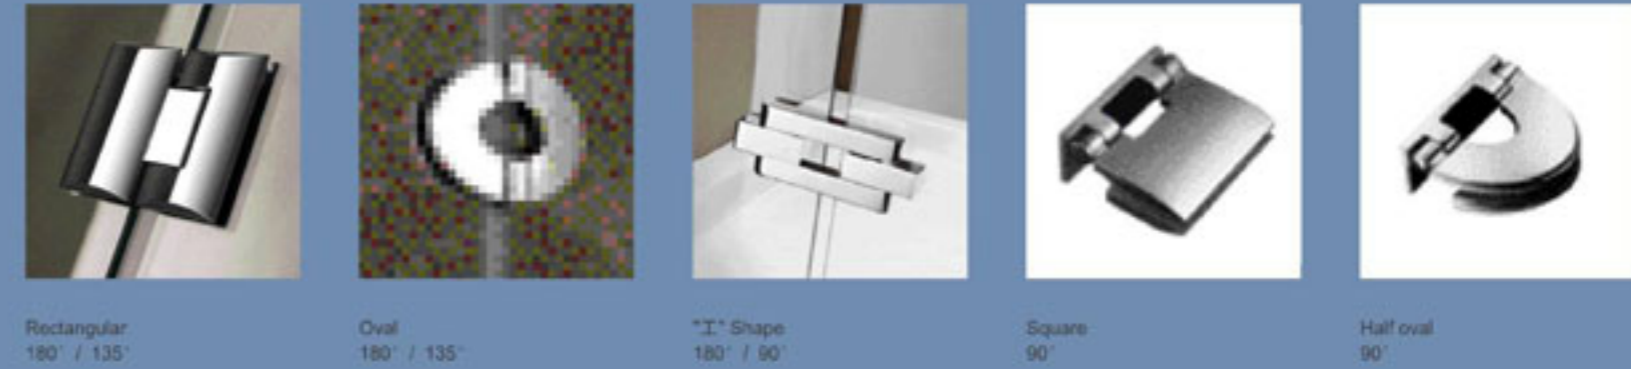

Legend

Easy clean treatment with nano coating

Nano Technology
Easy Cleaning
Anti-mildew
Germ resistant

NanoCoat glass treatment resists water and dirt build up to keep bath and shower doors looking like new. No need for harsh cleaners, just wipe clean with a soft towel. Therefore using nano coated glass can reduce frequency of cleaning, extend glass life circle, save labor and detergent.

Nano coating glass is a special nano technology product with a Long-term hydrophobic effect on glass surfaces by applying nano coating onto glass to form a surface protection that can reduce static electricity effect, prevent glass from adsorbing dirt and keep glass surface clean.