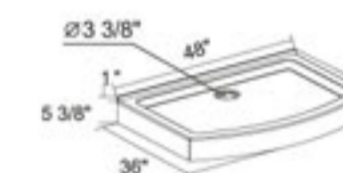

	SIZE(inch)	A/B min-max	H	X	Tray
K-R09	36"x36"x81 3/8"	34 3/4"-35 1/4"	76"	28 1/2"	5 3/8"

K-R08A

5/16"(8mm), 3/8"(10mm) or 1/2"(12mm)tempered glass
 High quality 6463 aluminum profile
 Half oval copper chrome-plated hinges
 Stainless steel handle
 1 stainless steel round bar for reinforcement

	SIZE(inch)	W	H	X	Tray
K-R08	60"x80 3/8"	60"	75"	24 3/8"	5 3/8"

Series
**SHOWER
TRAY**

K-UT01

48" x 36" x 5 3/8"

K-UT02

48" x 34" x 5 3/8"

K-UT03

36" x 36" x 5 3/8"
38" x 38" x 5 3/8"