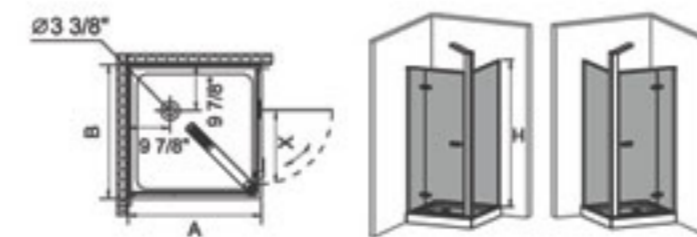

K-C01

Square pivot-door shower enclosure
1/4" tempered glass
High quality 6463 Aluminum profile
All-in-one design with Aluminum top shower, shower panel and hand shower
Copper-chromed door hinges
Aluminum alloy handle

SIZE(Inch)	A min-max	B min-max	H	X	Tray
K-C01 38"x38"x88"	36 1/4"-36 3/4"	36 1/4"-36 3/4"	76"	19 5/8"	5 3/8"