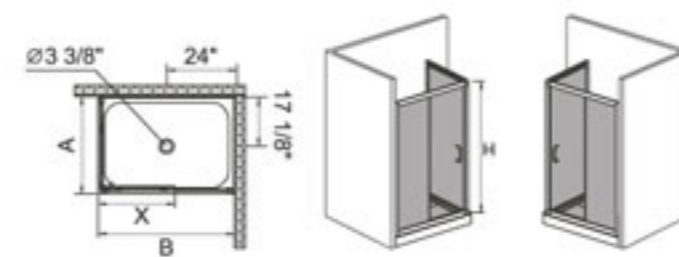

K-S02

Rectangular sliding shower enclosure
1/4"(6mm) tempered glass
High quality 6463 aluminum profile
Double top roller and single spring bottom roller
Stainless steel handle