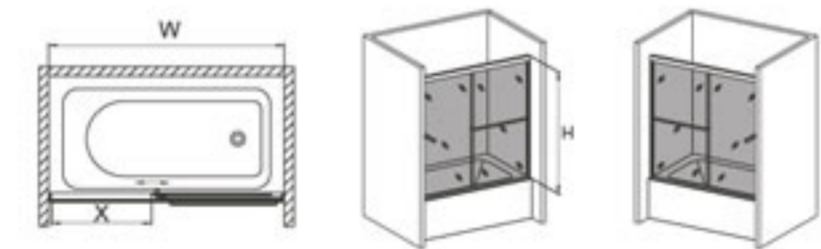

SIZE(inch)	W	H	X
K-L03	60"x 58 2/5"	60"	58 2/5"	25"