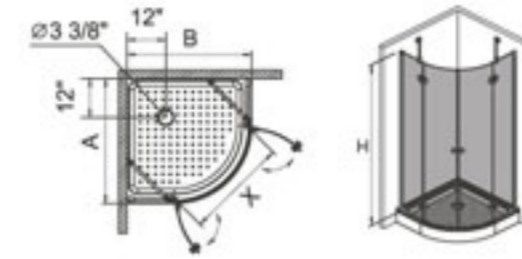

	SIZE(inch)	A/B min-max	H	X	Tray
K-R09	36"x36"x81 3/8"	34 3/4"-35 1/4"	76"	28 1/2"	5 3/8"

K-R08A

5/16"(8mm), 3/8"(10mm) or 1/2"(12mm)tempered glass
 High quality 6463 aluminum profile
 Half oval copper chrome-plated hinges
 Stainless steel handle
 1 stainless steel round bar for reinforcement