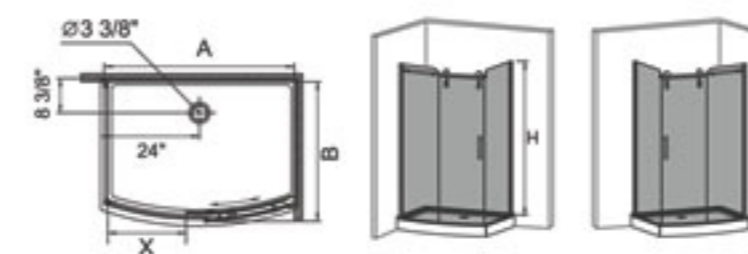

K-B01

Framed shower enclosure with 1 sliding door
5/16"(8mm) tempered glass
High quality 6463 Aluminum profile
Big stainless steel hang roller
Stainless steel handle

SIZE(Inch)	A min-max	B min-max	H	X	Tray
K-B01 48"x36"x81 1/4"	46 3/8"-46 7/8"	34"-34 1/2"	76"	18 7/8"	5 3/8"