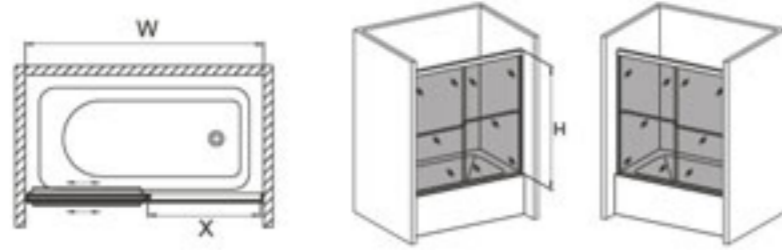

K-L02

1/5"(5mm) or 1/4"(6mm) tempered glass
High quality 6063 aluminum profile
Double sliding door
Aluminum alloy towel bar

	SIZE(inch)	W	H	X
K-L02	60"x 58 2/5"	60"	58 2/5"	27 1/2"