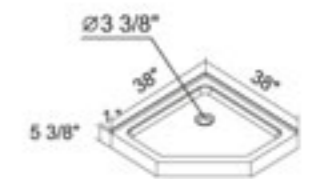

	SIZE(inch)	W	H	X	Tray
K-R08	60"x80 3/8"	60"	75"	24 3/8"	5 3/8"

Series
**SHOWER
TRAY**

K-UT01

48" x 36" x 5 3/8"

K-UT02

48" x 34" x 5 3/8"

K-UT03

36" x 36" x 5 3/8"
38" x 38" x 5 3/8"