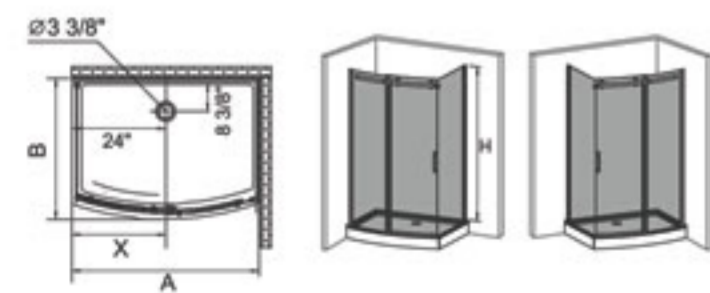

K-K03

Half arc shower enclosure with 1 sliding door
5/16"(8mm) tempered glass
High Quality 6463 Aluminum profile
55mm dia. stainless steel roller
Stainless steel handle