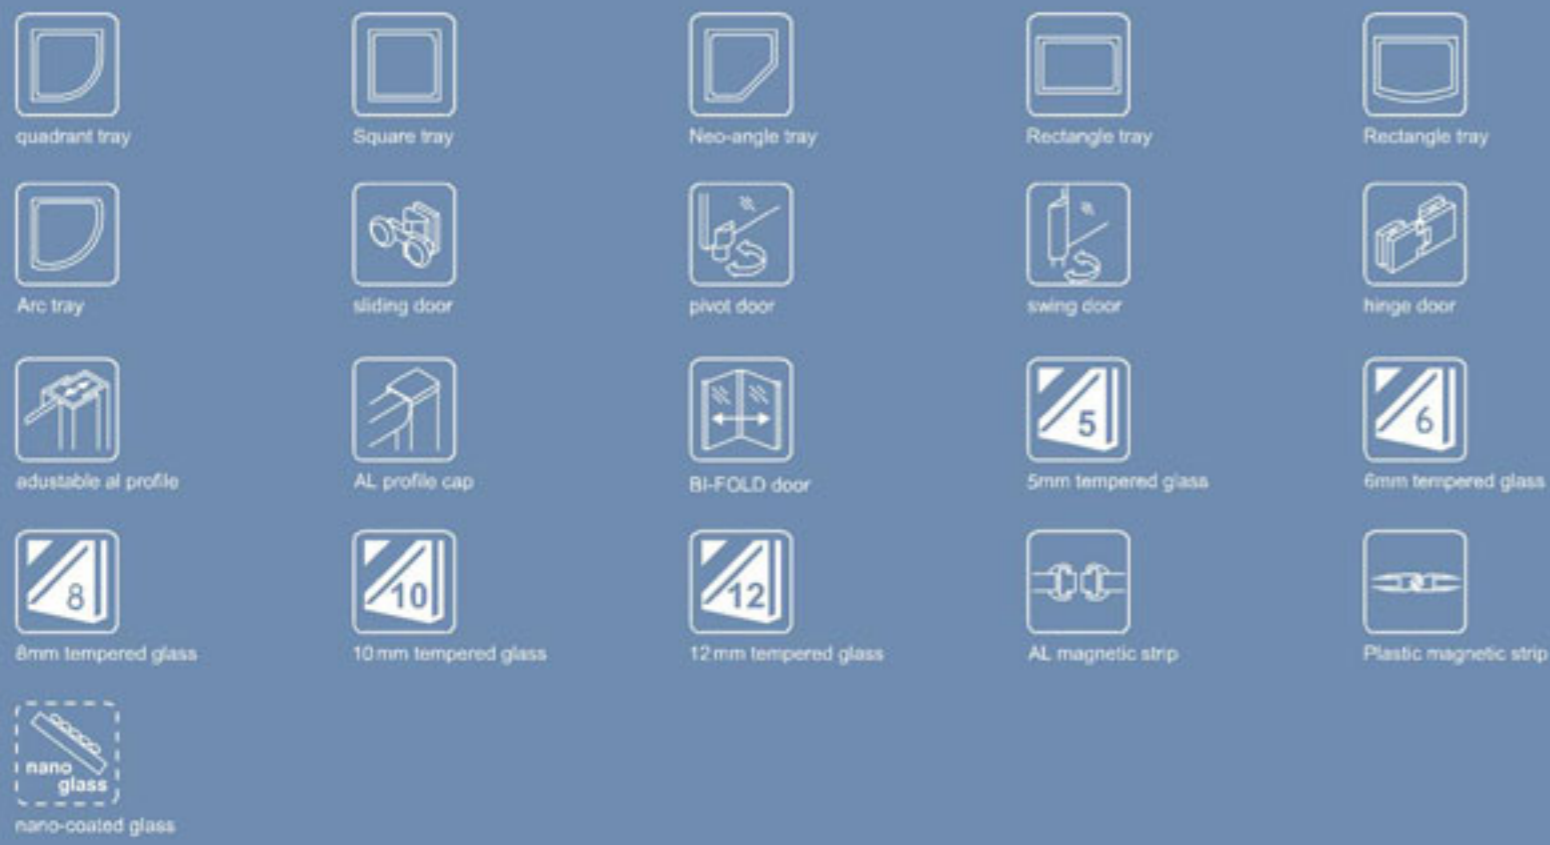

Code: 124-103

Golden
World
Trading
Group

www.GoldenWTG.org

Legend

Easy clean treatment with nano coating

Nano Technology
Easy Cleaning
Anti-mildew
Germ resistant

NanoCoat glass treatment resists water and dirt build up to keep bath and shower doors looking like new. No need for harsh cleaners, just wipe clean with a soft towel. Therefore using nano coated glass can reduce frequency of cleaning, extend glass life circle, save labor and detergent.

Nano coating glass is a special nano technology product with a Long-term hydrophobic effect on glass surfaces by applying nano coating onto glass to form a surface protection that can reduce static electricity effect, prevent glass from adsorbing dirt and keep glass surface clean.