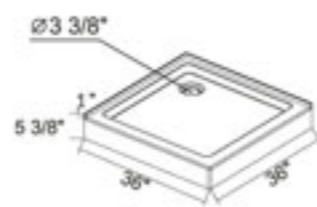

	SIZE(inch)	A/B min-max	H	X	Tray
K-R09	36"x36"x81 3/8"	34 3/4"-35 1/4"	76"	28 1/2"	5 3/8"

K-R08A

5/16"(8mm), 3/8"(10mm) or 1/2"(12mm)tempered glass
 High quality 6463 aluminum profile
 Half oval copper chrome-plated hinges
 Stainless steel handle
 1 stainless steel round bar for reinforcement

	SIZE(inch)	W	H	X	Tray
K-R08	60"x80 3/8"	60"	75"	24 3/8"	5 3/8"

Series
**SHOWER
TRAY**

K-UT01

48" x 36" x 5 3/8"

K-UT02

48" x 34" x 5 3/8"

K-UT03

36" x 36" x 5 3/8"
38" x 38" x 5 3/8"