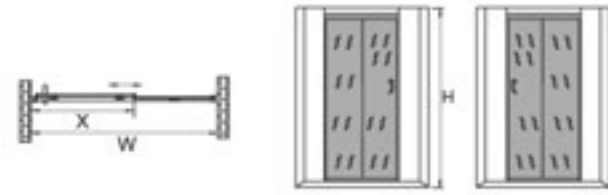

K-S03

Shower door with 1 sliding door
1/4"(6mm) tempered glass
High quality 6463 aluminum profile
Double top roller and single spring bottom roller
Stainless steel handle