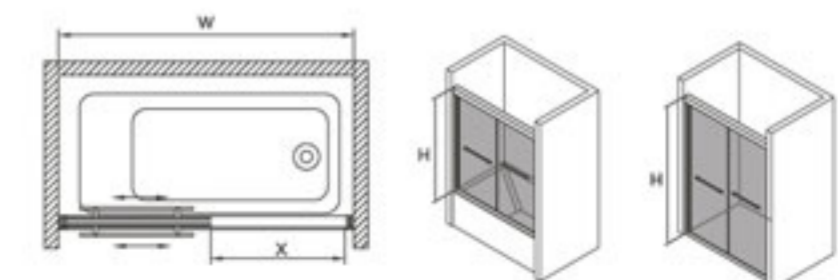

SIZE(inch)	W	H	X
K-L01	60"x 58 2/5"	60"	58 2/5"	27 1/2"

	Shape	Glass Door Size
K-L01		60" x 58 2/5"
K-L02		60" x 58 2/5"
K-L03		60" x 58 2/5"
K-L04		60" x 76"
K-L05		60" x 76"