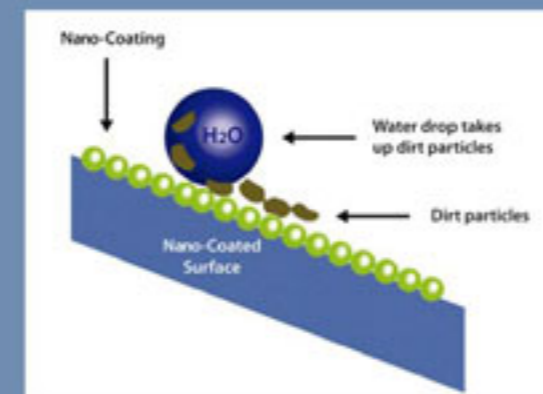

Code: 124-103

Golden
World
Trading
Group

www.GoldenWTG.org

Legend

Easy clean treatment with nano coating

Nano Technology
Easy Cleaning
Anti-mildew
Germ resistant

NanoCoat glass treatment resists water and dirt build up to keep bath and shower doors looking like new. No need for harsh cleaners, just wipe clean with a soft towel. Therefore using nano coated glass can reduce frequency of cleaning, extend glass life circle, save labor and detergent.

Nano coating glass is a special nano technology product with a Long-term hydrophobic effect on glass surfaces by applying nano coating onto glass to form a surface protection that can reduce static electricity effect, prevent glass from adsorbing dirt and keep glass surface clean.