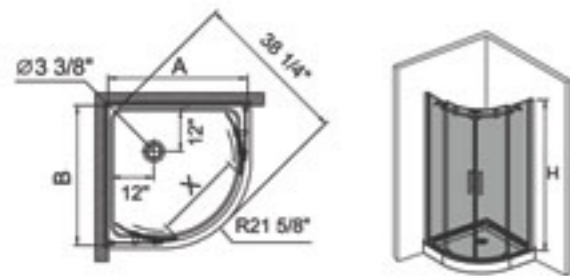

K-K05

Quadrant shower enclosure with 2 sliding door
5/16" (8mm) tempered glass
High Quality 6463 Aluminum profile
55mm dia. stainless steel roller
Round stainless steel handle