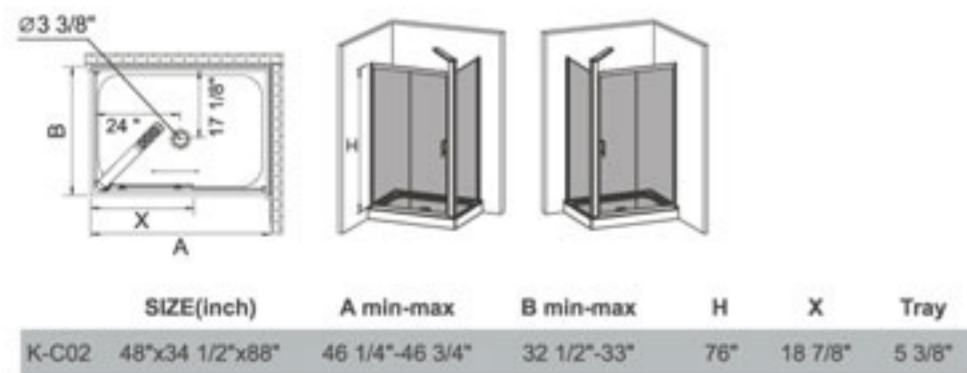

K-C02

Rectangular sliding-door shower enclosure
1/4" tempered glass
High quality 6463 Aluminum profile
All-in-one design with Aluminum top shower and shower panel
Double roller passed 100,000 times open-close test
Stainless steel handle