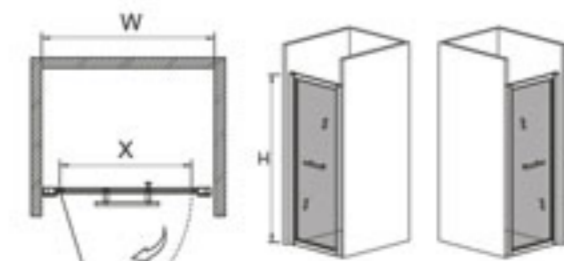

K-J02

Swing shower door
1/4"(6mm) tempered glass
High quality 6463 aluminum frame
Aluminum alloy towel bar