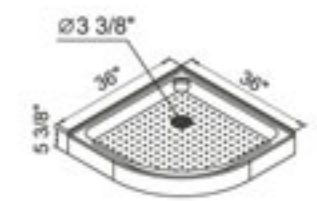

	SIZE(inch)	A/B min-max	H	X	Tray
K-R09	36"x36"x81 3/8"	34 3/4"-35 1/4"	76"	28 1/2"	5 3/8"

K-R08A

5/16"(8mm), 3/8"(10mm) or 1/2"(12mm)tempered glass
 High quality 6463 aluminum profile
 Half oval copper chrome-plated hinges
 Stainless steel handle
 1 stainless steel round bar for reinforcement

	SIZE(inch)	W	H	X	Tray
K-R08	60"x80 3/8"	60"	75"	24 3/8"	5 3/8"

Series
**SHOWER
TRAY**

K-UT01

48" x 36" x 5 3/8"

K-UT02

48" x 34" x 5 3/8"

K-UT03

36" x 36" x 5 3/8"
38" x 38" x 5 3/8"

K-UT05

36" x 36" x 5 3/8"
38" x 38" x 5 3/8"
42" x 42" x 5 3/8"

K-UT04

48" x 34 1/2" x 5 3/8"

K-UT06

36" x 36" x 5 3/8"
38" x 38" x 5 3/8"

K-UT07

36"x36"x5 3/8"
38"x38"x5 3/8"