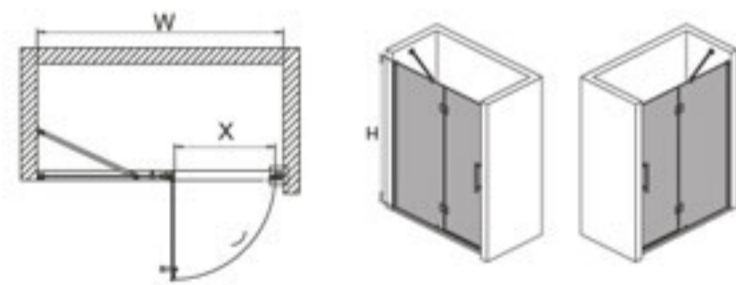

SIZE (inch)	A min-max	B min-max	H	X	Tray
K-R02 36"x36"x81 3/8"	34 5/8"-35 1/8"	34 5/8"-35 1/8"	76"	22 1/8"	5 3/8"
K-R02 38"x38"x81 3/8"	36 5/8"-37 1/8"	36 5/8"-37 1/4"	76"	23 1/8"	5 3/8"

K-R03

Rectangular pivot-door shower enclosure
 5/16" (8mm), 3/8" (10mm) or 1/2" (12mm) tempered glass
 High quality 6463 aluminum profile
 Big copper chrome-plated door hinges
 Stainless steel handle
 2 round stainless steel top bars for shower enclosure reinforcement

SIZE (inch)	A min-max	B min-max	H	X	Tray
K-R03 48"x34 1/2"x81 3/8"	33 1/8"-33 5/8"	46 5/8"-47 1/4"	76"	22 1/8"	5 3/8"

K-R04

5/16" (8mm), 3/8" (10mm) or 1/2" (12mm) tempered glass
 High quality 6463 aluminum profile
 Big copper chrome-plated hinges
 Stainless steel handle
 1 stainless steel round bar for reinforcement