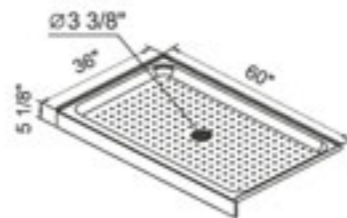

	SIZE(inch)	W	H	X	Tray
K-R08	60"x80 3/8"	60"	75"	24 3/8"	5 3/8"

Series
**SHOWER
TRAY**

K-UT01

48" x 36" x 5 3/8"

K-UT02

48" x 34" x 5 3/8"

K-UT03

36" x 36" x 5 3/8"
38" x 38" x 5 3/8"

K-UT05

36" x 36" x 5 3/8"
38" x 38" x 5 3/8"
42" x 42" x 5 3/8"

K-UT04

48" x 34 1/2" x 5 3/8"

K-UT06

36" x 36" x 5 3/8"
38" x 38" x 5 3/8"

K-UT07

36"x36"x5 3/8"
38"x38"x5 3/8"