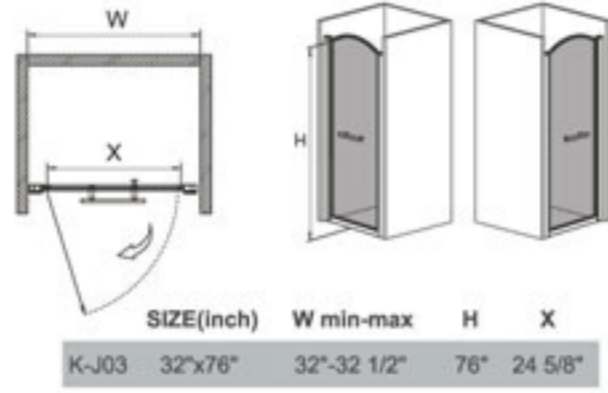

K-J02

Swing shower door
 1/4"(6mm) tempered glass
 High quality 6463 aluminum frame
 Aluminum alloy towel bar

	SIZE(inch)	W min-max	H	X
K-J02	32"x76"	32"-32 1/2"	76"	24 5/8"

K-J03

Swing shower door
 1/4"(6mm) tempered glass
 High quality 6463 aluminum frame
 Aluminum alloy towel bar