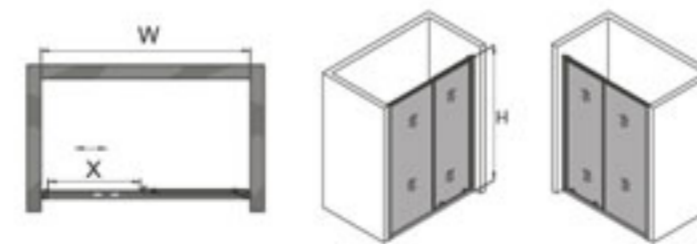

SIZE (inch)	W min-max	H	X
K-F01	60" x 75"	60"-60 5/8"	75"	26 3/8"