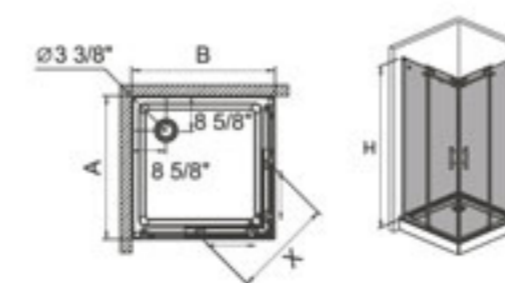

K-K01

Corner shower enclosure with 2 sliding door
5/16" (8mm) tempered glass
High quality 6463 Aluminum profile
55mm dia. stainless steel roller
Stainless steel handle

	SIZE (inch)	A/B min-max	H	X	Tray
K-K01	36"x36"x8 3/8"	34 3/4"-35 1/4"	76"	17 1/8"	5 3/8"