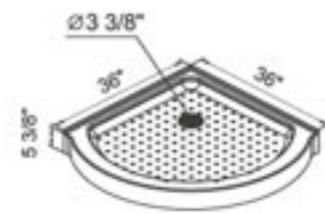

	SIZE(inch)	W	H	X	Tray
K-R08	60"x80 3/8"	60"	75"	24 3/8"	5 3/8"

Series
**SHOWER
TRAY**

K-UT01

48" x 36" x 5 3/8"

K-UT02

48" x 34" x 5 3/8"

K-UT03

36" x 36" x 5 3/8"
38" x 38" x 5 3/8"

K-UT05

36" x 36" x 5 3/8"
38" x 38" x 5 3/8"
42" x 42" x 5 3/8"

K-UT04

48" x 34 1/2" x 5 3/8"

K-UT06

36" x 36" x 5 3/8"
38" x 38" x 5 3/8"

K-UT07

36"x36"x5 3/8"
38"x38"x5 3/8"