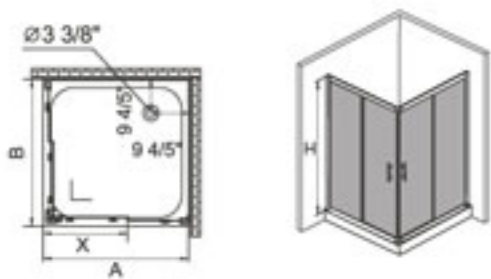

K-S01

Square Double sliding-door shower enclosure
1/4"(6mm) tempered glass
High quality 6463 aluminum profile
Double top roller and single spring bottom roller
Aluminum alloy handle