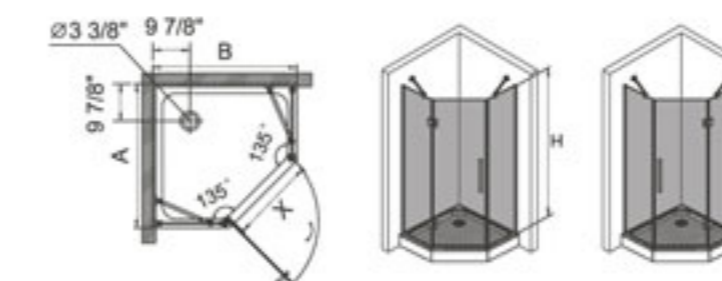

Roya series are coming with special hinges, 5/16"(8mm), 3/8"(10mm) or 1/2"(12mm) tempered glass. Top stainless steel rail bar for complete reinforcement

K-R01

Neo-angle frameless pivot-door shower enclosure
5/16"(8mm), 3/8"(10mm) or 1/2"(12mm) tempered glass
High quality 6463 aluminum profile
Big copper chrome-plated door hinges
Stainless steel handle
2 round stainless steel top bars for shower enclosure reinforcement

K-R01

K-R01A

	SIZE(inch)	A min-max	B min-max	H	X	Tray
K-R01	36"x36"x81 3/8"	34 1/8"-34 3/4"	34 1/8"-34 3/4"	76"	23"	5 3/8"
K-R01	38"x38"x81 3/8"	36 1/2"-37 1/8"	36 1/2"-37 1/8"	76"	23"	5 3/8"
K-R01	42"x42"x81 3/8"	40 1/2"-41 1/8"	40 1/2"-41 1/8"	76"	25"	5 3/8"