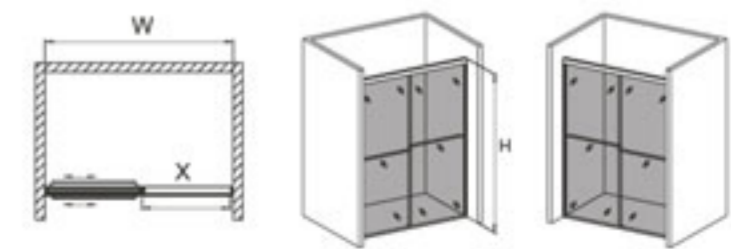

K-L04

1/5"(5mm) or 1/4"(6mm) tempered glass
 High quality 6063 aluminum profile
 Single sliding door
 Aluminum alloy towel bar

	SIZE(inch)	W	H	X
K-L04	48"x 76"	48"	76"	21 5/8"

K-L05

1/5"(5mm) or 1/4"(6mm) tempered glass
 High quality 6063 aluminum profile
 Double sliding door
 Aluminum alloy towel bar

	SIZE(inch)	W	H	X
K-L05	48"x 76"	48"	76"	22 1/4"

Series FELLO

Fello series are including wider aluminum profile, 5/16" (8mm) tempered glass. One profile has a half-crescent shape work as handle function.