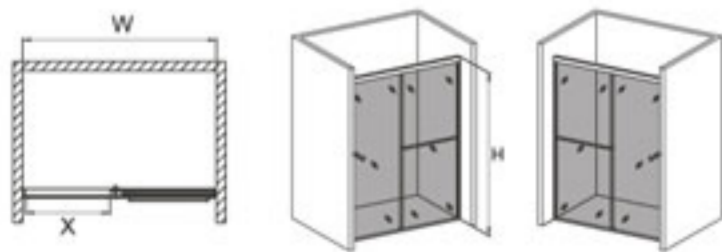

SIZE(inch)	W	H	X
K-L04	48"x 76"	48"	76"	21 5/8"