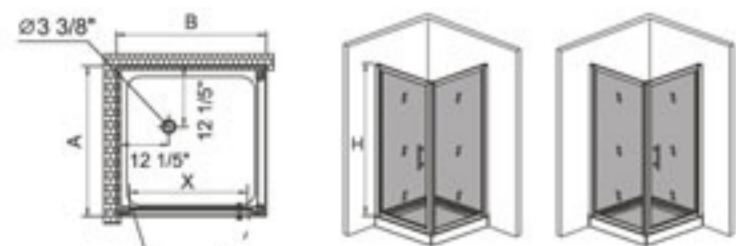

K-J01

Corner shower enclosure with swing door
1/4"(6mm) tempered glass
High quality 6463 aluminum frame
Aluminum alloy handle