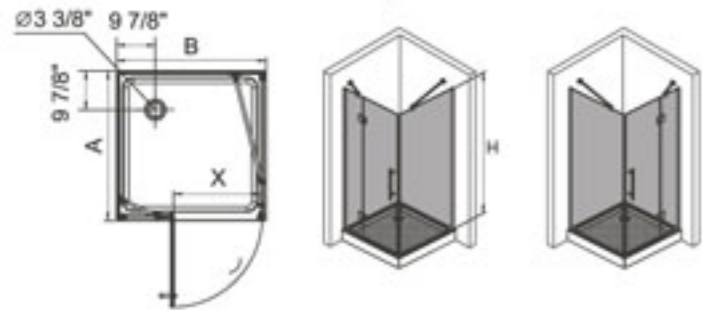

K-R02

Square pivot-door shower enclosure
5/16" (8mm), 3/8" (10mm) or 1/2" (12mm) tempered glass
High quality 6463 aluminum profile
Big copper chrome-plated door hinges
Stainless steel handle
2 round stainless steel top bar for shower enclosure reinforcement