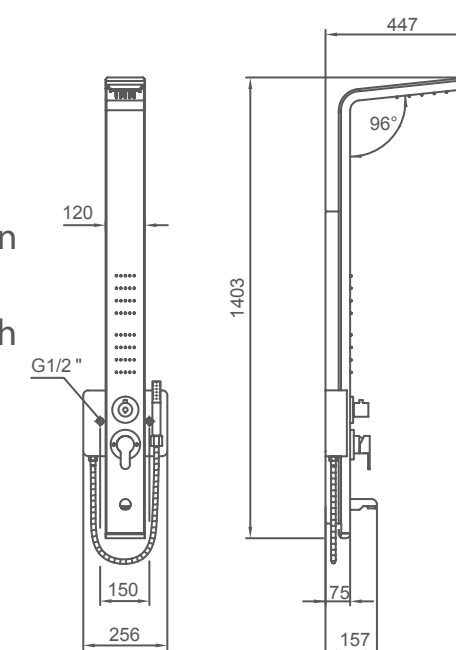

K-X206

1403x120x447mm

- #304 stainless steel body in brush nickle finish
- 2 function op shower with water fall
- Multi-function copper mixer
- ABS hand shower
- ABS jets