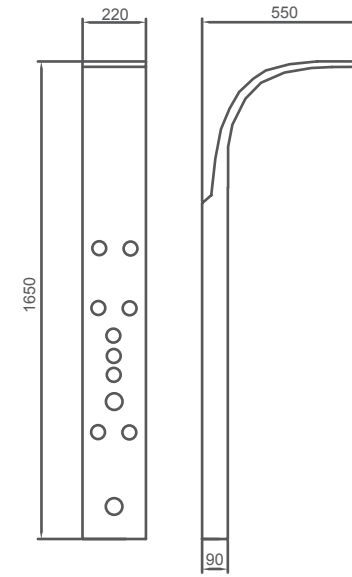

Shower Column

K-X201

1650x220x550x90mm

- #304 stainless steel body in brush nickle finish
- 1.2mm thick stainless steel
- Multi-function copper mixer
- Hidden top shower
- Adjustable chromed jets
- ABS hand shower