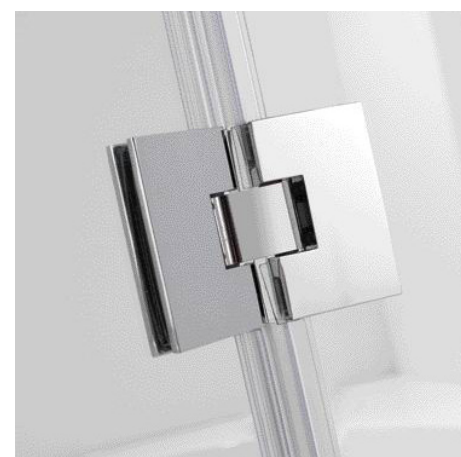

Wall profile caps

K-933R

1200x1900mm

Sliding door with Soft opening /closing
High quality stainless steel buffer
Stainless steel double top and double bottom rollers
Chrome AL profile
6mm tempered clear glass
Aluminum magnetic strips
Chromed aluminum door handle
Left and right side available (not reversible)

K-934

900x900x1900 + 135mm
900x900x1900 + 55mm

Quadrant sliding door with Soft opening
High quality stainless steel buffer
Stainless steel double top and double bottom rollers
Chrome AL profile
6mm tempered clear glass
Aluminum magnetic strips
Chromed aluminum door handle
Acrylic shower tray (55/135mm)
Drainer

Shower Screen

K9012

700X1400mm
800X1400mm
900X1400mm

Shower screen
High quality 6463 Aluminium profile - Chrome
6mm tempered clear glass
Aluminum auto-rising rotating shaft
Zinc alloy towel handle

K9014

1000X1400mm
1100X1400mm
1200X1400mm

Shower screen
High quality 6463 Aluminium profile - Chrome
6mm tempered clear glass
Stainless steel bar
Aluminium auto-rising rotating shaft

K9013

1000X1400mm
1100X1400mm
1200X1400mm

Shower screen
High quality 6463 Aluminium profile - Chrome
8mm tempered clear glass
Chromed copper hinges
Aluminium auto-rising rotating shaft