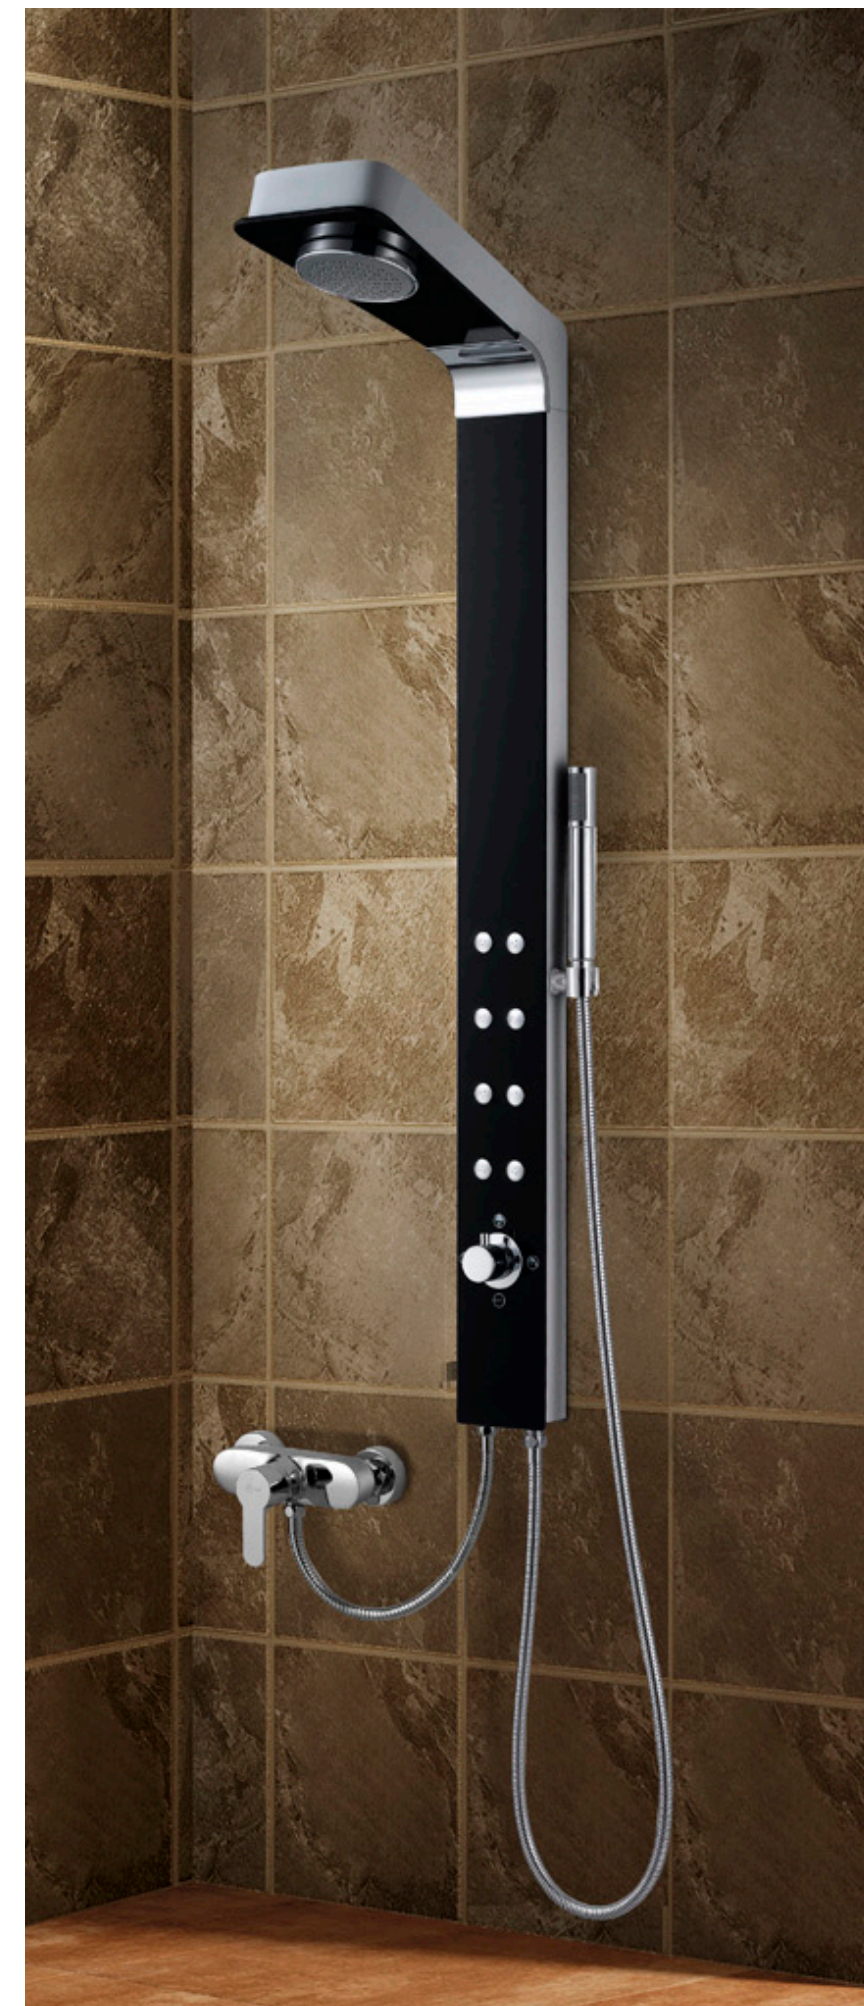

K2402

1500x250x80mm

Tempered glass panel
ABS top shower
ABS hand shower
ABS hand shower seat
copper top bar
6 ABS jets
copper mixer and divertor
with spout
stainless steel hose (1.5m)

K2403A

1200X160X400mm

White tempered glass panel
Aluminium back
ABS hand shower
ABS 4" top shower
8 Zinc alloy jets
chromed copper divertor (w/o mixer)
stainless steel hand shower hose
with external hot/cold copper mixer (on wall)

K2403B

1200X160X400mm

Black tempered glass panel
Aluminium back
ABS hand shower
ABS 4" top shower
8 Zinc alloy jets
chromed copper divertor (w/o mixer)
stainless steel hand shower hose
with external hot/cold copper mixer
(on wall)