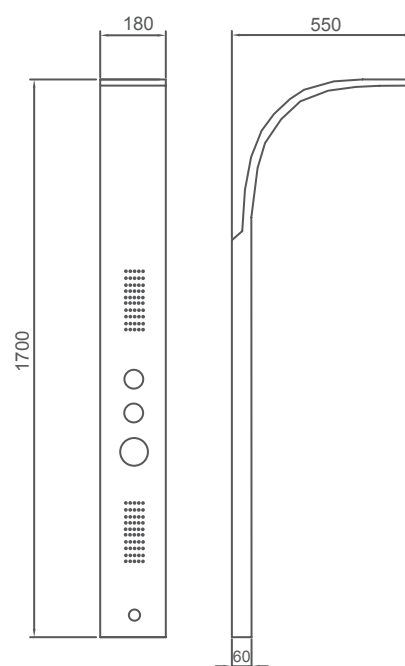

K-X205

1370x220x450mm

- #304 stainless steel body in mirror face finish
- 2-function top shower with water fall
- Multi-function copper mixer
- ABS hand shower
- ABS jets