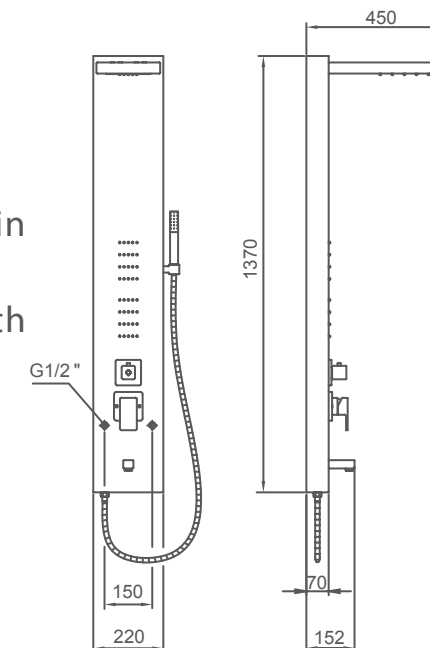

K-X205

1370x220x450mm

- #304 stainless steel body in mirror face finish
- 2-function top shower with water fall
- Multi-function copper mixer
- ABS hand shower
- ABS jets