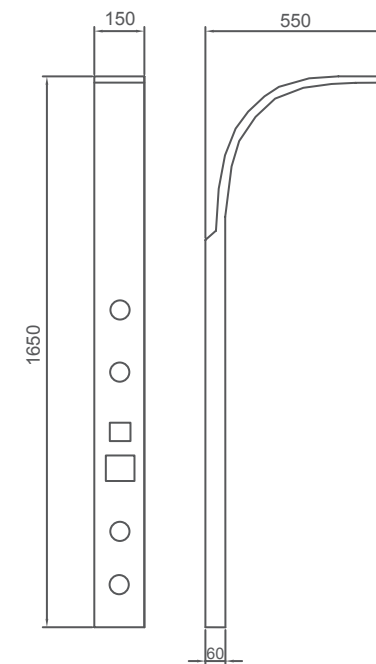

K-X202

1650x150x550x60mm

- #304 stainless steel body in black mirror face finish
- 1.2mm thick stainless steel
- Multi-function copper mixer
- Hidden top shower
- ABS jets
- Copper hand shower