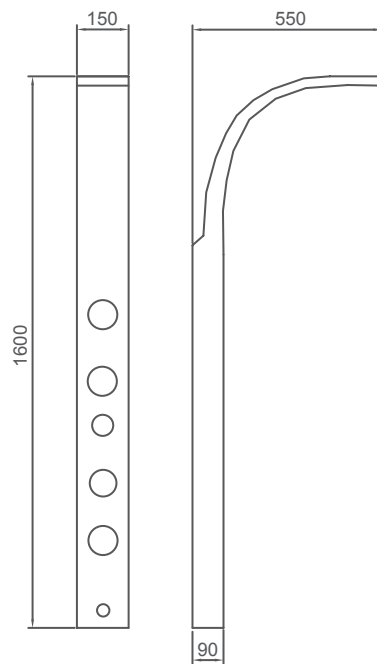

K-X203

1600x150x550x90mm

- #304 stainless steel body in brush nickle finish
- 1.2mm thick stainless steel
- Multi-function copper mixer
- Hidden top shower
- ABS jets
- ABS hand shower

K-X205

1370x220x450mm

- #304 stainless steel body in mirror face finish
- 2-function top shower with water fall
- Multi-function copper mixer
- ABS hand shower
- ABS jets

K-X204

1700x180x550x60mm

- #304 stainless steel body in 8k polishing finish
- 1.2mm thick stainless steel
- Multi-function copper mixer
- Hidden top shower
- up and down hidden massage jets
- Copper hand shower

K-X206

1403x120x447mm

- #304 stainless steel body in brush nickle finish
- 2 function op shower with water fall
- Multi-function copper mixer
- ABS hand shower
- ABS jets