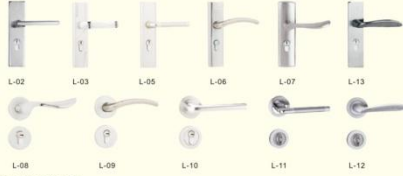

KINGKIND

ISO9001/ISO14001/SONCAP/CE

Lock Range

Frame Type Range