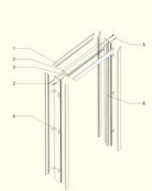

Door architrave