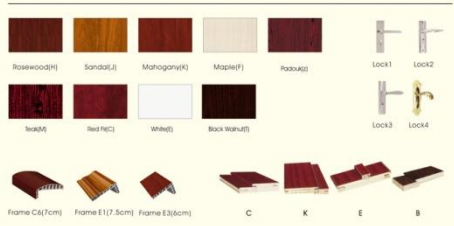

STEEL-WOOD Door Series

Structural drawing

Door architrave

1. Door frame strip
2. Upper crosspiece
3. Bar strip
4. Wood pin 4x15 & Fix plate
5. Wood pin 4x60
6. Insulation rubber seal
7. High quality Cold-rolled steel sheet
8. Lock reinforcement
9. Wood reinforcement strip
10. Ecological in-filling
11. Reinforced block of solid wood