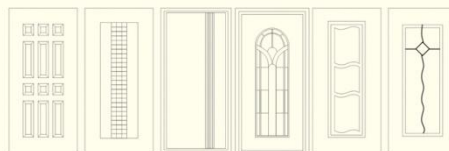

NO.1   NO.2   NO.3   NO.4   NO.5   NO.6