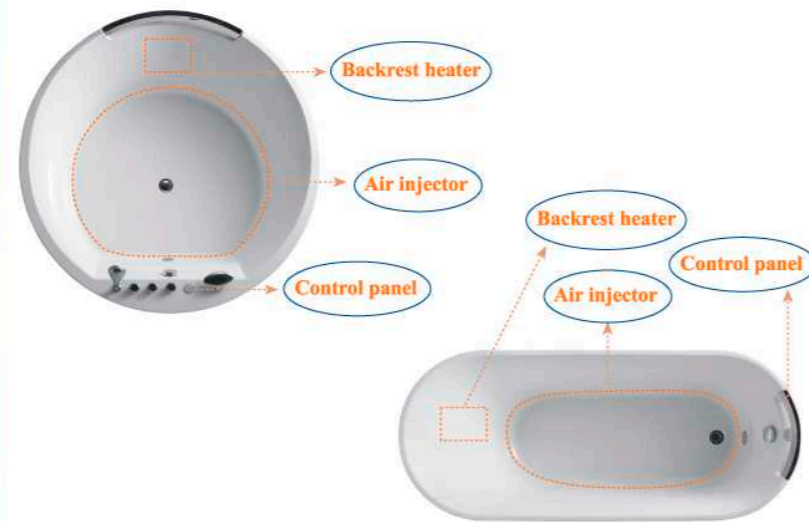

M-G310(Extension panel for option)
 Size: 1320x762x1092(mm)
 52x30x43(inch)

M-B8048
Size: Ø 1700x800(mm)
67x32(inch)

- The unit is made of high quality acrylic and with electronic controlled.
- 700w air pump offers a comfortable bottom and seat air channel with nearly 200 air injectors
- Chromatherapy lighting system
- The unique backrest heater provides you gentle heat while soaking in the tub.