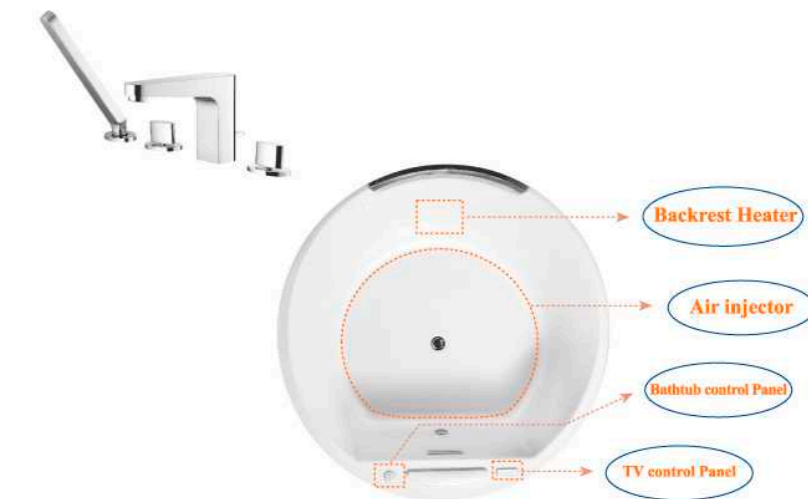

The upgrade backrest heater massage bathtub has a 15 inch waterproof LCD TV with lifting system, which makes this tub more elegant. As always it provides plenty of room for one or two to enjoy the air massage which consists of nearly 200pcs air injectors that send thousands of air bubbles to create soft and relaxing experience. You will find yourself relaxing fully as you enjoy the gentle skin massage. The backrest heater offers a calm and warm bath to soak away the stress and aches of the day.

- The unit is made of high quality acrylic and with electronic controlled.
- 700W air pump offers a comfortable bottom and seat air channel with nearly 200 air injectors.
- Chromatherapy lighting system.
- The unique backrest heater provides you gentle heat while soaking in the tub.