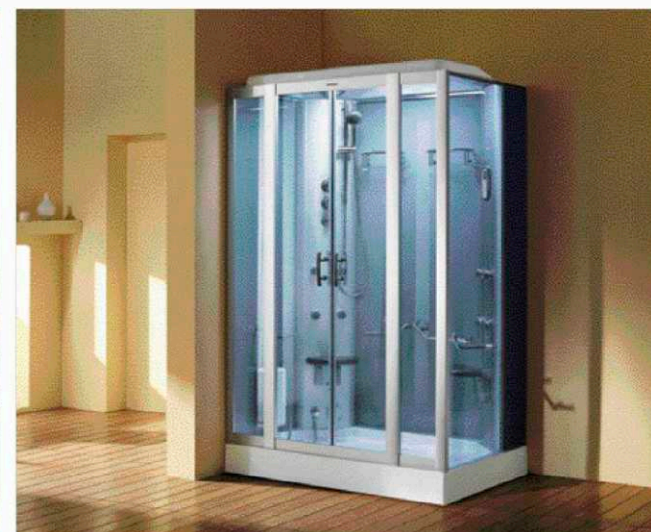

M-A022
Size: 1350x900x2200(mm)
53x36x87(inch)