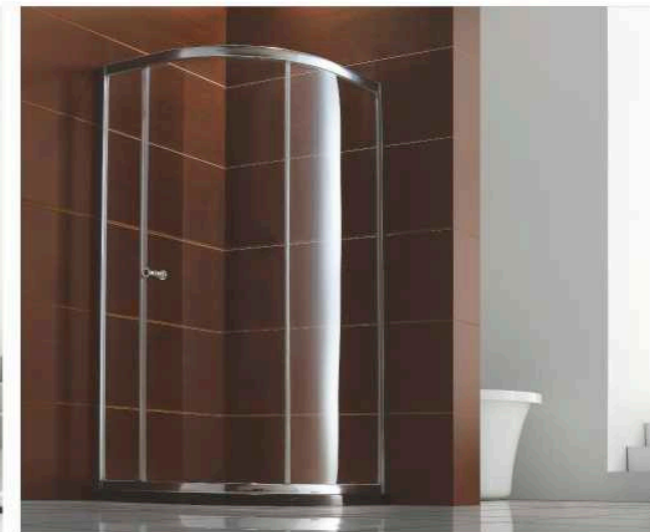

M-D024
Size: 900x900x1850(mm)
36x36x73(inch)