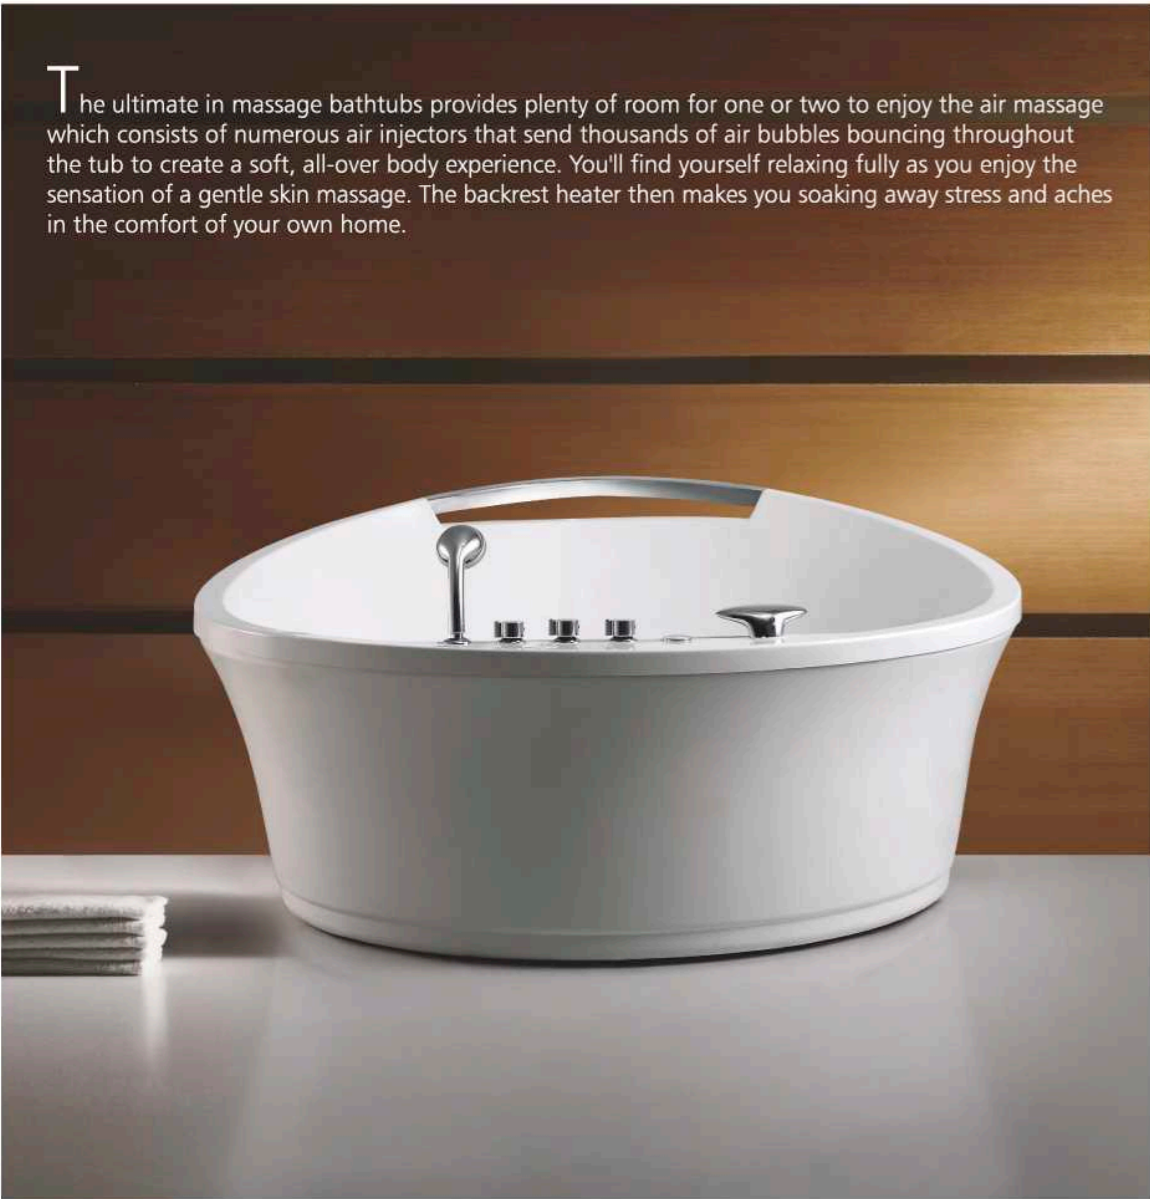

M-G310(Extension panel for option)
 Size: 1320x762x1092(mm)
 52x30x43(inch)

M-B8048
Size: Ø 1700x800(mm)
67x32(inch)

- The unit is made of high quality acrylic and with electronic controlled.
- 700w air pump offers a comfortable bottom and seat air channel with nearly 200 air injectors
- Chromatherapy lighting system
- The unique backrest heater provides you gentle heat while soaking in the tub.