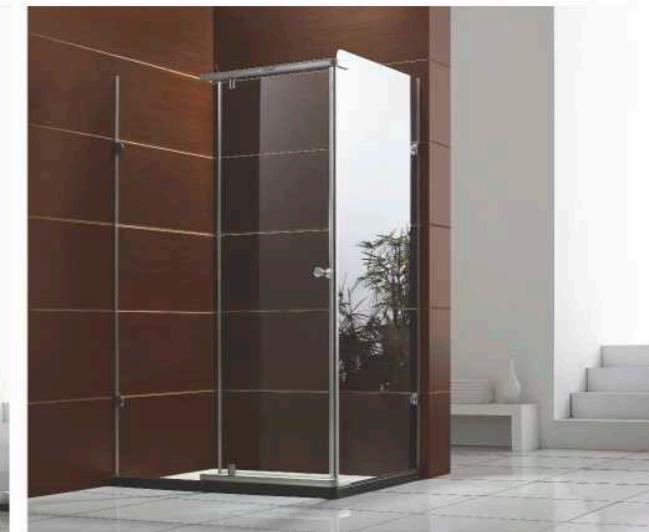

M-D029
Size: 850x1200x1900(mm)
34x48x75(inch)