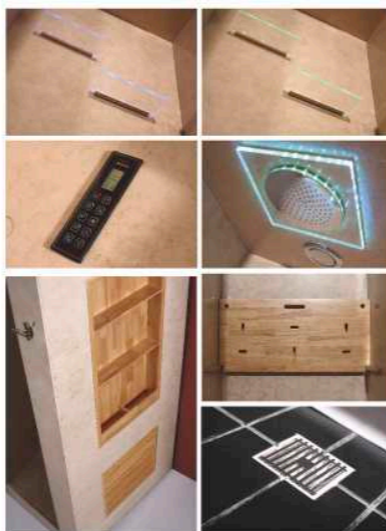

New arrival

- The sauna is made of imported hemlock.
- The sensitive control panel is designed in the side cabinet.
- The access in the sauna room is easily for you to use sauna.
- It offers a movable bench for different types of position in the sauna cabin.

M-AS006
Size: 2365x1170x2100(mm)
93x46x83(inch)

The best of both worlds collide in this combination steam shower and sauna comprising of two parts that can be attached together or placed separately or you can easily walk between sauna and steam cabins using the internal sliding door. The steam shower unit has all standard functions as well as indented seating with 6 back jets and 2 overhead while the sauna unit has all the comforts of a typical sauna for a personalised spa experience.

M-A030L(R)
Size: 1750x1190x2140(mm)
69x47x84(inch)

M-301R(L)
Size: 1620x1200x2190(mm)
64x47x86(inch)

M-A009L(R)
Size: 1620x1200x2190(mm)
64x47x86(inch)

Few steam shower cabins provide the striking, elegant finish of this right one. Combining straight lines, unique stainless steel frame, modern European styling with a special white backing, this is sure to be the centre-piece of most bathrooms. The 1200x900mm steam shower cabin is compactly designed to fit into most bathrooms, including a removable bench seat, quality acrylic artificial stone tray and finished with 8mm safety glass.

M-A6060
Size: 1200x900x2250 mm
47x36x89 inch

M-AF6053L
Size: 1000x1000x2170(mm)
39x39x85(inch)

M-AF6051L
Size: 1500x813x2170(mm)
59x32x85(inch)

Made of aluminum honeycomb panel, these units create a totally different steam and shower space for your modern life. The marble surface gives you a real stone feeling, which makes the unit match your bathroom perfectly.