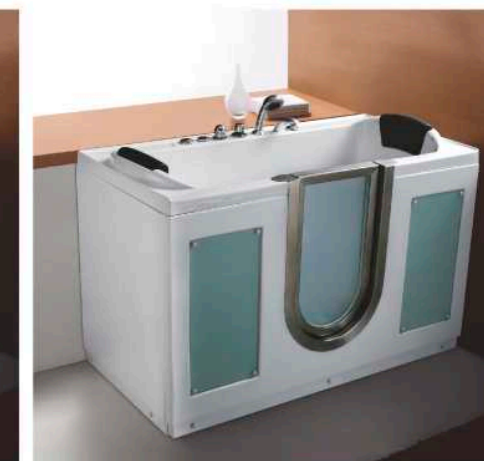

M-G308
Size: 1515x765x1030(mm)
60x30x41(inch)