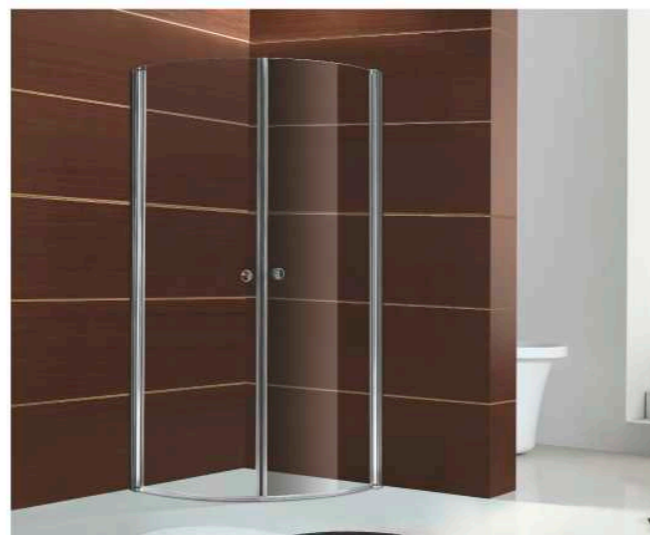

M-D036
Size: 900x900x1850(mm)
36x36x73(inch)