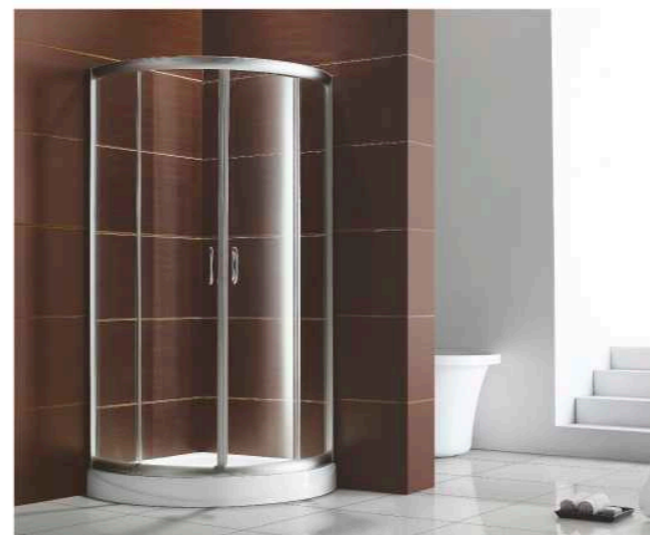

M-DF006
Size: As required

M-DF001(Double sliding doors)
Size: As required

M-D036
Size: 900x900x1850(mm)
36x36x73(inch)

M-D037
Size: 900x900x1850(mm)
36x36x73(inch)

M-D002
Size: 900x900x2000(mm) 36x36x79(inch)
800x800x2000(mm) 32x32x79(inch)