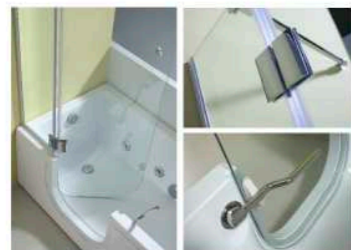

M-AS006
Size: 2365x1170x2100(mm)
93x46x83(inch)

The best of both worlds collide in this combination steam shower and sauna comprising of two parts that can be attached together or placed separately or you can easily walk between sauna and steam cabins using the internal sliding door. The steam shower unit has all standard functions as well as indented seating with 6 back jets and 2 overhead while the sauna unit has all the comforts of a typical sauna for a personalised spa experience.

Right here is a spacious, single person steam cabinet with a modern, contemporary design. Featuring 2 shelves, recessed back massage jets, overhead rainfall shower, handheld shower, LED lighting, large mirror, steam, these elegant shower cabinets provide luxury, features and functionality.

M-837B
Size: 900x900x2150(mm)
36x36x85(inch)

M-D010B
Size: 900x900x2150(mm)
36x36x85(inch)

New arrival

These walk in tubs make it easy to get in and out of the tub and enjoy the comfort of bathing with different size options.
 A bath for your well-being.
 A bath for a good night's sleep
 A bath for better living
 A bath for more energy
 Pure design, Total relaxation

M-G313
 Size:1320x755x1050(mm)
 52x30x41(inch)

M-B8063
 Size:1500x760x510(mm)
 59x30x20(inch)

The bath with 8mm shower screen is designed for the users easily stepping in and out of the tub. You can choose it as a regular bath or a hydromassage.