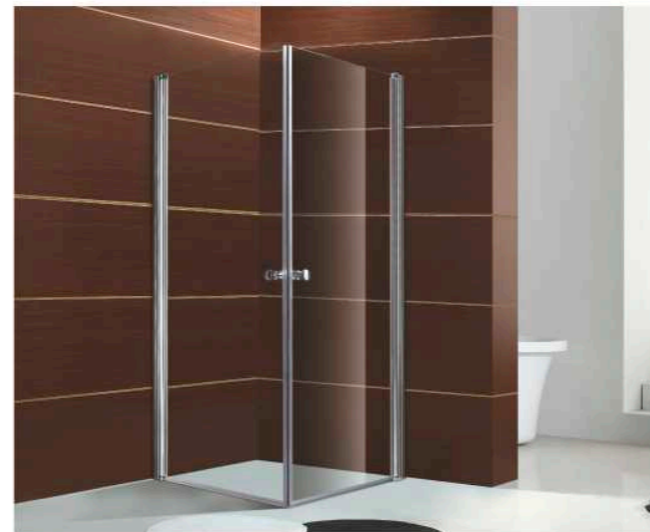

M-D037
Size: 900x900x1850(mm)
36x36x73(inch)