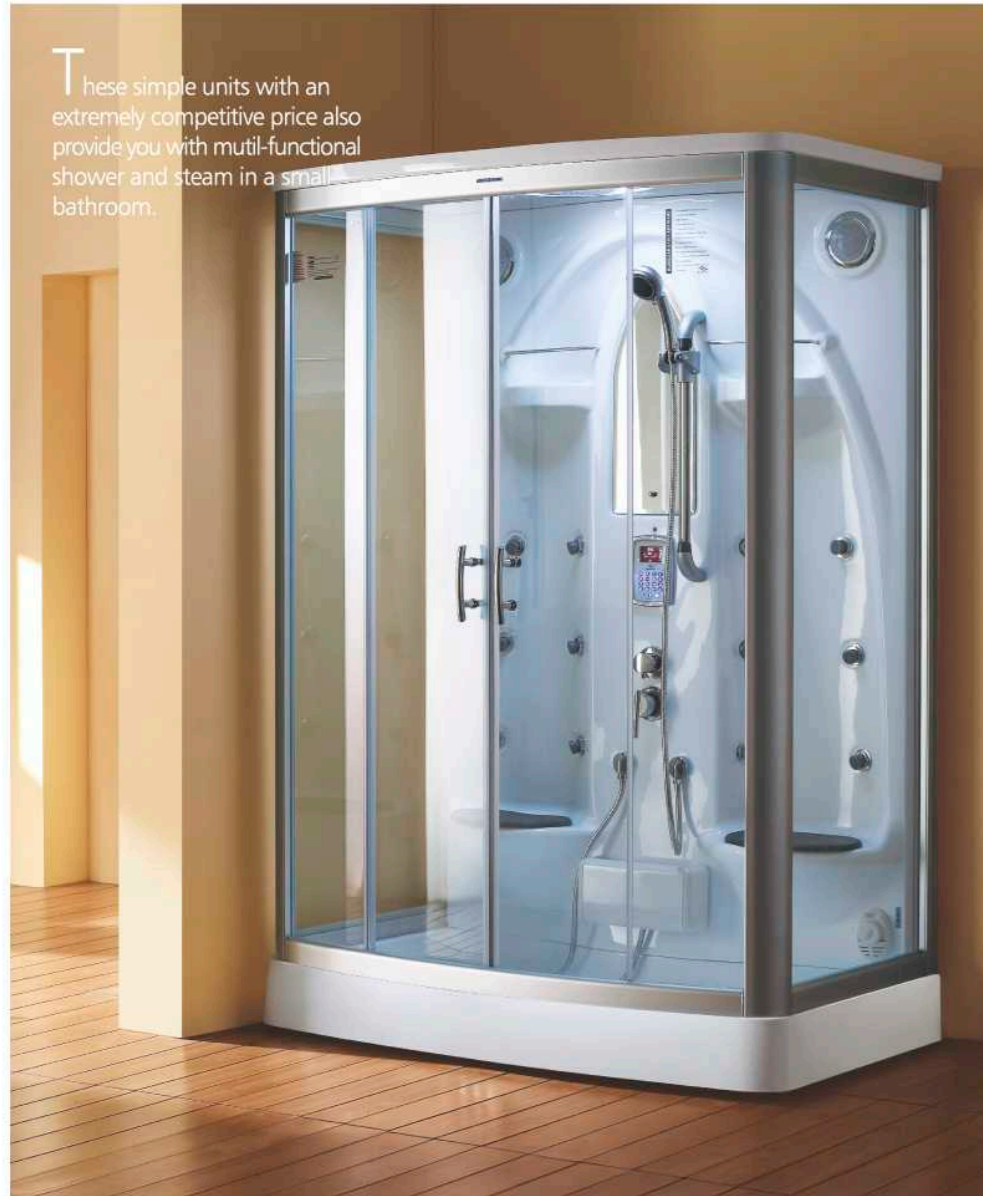

M-A6009R(L)
Size: 1750x870x2100(mm)
69x35x83(inch)

These simple units with an extremely competitive price also provide you with multi-functional shower and steam in a small bathroom.

M-668
Size: 1500x900x2130(mm)
59x36x84(inch)