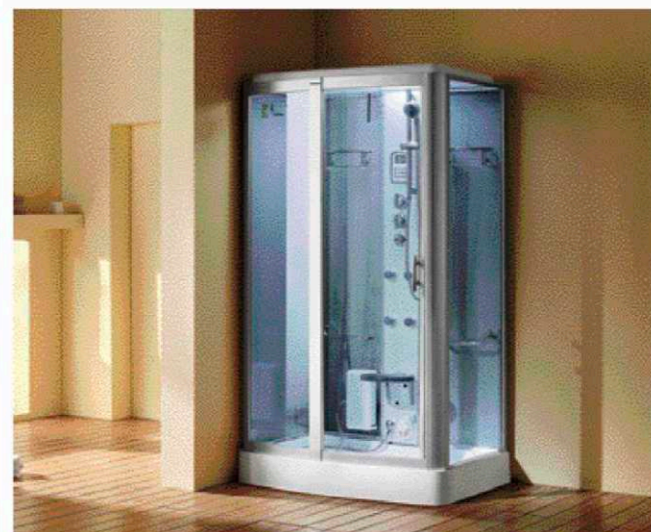

M-A021
Size: 1200x850x2200(mm)
48x34x87(inch)