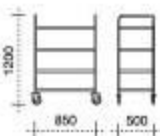

SST-2802

Size: 1190mm(L) X 620mm(W) X 1000mm(H)

SST-2801

Size: 590mm(L) X 395mm(W) X 940mm(H)

SST-2800

Size: 560mm(L) X 580mm(W) X 1800mm(H)

SST-2803

Size: 590mm(L) X 390mm(W) X 1840mm(H)

Size: 710mm(L) X 600mm(W) X 1840mm(H)

Service Trolley

SST-2702

Size: 1090mm(L)X550mm(W)X985mm(H)

SLT-2090

Size: 890mm(L)X590mm(W)X880mm(H)

SST-2701

Size: 850mm(L)X500mm(W)X1200mm(H)

SST-2790

Size: 800mm(L)X435mm(W)X940mm(H)

SLT-2091

Size: 870mm(L)X450mm(W)X820mm(H)

SST-2900

Size: 912mm(L)X450mm(W)X800mm(H)

SST-2791

Size: 620mm(L) X 480mm(W) X 950mm(H)

XL-17

Size:920mm(L)X480mm(W)X800mm(H)

SST-3401

XL-34

Size:900mm(L)X500mm(W)X880mm(H)

XL-17C

Size:805mm(L)X500mm(W)X800mm(H)

XL-17G