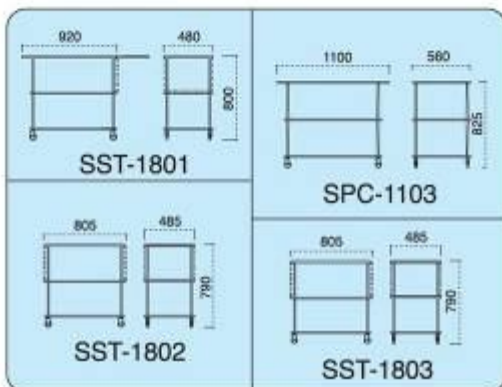

XL-17

Size:920mm(L)X480mm(W)X800mm(H)

SST-3401

XL-34

Size:900mm(L)X500mm(W)X880mm(H)

XL-17C

Size:805mm(L)X500mm(W)X800mm(H)

XL-17G

Size:920mm(L)X480mm(W)X800mm(H) (美国红桃饰面)

XL-17F

Size:805mm(L)X485mm(W)X790mm(H)

Multi-functioned Service Trolley

XL-17A
Size: 610mm(L)X400mm(W)X720mm(H)

XL-27
Size: 950mm(L)X500mm(W)X855mm(H)

XL-17D
Size: 800mm(L)X485mm(W)X720mm(H)

SST-1804
Size: 1100mm(L)X500mm(W)X930mm(H)

XL-17I
Size: 800mm(L)X500mm(W)X790mm(H)

Multi-functioned Service Trolley

SST-1801
Size: 920mm(L)X480mm(W)X800mm(H)

SPC-1103
Size: 1100mm(L)X560mm(W)X825mm(H)

SST-1802
Size: 805mm(L)X485mm(W)X790mm(H)

SST-1803
Size: 805mm(L)X485mm(W)X790mm(H)

Pastry Cart

SPC-1202
Size:950mm(L)X530mm(W)X830mm(H)

SPC-1400
Size:730mm(L)X410mm(W)X670mm(H)

SPC-1102
Size:950mm(L)X530mm(W)X830mm(H)

SPC-1002
Size:950mm(L)X530mm(W)X830mm(H)