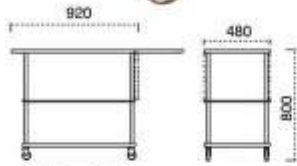

SST-2790

Size: 800mm(L)X435mm(W)X940mm(H)

SLT-2091

Size: 870mm(L)X450mm(W)X820mm(H)

SST-2900

Size: 912mm(L)X450mm(W)X800mm(H)

SST-2791

Size: 620mm(L) X 480mm(W) X 950mm(H)

Size:900mm(L)X510mm(W)X820 mm(H)

SST-2003

Size:900mm(L)X510mm(W)X820 mm(H)

SST-2004

Size:900mm(L)X510mm(W)X820 mm(H)

Multi-functioned Service Trolley

SST-1705

Size:900mm(L)X485mm(W)X740mm(H)

XL-17

Size:920mm(L)X480mm(W)X800mm(H)

SST-3401

XL-34

Size:900mm(L)X500mm(W)X880mm(H)

XL-17C

Size:805mm(L)X500mm(W)X800mm(H)

XL-17G

Size:920mm(L)X480mm(W)X800mm(H) (美国红桃饰面)

XL-17F

Size:805mm(L)X485mm(W)X790mm(H)

Multi-functioned Service Trolley

XL-17A
Size: 610mm(L)X400mm(W)X720mm(H)

XL-27
Size: 950mm(L)X500mm(W)X855mm(H)

XL-17D
Size: 800mm(L)X485mm(W)X720mm(H)