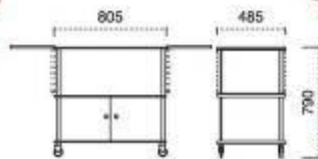

Size:900mm(L)X510mm(W)X820 mm(H)

SST-2003

Size:900mm(L)X510mm(W)X820 mm(H)

SST-2004

Size:900mm(L)X510mm(W)X820 mm(H)

Multi-functioned Service Trolley

SST-1705

Size:900mm(L)X485mm(W)X740mm(H)

XL-17

Size:920mm(L)X480mm(W)X800mm(H)

SST-3401

XL-34

Size:900mm(L)X500mm(W)X880mm(H)

XL-17C

Size:805mm(L)X500mm(W)X800mm(H)

XL-17G

Size:920mm(L)X480mm(W)X800mm(H) (美国红桃饰面)

XL-17F

Size:805mm(L)X485mm(W)X790mm(H)

Multi-functioned Service Trolley

XL-17A
Size: 610mm(L)X400mm(W)X720mm(H)

XL-27
Size: 950mm(L)X500mm(W)X855mm(H)

XL-17D
Size: 800mm(L)X485mm(W)X720mm(H)

SST-1804
Size: 1100mm(L)X500mm(W)X930mm(H)

XL-17I
Size: 800mm(L)X500mm(W)X790mm(H)

Multi-functioned Service Trolley

SST-1801
Size: 920mm(L)X480mm(W)X800mm(H)

SPC-1103
Size: 1100mm(L)X560mm(W)X825mm(H)

SST-1802
Size: 805mm(L)X485mm(W)X790mm(H)