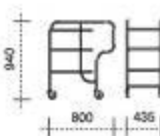

SST-2802

Size: 1190mm(L) X 620mm(W) X 1000mm(H)

SST-2801

Size: 590mm(L) X 395mm(W) X 940mm(H)

SST-2800

Size: 560mm(L) X 580mm(W) X 1800mm(H)

SST-2803

Size: 590mm(L) X 390mm(W) X 1840mm(H)

Size: 710mm(L) X 600mm(W) X 1840mm(H)

Service Trolley

SST-2702

Size: 1090mm(L)X550mm(W)X985mm(H)

SLT-2090

Size: 890mm(L)X590mm(W)X880mm(H)

SST-2701

Size: 850mm(L)X500mm(W)X1200mm(H)

SST-2790

Size: 800mm(L)X435mm(W)X940mm(H)

SLT-2091

Size: 870mm(L)X450mm(W)X820mm(H)

SST-2900

Size: 912mm(L)X450mm(W)X800mm(H)

SST-2791

Size: 620mm(L) X 480mm(W) X 950mm(H)

Multi-functioned Service Trolley

SST-1901

Size:950mm(L)X510mm(W)X830 mm(H)

SST-1902

Size:950mm(L)X510mm(W)X830 mm(H)

SST-2001

Size:900mm(L)X510mm(W)X860 mm(H)

SST-2002