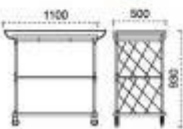

XL-17

Size:920mm(L)X480mm(W)X800mm(H)

SST-3401

XL-34

Size:900mm(L)X500mm(W)X880mm(H)

XL-17C

Size:805mm(L)X500mm(W)X800mm(H)

XL-17G

Size:920mm(L)X480mm(W)X800mm(H) (美国红桃饰面)

XL-17F

Size:805mm(L)X485mm(W)X790mm(H)

Multi-functioned Service Trolley

XL-17A
Size: 610mm(L)X400mm(W)X720mm(H)

XL-27
Size: 950mm(L)X500mm(W)X855mm(H)

XL-17D
Size: 800mm(L)X485mm(W)X720mm(H)

SST-1804
Size: 1100mm(L)X500mm(W)X930mm(H)

XL-17I
Size: 800mm(L)X500mm(W)X790mm(H)

Multi-functioned Service Trolley

SST-1801
Size: 920mm(L)X480mm(W)X800mm(H)

SPC-1103
Size: 1100mm(L)X560mm(W)X825mm(H)

SST-1802
Size: 805mm(L)X485mm(W)X790mm(H)

SST-1803
Size: 805mm(L)X485mm(W)X790mm(H)

Pastry Cart

SPC-1202
Size:950mm(L)X530mm(W)X830mm(H)

SPC-1400
Size:730mm(L)X410mm(W)X670mm(H)

SPC-1102
Size:950mm(L)X530mm(W)X830mm(H)

SPC-1002
Size:950mm(L)X530mm(W)X830mm(H)