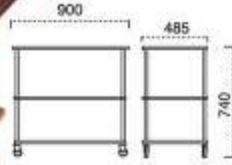

SST-2790

Size: 800mm(L)X435mm(W)X940mm(H)

SLT-2091

Size: 870mm(L)X450mm(W)X820mm(H)

SST-2900

Size: 912mm(L)X450mm(W)X800mm(H)

SST-2791

Size: 620mm(L) X 480mm(W) X 950mm(H)

Size:900mm(L)X510mm(W)X820 mm(H)

SST-2003

Size:900mm(L)X510mm(W)X820 mm(H)

SST-2004

Size:900mm(L)X510mm(W)X820 mm(H)

Multi-functioned Service Trolley

SST-1705

Size:900mm(L)X485mm(W)X740mm(H)

XL-17

Size:920mm(L)X480mm(W)X800mm(H)

SST-3401

XL-34

Size:900mm(L)X500mm(W)X880mm(H)

XL-17C

Size:805mm(L)X500mm(W)X800mm(H)

XL-17G

Size:920mm(L)X480mm(W)X800mm(H) (美国红桃饰面)

XL-17F

Size:805mm(L)X485mm(W)X790mm(H)

Multi-functioned Service Trolley

XL-17A
Size: 610mm(L)X400mm(W)X720mm(H)

XL-27
Size: 950mm(L)X500mm(W)X855mm(H)

XL-17D
Size: 800mm(L)X485mm(W)X720mm(H)