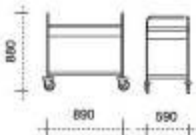

SST-2802

Size: 1190mm(L) X 620mm(W) X 1000mm(H)

SST-2801

Size: 590mm(L) X 395mm(W) X 940mm(H)

SST-2800

Size: 560mm(L) X 580mm(W) X 1800mm(H)

SST-2803

Size: 590mm(L) X 390mm(W) X 1840mm(H)

Size: 710mm(L) X 600mm(W) X 1840mm(H)

Service Trolley

SST-2702

Size: 1090mm(L)X550mm(W)X985mm(H)

SLT-2090

Size: 890mm(L)X590mm(W)X880mm(H)

SST-2701

Size: 850mm(L)X500mm(W)X1200mm(H)

SST-2790

Size: 800mm(L)X435mm(W)X940mm(H)

SLT-2091

Size: 870mm(L)X450mm(W)X820mm(H)

SST-2900

Size: 912mm(L)X450mm(W)X800mm(H)

SST-2791

Size: 620mm(L) X 480mm(W) X 950mm(H)

XL-17

Size:920mm(L)X480mm(W)X800mm(H)

SST-3401

XL-34

Size:900mm(L)X500mm(W)X880mm(H)

XL-17C

Size:805mm(L)X500mm(W)X800mm(H)

XL-17G