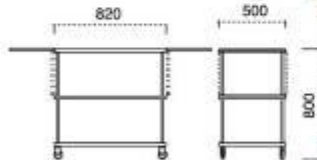

Size:900mm(L)X510mm(W)X820 mm(H)

SST-2003

Size:900mm(L)X510mm(W)X820 mm(H)

SST-2004

Size:900mm(L)X510mm(W)X820 mm(H)

Multi-functioned Service Trolley

SST-1705

Size:900mm(L)X485mm(W)X740mm(H)

XL-17

Size:920mm(L)X480mm(W)X800mm(H)

SST-3401

XL-34

Size:900mm(L)X500mm(W)X880mm(H)

XL-17C

Size:805mm(L)X500mm(W)X800mm(H)

XL-17G

Size:920mm(L)X480mm(W)X800mm(H) (美国红桃饰面)

XL-17F

Size:805mm(L)X485mm(W)X790mm(H)

Multi-functioned Service Trolley

XL-17A
Size: 610mm(L)X400mm(W)X720mm(H)

XL-27
Size: 950mm(L)X500mm(W)X855mm(H)

XL-17D
Size: 800mm(L)X485mm(W)X720mm(H)

SST-1804
Size: 1100mm(L)X500mm(W)X930mm(H)

XL-17I
Size: 800mm(L)X500mm(W)X790mm(H)

Multi-functioned Service Trolley

SST-1801
Size: 920mm(L)X480mm(W)X800mm(H)

SPC-1103
Size: 1100mm(L)X560mm(W)X825mm(H)

SST-1802
Size: 805mm(L)X485mm(W)X790mm(H)