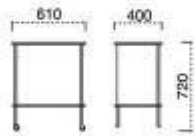

Size:900mm(L)X510mm(W)X820 mm(H)

SST-2003

Size:900mm(L)X510mm(W)X820 mm(H)

SST-2004

Size:900mm(L)X510mm(W)X820 mm(H)

Multi-functioned Service Trolley

SST-1705

Size:900mm(L)X485mm(W)X740mm(H)

XL-17

Size:920mm(L)X480mm(W)X800mm(H)

SST-3401

XL-34

Size:900mm(L)X500mm(W)X880mm(H)

XL-17C

Size:805mm(L)X500mm(W)X800mm(H)

XL-17G

Size:920mm(L)X480mm(W)X800mm(H) (美国红桃饰面)

XL-17F

Size:805mm(L)X485mm(W)X790mm(H)

Multi-functioned Service Trolley

XL-17A
Size: 610mm(L)X400mm(W)X720mm(H)

XL-27
Size: 950mm(L)X500mm(W)X855mm(H)

XL-17D
Size: 800mm(L)X485mm(W)X720mm(H)

SST-1804
Size: 1100mm(L)X500mm(W)X930mm(H)

XL-17I
Size: 800mm(L)X500mm(W)X790mm(H)

Multi-functioned Service Trolley

SST-1801
Size: 920mm(L)X480mm(W)X800mm(H)

SPC-1103
Size: 1100mm(L)X560mm(W)X825mm(H)

SST-1802
Size: 805mm(L)X485mm(W)X790mm(H)