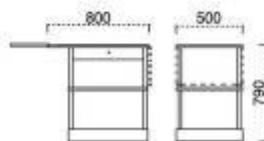

XL-17

Size:920mm(L)X480mm(W)X800mm(H)

SST-3401

XL-34

Size:900mm(L)X500mm(W)X880mm(H)

XL-17C

Size:805mm(L)X500mm(W)X800mm(H)

XL-17G

Size:920mm(L)X480mm(W)X800mm(H) (美国红桃饰面)

XL-17F

Size:805mm(L)X485mm(W)X790mm(H)

Multi-functioned Service Trolley

XL-17A
Size: 610mm(L)X400mm(W)X720mm(H)

XL-27
Size: 950mm(L)X500mm(W)X855mm(H)

XL-17D
Size: 800mm(L)X485mm(W)X720mm(H)

SST-1804
Size: 1100mm(L)X500mm(W)X930mm(H)

XL-17I
Size: 800mm(L)X500mm(W)X790mm(H)

Multi-functioned Service Trolley

SST-1801
Size: 920mm(L)X480mm(W)X800mm(H)

SPC-1103
Size: 1100mm(L)X560mm(W)X825mm(H)

SST-1802
Size: 805mm(L)X485mm(W)X790mm(H)

SST-1803
Size: 805mm(L)X485mm(W)X790mm(H)

Pastry Cart

SPC-1202
Size:950mm(L)X530mm(W)X830mm(H)

SPC-1400
Size:730mm(L)X410mm(W)X670mm(H)

SPC-1102
Size:950mm(L)X530mm(W)X830mm(H)

SPC-1002
Size:950mm(L)X530mm(W)X830mm(H)