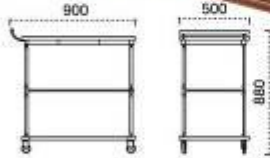

SST-2790

Size: 800mm(L)X435mm(W)X940mm(H)

SLT-2091

Size: 870mm(L)X450mm(W)X820mm(H)

SST-2900

Size: 912mm(L)X450mm(W)X800mm(H)

SST-2791

Size: 620mm(L) X 480mm(W) X 950mm(H)

Size:900mm(L)X510mm(W)X820 mm(H)

SST-2003

Size:900mm(L)X510mm(W)X820 mm(H)

SST-2004

Size:900mm(L)X510mm(W)X820 mm(H)

Multi-functioned Service Trolley

SST-1705

Size:900mm(L)X485mm(W)X740mm(H)

XL-17

Size:920mm(L)X480mm(W)X800mm(H)

SST-3401

XL-34

Size:900mm(L)X500mm(W)X880mm(H)

XL-17C

Size:805mm(L)X500mm(W)X800mm(H)

XL-17G

Size:920mm(L)X480mm(W)X800mm(H) (美国红桃饰面)

XL-17F

Size:805mm(L)X485mm(W)X790mm(H)

Multi-functioned Service Trolley

XL-17A
Size: 610mm(L)X400mm(W)X720mm(H)

XL-27
Size: 950mm(L)X500mm(W)X855mm(H)

XL-17D
Size: 800mm(L)X485mm(W)X720mm(H)