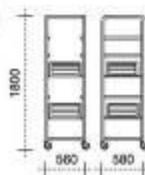

SST-2802

Size: 1190mm(L) X 620mm(W) X 1000mm(H)

SST-2801

Size: 590mm(L) X 395mm(W) X 940mm(H)

SST-2800

Size: 560mm(L) X 580mm(W) X 1800mm(H)

SST-2803

Size: 590mm(L) X 390mm(W) X 1840mm(H)

Size: 710mm(L) X 600mm(W) X 1840mm(H)

Service Trolley

SST-2702

Size: 1090mm(L)X550mm(W)X985mm(H)

SLT-2090

Size: 890mm(L)X590mm(W)X880mm(H)

SST-2701

Size: 850mm(L)X500mm(W)X1200mm(H)

SST-2790

Size: 800mm(L)X435mm(W)X940mm(H)

SLT-2091

Size: 870mm(L)X450mm(W)X820mm(H)

SST-2900

Size: 912mm(L)X450mm(W)X800mm(H)

SST-2791

Size: 620mm(L) X 480mm(W) X 950mm(H)

XL-17

Size:920mm(L)X480mm(W)X800mm(H)

SST-3401

XL-34

Size:900mm(L)X500mm(W)X880mm(H)

XL-17C

Size:805mm(L)X500mm(W)X800mm(H)

XL-17G