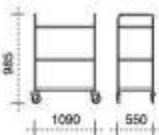

SST-2802

Size: 1190mm(L) X 620mm(W) X 1000mm(H)

SST-2801

Size: 590mm(L) X 395mm(W) X 940mm(H)

SST-2800

Size: 560mm(L) X 580mm(W) X 1800mm(H)

SST-2803

Size: 590mm(L) X 390mm(W) X 1840mm(H)

Size: 710mm(L) X 600mm(W) X 1840mm(H)

Service Trolley

SST-2702

Size: 1090mm(L)X550mm(W)X985mm(H)

SLT-2090

Size: 890mm(L)X590mm(W)X880mm(H)

SST-2701

Size: 850mm(L)X500mm(W)X1200mm(H)

SST-2790

Size: 800mm(L)X435mm(W)X940mm(H)

SLT-2091

Size: 870mm(L)X450mm(W)X820mm(H)

SST-2900

Size: 912mm(L)X450mm(W)X800mm(H)

SST-2791

Size: 620mm(L) X 480mm(W) X 950mm(H)

XL-17

Size:920mm(L)X480mm(W)X800mm(H)

SST-3401

XL-34

Size:900mm(L)X500mm(W)X880mm(H)

XL-17C

Size:805mm(L)X500mm(W)X800mm(H)

XL-17G