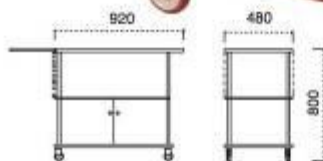

Size:900mm(L)X510mm(W)X820 mm(H)

SST-2003

Size:900mm(L)X510mm(W)X820 mm(H)

SST-2004

Size:900mm(L)X510mm(W)X820 mm(H)

Multi-functioned Service Trolley

SST-1705

Size:900mm(L)X485mm(W)X740mm(H)

XL-17

Size:920mm(L)X480mm(W)X800mm(H)

SST-3401

XL-34

Size:900mm(L)X500mm(W)X880mm(H)

XL-17C

Size:805mm(L)X500mm(W)X800mm(H)

XL-17G

Size:920mm(L)X480mm(W)X800mm(H) (美国红桃饰面)

XL-17F

Size:805mm(L)X485mm(W)X790mm(H)

Multi-functioned Service Trolley

XL-17A
Size: 610mm(L)X400mm(W)X720mm(H)

XL-27
Size: 950mm(L)X500mm(W)X855mm(H)

XL-17D
Size: 800mm(L)X485mm(W)X720mm(H)

SST-1804
Size: 1100mm(L)X500mm(W)X930mm(H)

XL-17I
Size: 800mm(L)X500mm(W)X790mm(H)

Multi-functioned Service Trolley

SST-1801
Size: 920mm(L)X480mm(W)X800mm(H)

SPC-1103
Size: 1100mm(L)X560mm(W)X825mm(H)

SST-1802
Size: 805mm(L)X485mm(W)X790mm(H)