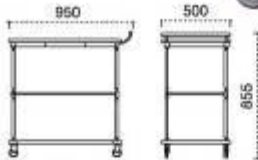

XL-17

Size:920mm(L)X480mm(W)X800mm(H)

SST-3401

XL-34

Size:900mm(L)X500mm(W)X880mm(H)

XL-17C

Size:805mm(L)X500mm(W)X800mm(H)

XL-17G

Size:920mm(L)X480mm(W)X800mm(H) (美国红桃饰面)

XL-17F

Size:805mm(L)X485mm(W)X790mm(H)

Multi-functioned Service Trolley

XL-17A
Size: 610mm(L)X400mm(W)X720mm(H)

XL-27
Size: 950mm(L)X500mm(W)X855mm(H)

XL-17D
Size: 800mm(L)X485mm(W)X720mm(H)

SST-1804
Size: 1100mm(L)X500mm(W)X930mm(H)

XL-17I
Size: 800mm(L)X500mm(W)X790mm(H)

Multi-functioned Service Trolley

SST-1801
Size: 920mm(L)X480mm(W)X800mm(H)

SPC-1103
Size: 1100mm(L)X560mm(W)X825mm(H)

SST-1802
Size: 805mm(L)X485mm(W)X790mm(H)

SST-1803
Size: 805mm(L)X485mm(W)X790mm(H)

Pastry Cart

SPC-1202
Size:950mm(L)X530mm(W)X830mm(H)

SPC-1400
Size:730mm(L)X410mm(W)X670mm(H)

SPC-1102
Size:950mm(L)X530mm(W)X830mm(H)

SPC-1002
Size:950mm(L)X530mm(W)X830mm(H)