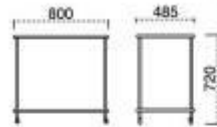

XL-17

Size:920mm(L)X480mm(W)X800mm(H)

SST-3401

XL-34

Size:900mm(L)X500mm(W)X880mm(H)

XL-17C

Size:805mm(L)X500mm(W)X800mm(H)

XL-17G

Size:920mm(L)X480mm(W)X800mm(H) (美国红桃饰面)

XL-17F

Size:805mm(L)X485mm(W)X790mm(H)

Multi-functioned Service Trolley

XL-17A
Size: 610mm(L)X400mm(W)X720mm(H)

XL-27
Size: 950mm(L)X500mm(W)X855mm(H)

XL-17D
Size: 800mm(L)X485mm(W)X720mm(H)

SST-1804
Size: 1100mm(L)X500mm(W)X930mm(H)

XL-17I
Size: 800mm(L)X500mm(W)X790mm(H)

Multi-functioned Service Trolley

SST-1801
Size: 920mm(L)X480mm(W)X800mm(H)

SPC-1103
Size: 1100mm(L)X560mm(W)X825mm(H)

SST-1802
Size: 805mm(L)X485mm(W)X790mm(H)

SST-1803
Size: 805mm(L)X485mm(W)X790mm(H)

Pastry Cart

SPC-1202
Size:950mm(L)X530mm(W)X830mm(H)

SPC-1400
Size:730mm(L)X410mm(W)X670mm(H)

SPC-1102
Size:950mm(L)X530mm(W)X830mm(H)

SPC-1002
Size:950mm(L)X530mm(W)X830mm(H)