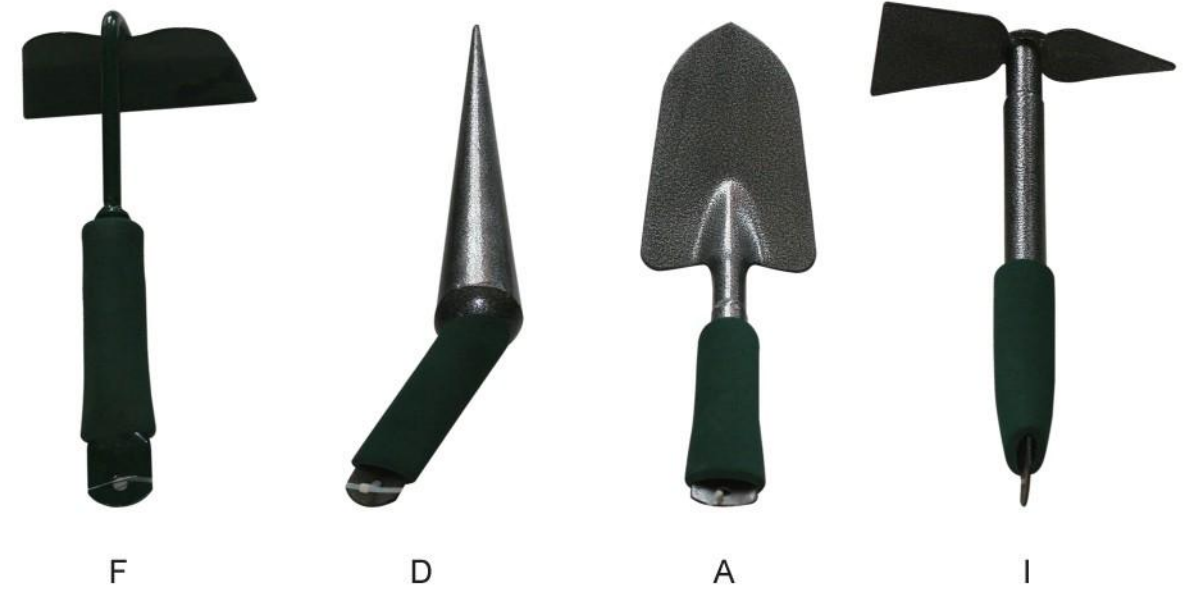

GARDEN TOOLS

CARBON STEEL BLADE,PLASTIC HANDLE

T38 J I H C2 G

GARDEN TOOLS

ALUMINUM BODY WITH COLORFUL PATTERN

T60 A B1 E1 C E2 G1 B2

GARDEN TOOLS

PLASTIC BODY

T39 C B A E

GARDEN TOOLS

PLASTIC BODY WITH SOFT GRIP

T40 A C B E

GARDEN TOOLS

CARBON STEEL BODY WITH FOAM GRIP

T50 F D A I

GARDEN TOOLS

CARBON STEEL BODY

T52 A B C D

GARDEN TOOLS

CARBON STEEL BODY

T51 A G E

GARDEN TOOLS

TELESCOPIC HANDLE

T61