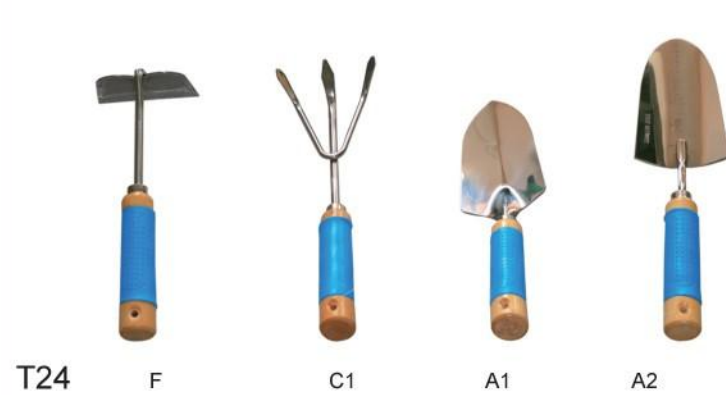

GARDEN TOOLS

STAINLESS STEEL BLADE, WOODEN HANDLE WITH SOFT GRIP

T24 F C1 A1 A2