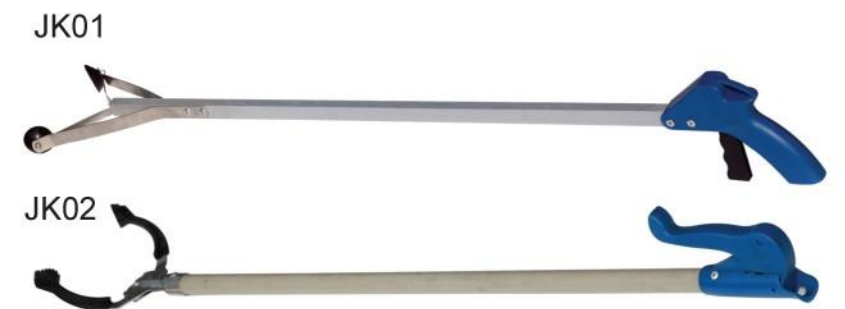

JUNK PICKER

JK01

JK02

GARDEN TOOLS

CARBON STEEL BLADE, WOODEN HANDLE WITH FOAM GRIP

T06 A2 D1 B2 C1 F

GARDEN TOOLS

CARBON STEEL BLADE, WOODEN HANDLE