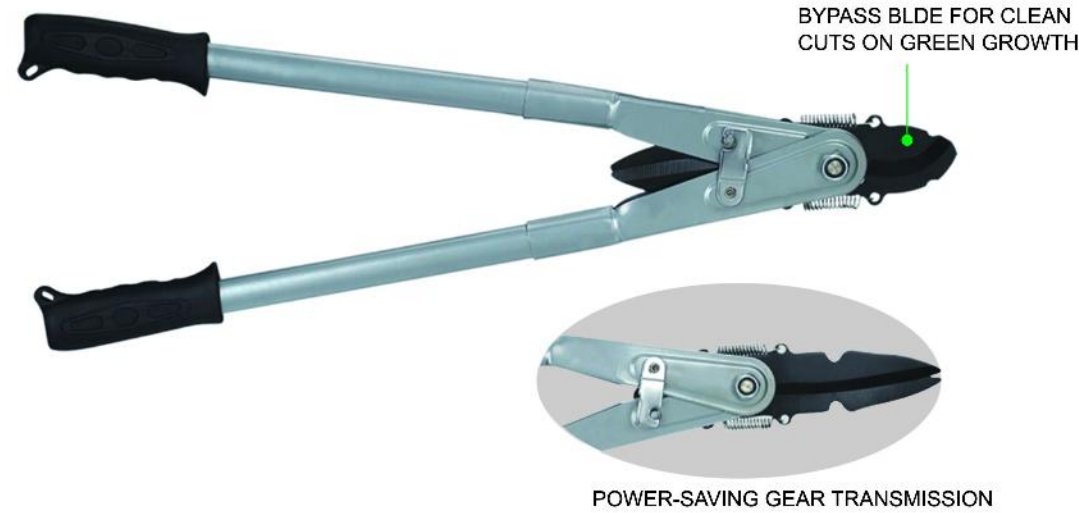

FORGED STEEL BLADE,HIGH CARBON STEEL HANDLE

P168

HAND TYING MACHINE

P188

PIPE CUTTER

HIGH CARBON STEEL BLADE,ALUMINIM BODY

P189

LOPPING AND HEDGE SHEAR