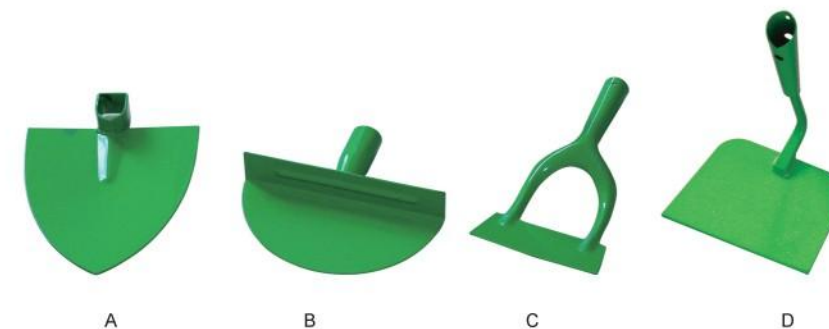

GARDEN TOOLS

CARBON STEEL BODY

T52 A B C D