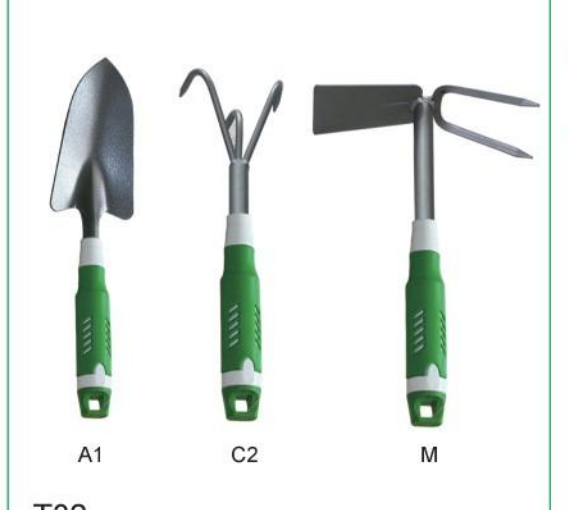

GARDEN TOOLS

STAINLESS STEEL BLADE, SOFT GRIP HANDLE

T30 G H I A3 B3 K C1 A1 C2

GARDEN TOOLS

STAINLESS STEEL BLADE, SOFT GRIP HANDLE

T31 E L A3 B3

GARDEN TOOLS

CARBON STEEL BLADE, SOFT GRIP HANDLE

T32 A1 C2 M

GARDEN TOOLS

CARBON STEEL BLADE, PLASTIC HANDLE

T33 H C2 G K A1 I F

GARDEN TOOLS

CARBON STEEL BLADE,SOFT GRIP HANDLE

T34 G I C2 H

GARDEN TOOLS