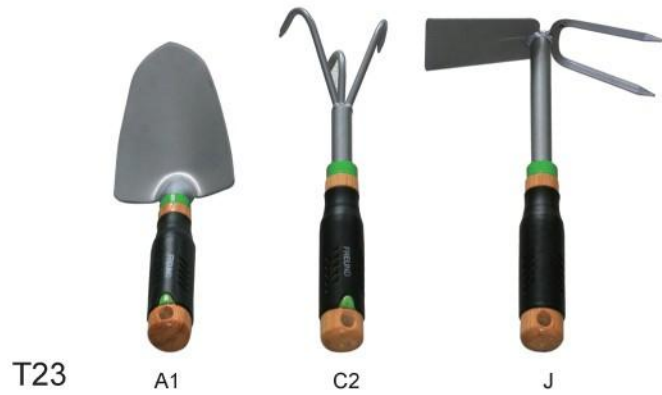

JUNK PICKER

JK01

JK02

GARDEN TOOLS

CARBON STEEL BLADE, WOODEN HANDLE WITH FOAM GRIP

T06 A2 D1 B2 C1 F

GARDEN TOOLS

CARBON STEEL BLADE, WOODEN HANDLE

T17 G J C2

GARDEN TOOLS

CARBON STEEL BLADE, WOODEN HANDLE WITH SOFT GRIP

T23 A1 C2 J

GARDEN TOOLS

CARBON STEEL HOE AND CULTIVATOR, WOODEN HANDLE

T16

GARDEN TOOLS