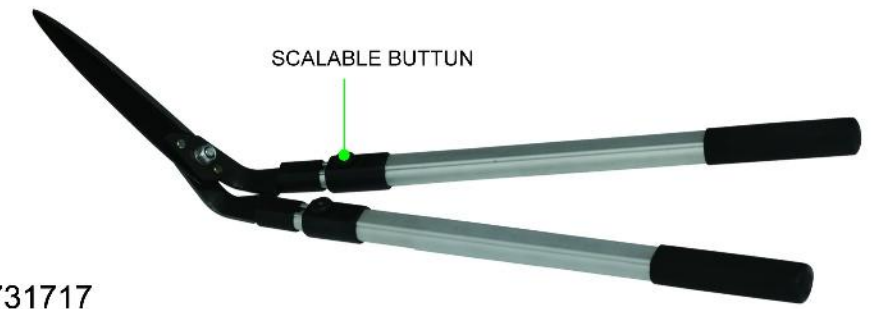

LH230307

LOPPING AND HEDGE SHEAR

BYPASS BLADE AND HEDGE BLADE CAN CHANGABLE

LH241600

LOPPING SHEAR

L210103

TELESCOPIC EDGE SHEAR

E731717

TELESCOPIC HEDGE SHEAR

MIDDLE CARBON STEEL BLADE, TELESCOPIC OVAL TUBE

H691709

EDGE SHEAR

MIDDLE CARBON STEEL BLADE, OVAL STEEL HANDLE

E610312

EDGE SHEAR

MIDDLE CARBON STEEL BLADE, OVAL STEEL HANDLE