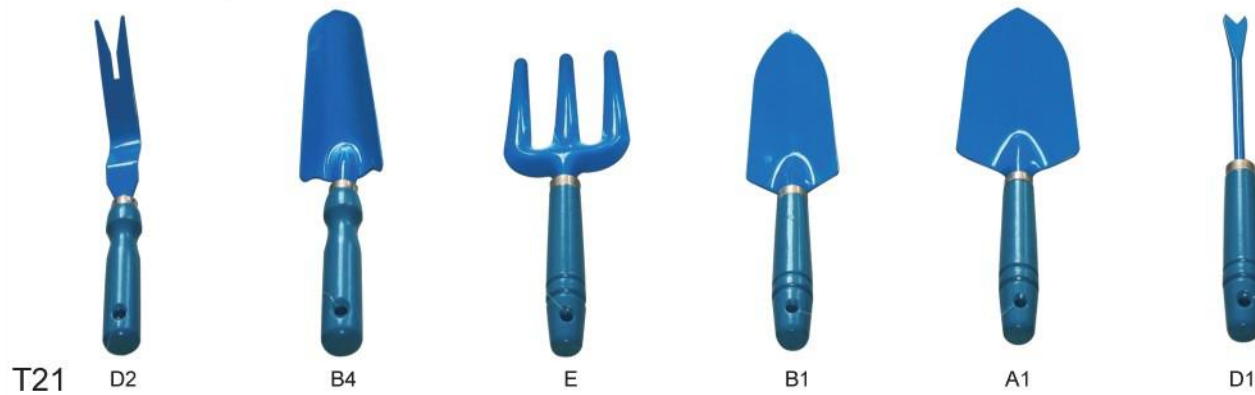

CARBON STEEL BLADE, WOODEN HANDLE

T15 A3 D1 D2

GARDEN TOOLS

STAINLESS STEEL BLADE, WOODEN HANDLE WITH SOFT GRIP

T24 F C1 A1 A2

GARDEN TOOLS

CARBON STEEL BLADE, WOODEN HANDLE WITH PAINTED

T21 D2 B4 E B1 A1 D1

GARDEN TOOLS

STAINLESS STEEL BLADE, SOFT GRIP HANDLE

T30 G H I A3 B3 K C1 A1 C2

GARDEN TOOLS

STAINLESS STEEL BLADE, SOFT GRIP HANDLE

T31 E L A3 B3

GARDEN TOOLS

CARBON STEEL BLADE, SOFT GRIP HANDLE