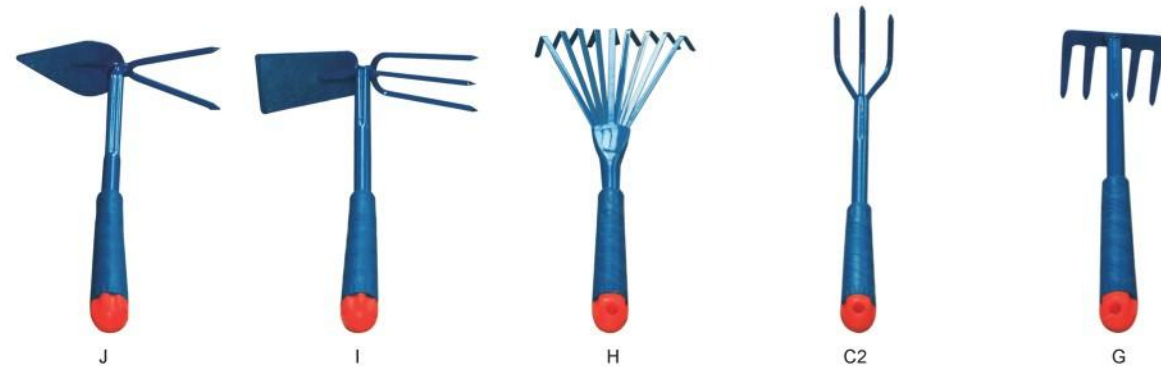

GARDEN TOOLS

CARBON STEEL BLADE,PLASTIC HANDLE

T38 J I H C2 G