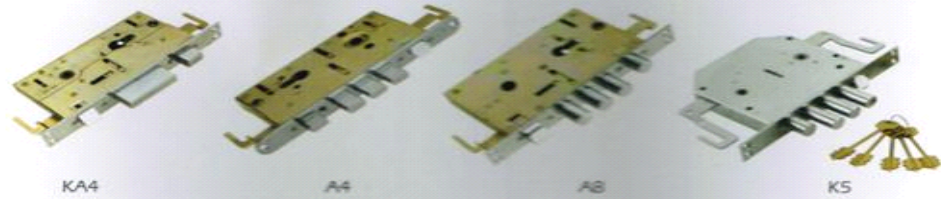

GF-SD157

GF-SD158

GF-SD159

GF-SD160

GF-SD161

Standard equipment (mother and son)

Width-----1200mm
 Height----- 2050mm
 Door leaf-----70mm
 Lock -----Machine lock
 Handle-----Normal
 Doorstill-----Stainless steel
 Panel thickness-----0.6/1.2mm

Width-----1200mm
 Height----- 2050mm
 Door leaf-----90mm
 Lock -----Machine lock
 Handle-----Normal
 Doorstill-----Stainless steel
 Panel thickness-----0.6/1.2mm

Choice steel panel:
 Thickness of panel:0.5mm,0.6mm,0.7mm 0.8mm
 Thickness of frame: 1.0mm~1.8mm

备注:本产品结构示意图所示产品结构或功能,有可能为某些产品所具备,详情请咨询当地经销商!

1. 主锁 Main Lock Set

2. 猫眼 Peephole

3. 色版 Color

Specifications:

1).Material(door leaf/frame): cold rolled steel

2).The thickness of the steel :

a.door leaf: 0.4mm~1.0mm / b.door frame:1.0mm~2.0mm