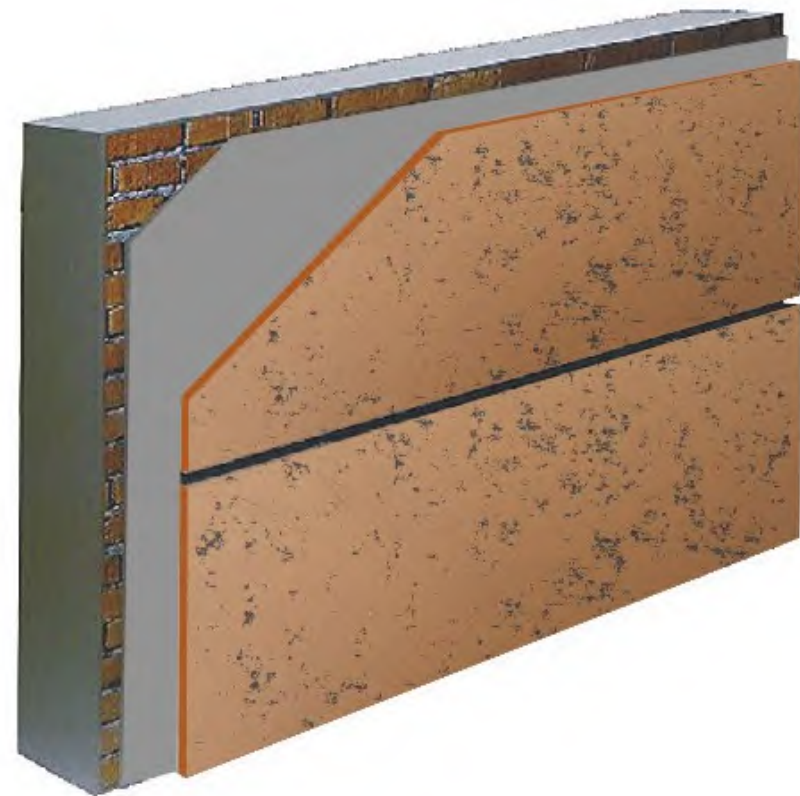

MJ407

MJ408

↑ MJ401

**Green Metal Wallboard**  
 MJ401 - MJ408 300x600x8mm  
 400x800x10mm  
 600x1200x12mm

↑ Customized Colour

Green Wood Grain Wallboard

MM501

MM502