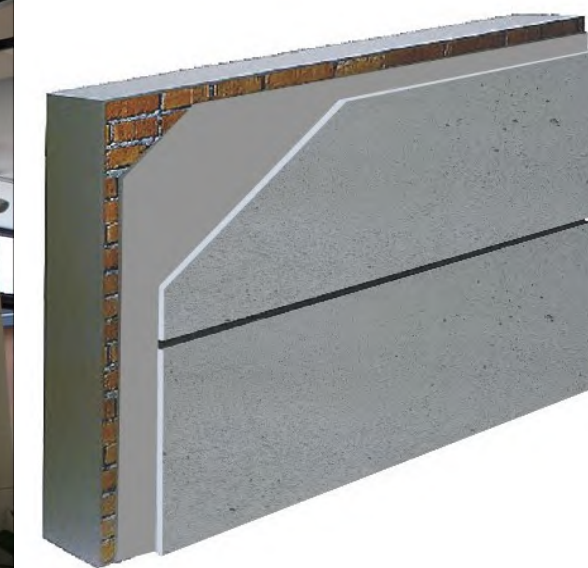

Green Travertine Wallboard

MD201 - MD205	300x600x8mm
	400x800x10mm
	600x1200x12mm