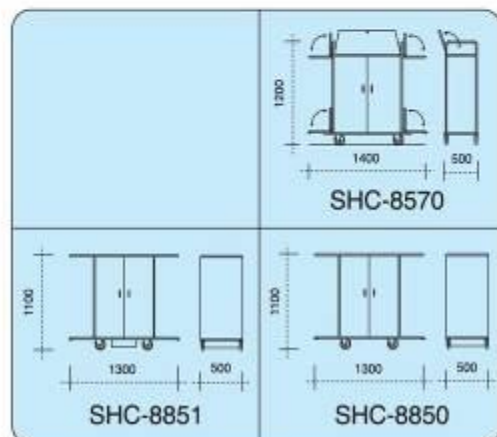

## Housekeeping Cart

**SHC-8354**

Size: 1400mm(L)X520mm(W)X1180mm(H)

**SHC-8353**

Size: 1400mm(L)X520mm(W)X1180mm(H)

**SHC-8351**

Size: 1080mm(L)X520mm(W)X1180mm(H)

## Housekeeping Cart

**SHC-8570**

Size: 1400mm(L)X500mm(W)X1200mm(H)

**SHC-8851**

Size: 1300mm(L)X500mm(W)X1100mm(H)

**SHC-8850**

Size: 1300mm(L)X500mm(W)X1100mm(H)

## Housekeeping Cart

**SHC-8071**

Size: 1300mm(L)X500mm(W)X1150 mm(H)

**SHC-8560**

Size: 1400mm(L)X500mm(W)X1200 mm(H)

**SHC-8560**

Size: 1400mm(L)X500mm(W)X1200 mm(H)

**SHC-8352**

Size: 1300mm(L)X500mm(W)X1100 mm(H)

**SHC-8352**

Size: 1300mm(L)X500mm(W)X1100 mm(H)

**Housekeeping Cart**

**SHC-8360**  
Size: 1350mm(L)X460mm(W)X1150mm(H)

**SHC-8550**  
Size: 1400mm(L)X500mm(W)X1200mm(H)