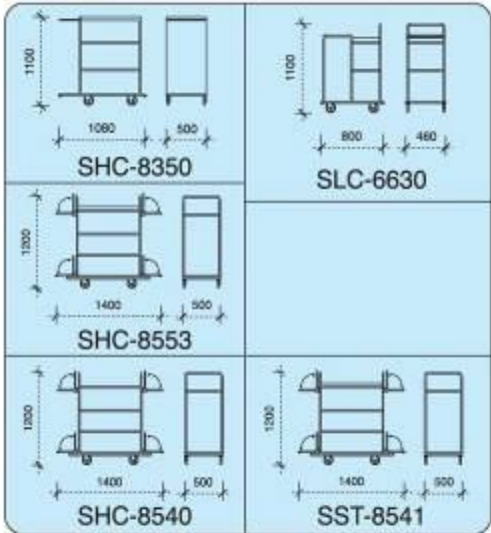

Size: 1300mm(L)X500mm(W)X1100 mm(H)

**SHC-8352**

Size: 1300mm(L)X500mm(W)X1100 mm(H)

**Housekeeping Cart**

**SHC-8360**  
Size: 1350mm(L)X460mm(W)X1150mm(H)

**SHC-8550**  
Size: 1400mm(L)X500mm(W)X1200mm(H)

**SHC-8551**  
Size: 1400mm(L)X500mm(W)X1200mm(H)

**SHC-8552**  
Size: 1400mm(L)X500mm(W)X1200mm(H)

**Housekeeping Cart**

**SHC-8350**  
Size:1080mm(L)X500mm(W)X1100mm(H)

**SLC-6630**  
Size:800mm(L)X460mm(W)X1100mm(H)

**SHC-8553**  
Size:1400mm(L)X500mm(W)X1200mm(H)

**SHC-8540**  
Size:1400mm(L)X500mm(W)X1200mm(H)

**SHC-8541**  
Size:1400mm(L)X500mm(W)X1200mm(H)

## Linen Cart

**SHC-8356**

Size: 1400mm(L) X 500mm(W) X 1080mm(H)

**SHC-8362**

Size: 1400mm(L) X 460mm(W) X 1300mm(H)

**SHC-8380**

Size: 1350mm(L) X 600mm(W) X 1220mm(H)

Linen Cart