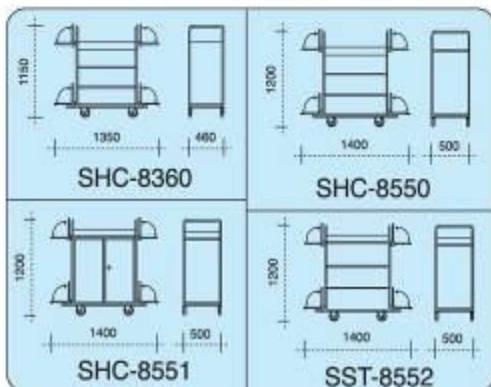

## Housekeeping Cart

**SHC-8570**

Size: 1400mm(L)X500mm(W)X1200mm(H)

**SHC-8851**

Size: 1300mm(L)X500mm(W)X1100mm(H)

**SHC-8850**

Size: 1300mm(L)X500mm(W)X1100mm(H)

## Housekeeping Cart

**SHC-8071**

Size: 1300mm(L)X500mm(W)X1150 mm(H)

**SHC-8560**

Size: 1400mm(L)X500mm(W)X1200 mm(H)

**SHC-8560**

Size: 1400mm(L)X500mm(W)X1200 mm(H)

**SHC-8352**

Size: 1300mm(L)X500mm(W)X1100 mm(H)

**SHC-8352**

Size: 1300mm(L)X500mm(W)X1100 mm(H)

**Housekeeping Cart**

**SHC-8360**  
Size: 1350mm(L)X460mm(W)X1150mm(H)

**SHC-8550**  
Size: 1400mm(L)X500mm(W)X1200mm(H)

**SHC-8551**  
Size: 1400mm(L)X500mm(W)X1200mm(H)

**SHC-8552**  
Size: 1400mm(L)X500mm(W)X1200mm(H)

**Housekeeping Cart**

**SHC-8350**  
Size:1080mm(L)X500mm(W)X1100mm(H)

**SLC-6630**  
Size:800mm(L)X460mm(W)X1100mm(H)