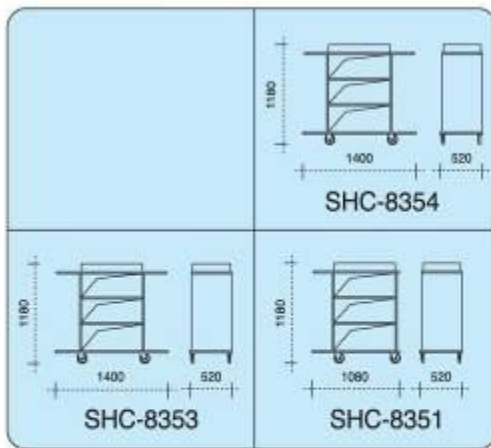

Size: 1480mm(L) X 540mm (W) X 1150mm (H)

## Housekeeping Cart

**SHC-6650**

Size:1180mm(L.)X600mm(W)X1830mm(H)

## Housekeeping Cart

**SHC-8354**

Size: 1400mm(L)X520mm(W)X1180mm(H)

**SHC-8353**

Size: 1400mm(L)X520mm(W)X1180mm(H)

**SHC-8351**

Size: 1080mm(L)X520mm(W)X1180mm(H)

## Housekeeping Cart

**SHC-8570**

Size: 1400mm(L)X500mm(W)X1200mm(H)

**SHC-8851**

Size: 1300mm(L)X500mm(W)X1100mm(H)

**SHC-8850**

Size: 1300mm(L)X500mm(W)X1100mm(H)