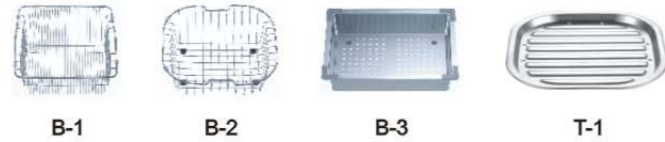

► Basket And Tray