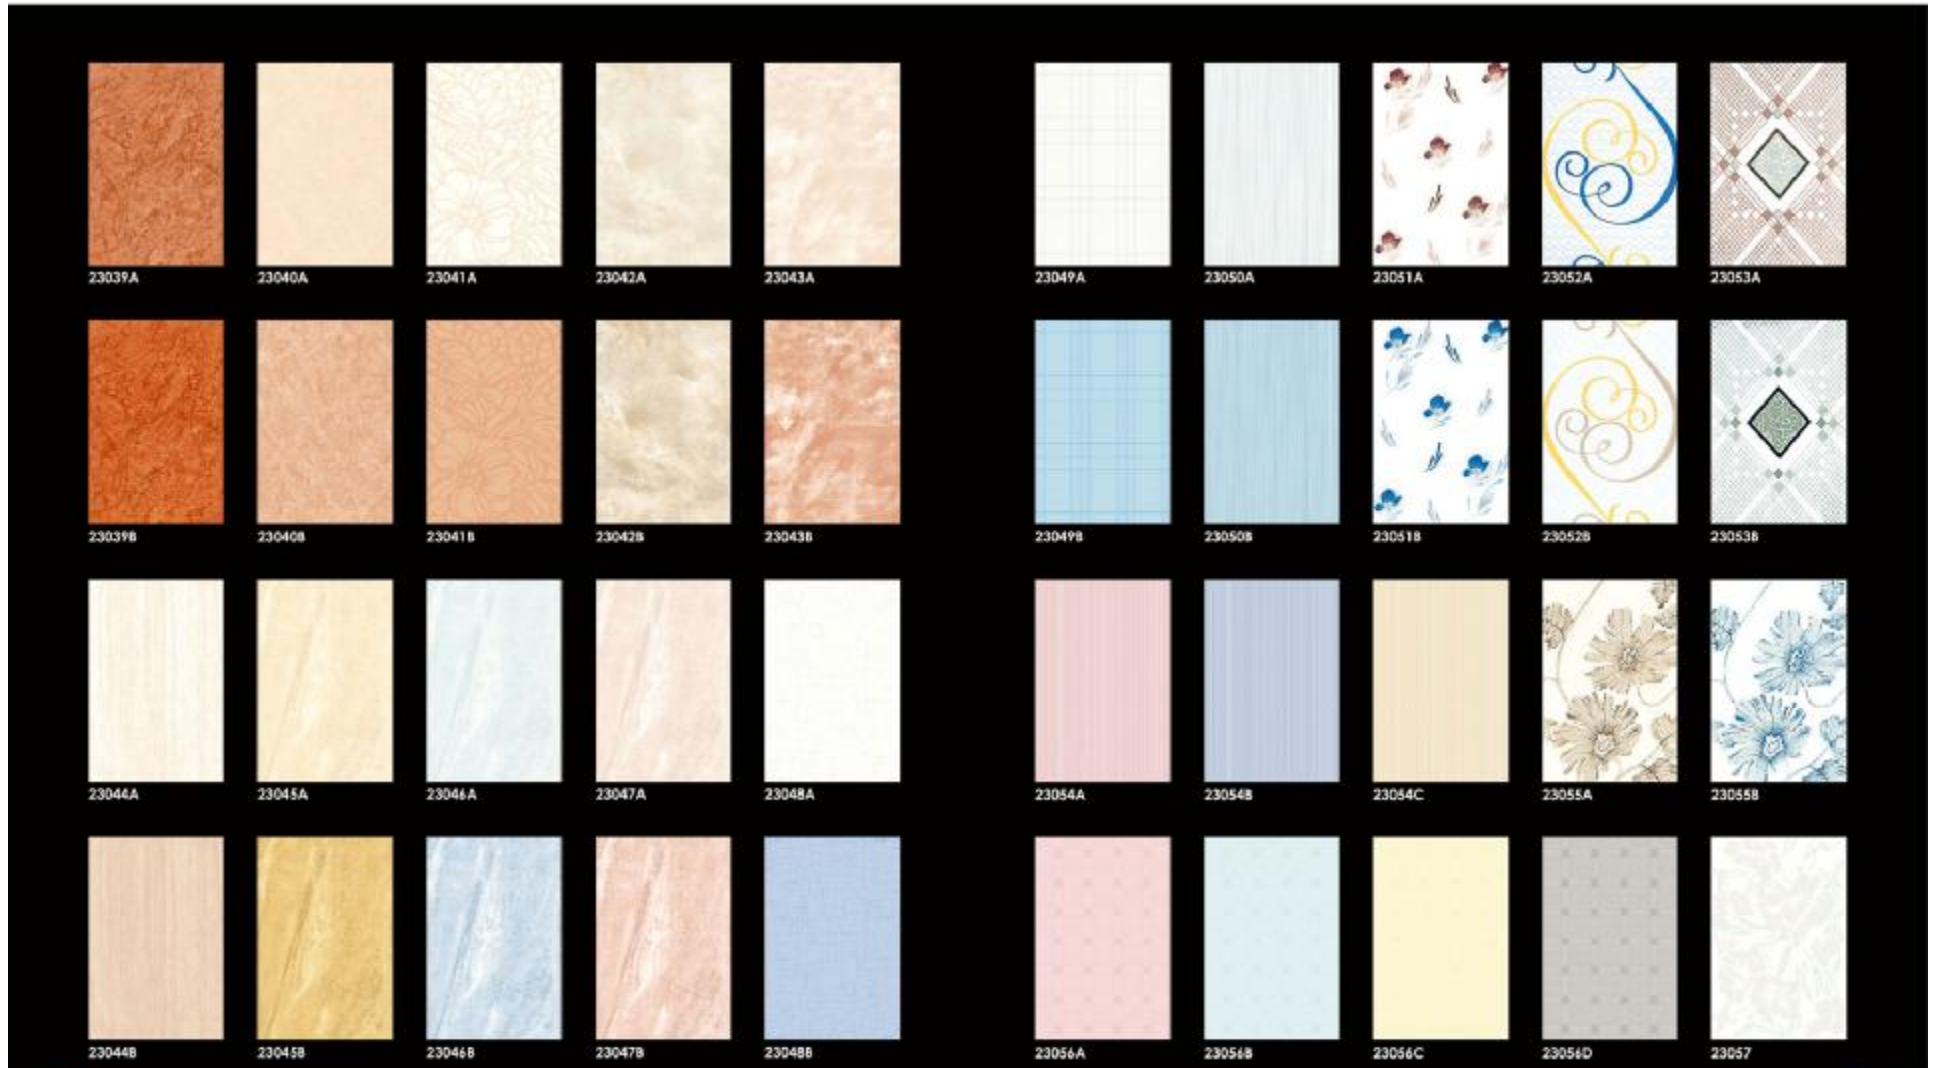

INTERIOR WALL TILES SERIES

SIZE: 200X300MM

The color on this catalog for reference only, ready product's color is exact.

INTERIOR WALL TILES SERIES

SIZE: 200X300MM

The color on this catalog for reference only, ready product's color is exact.