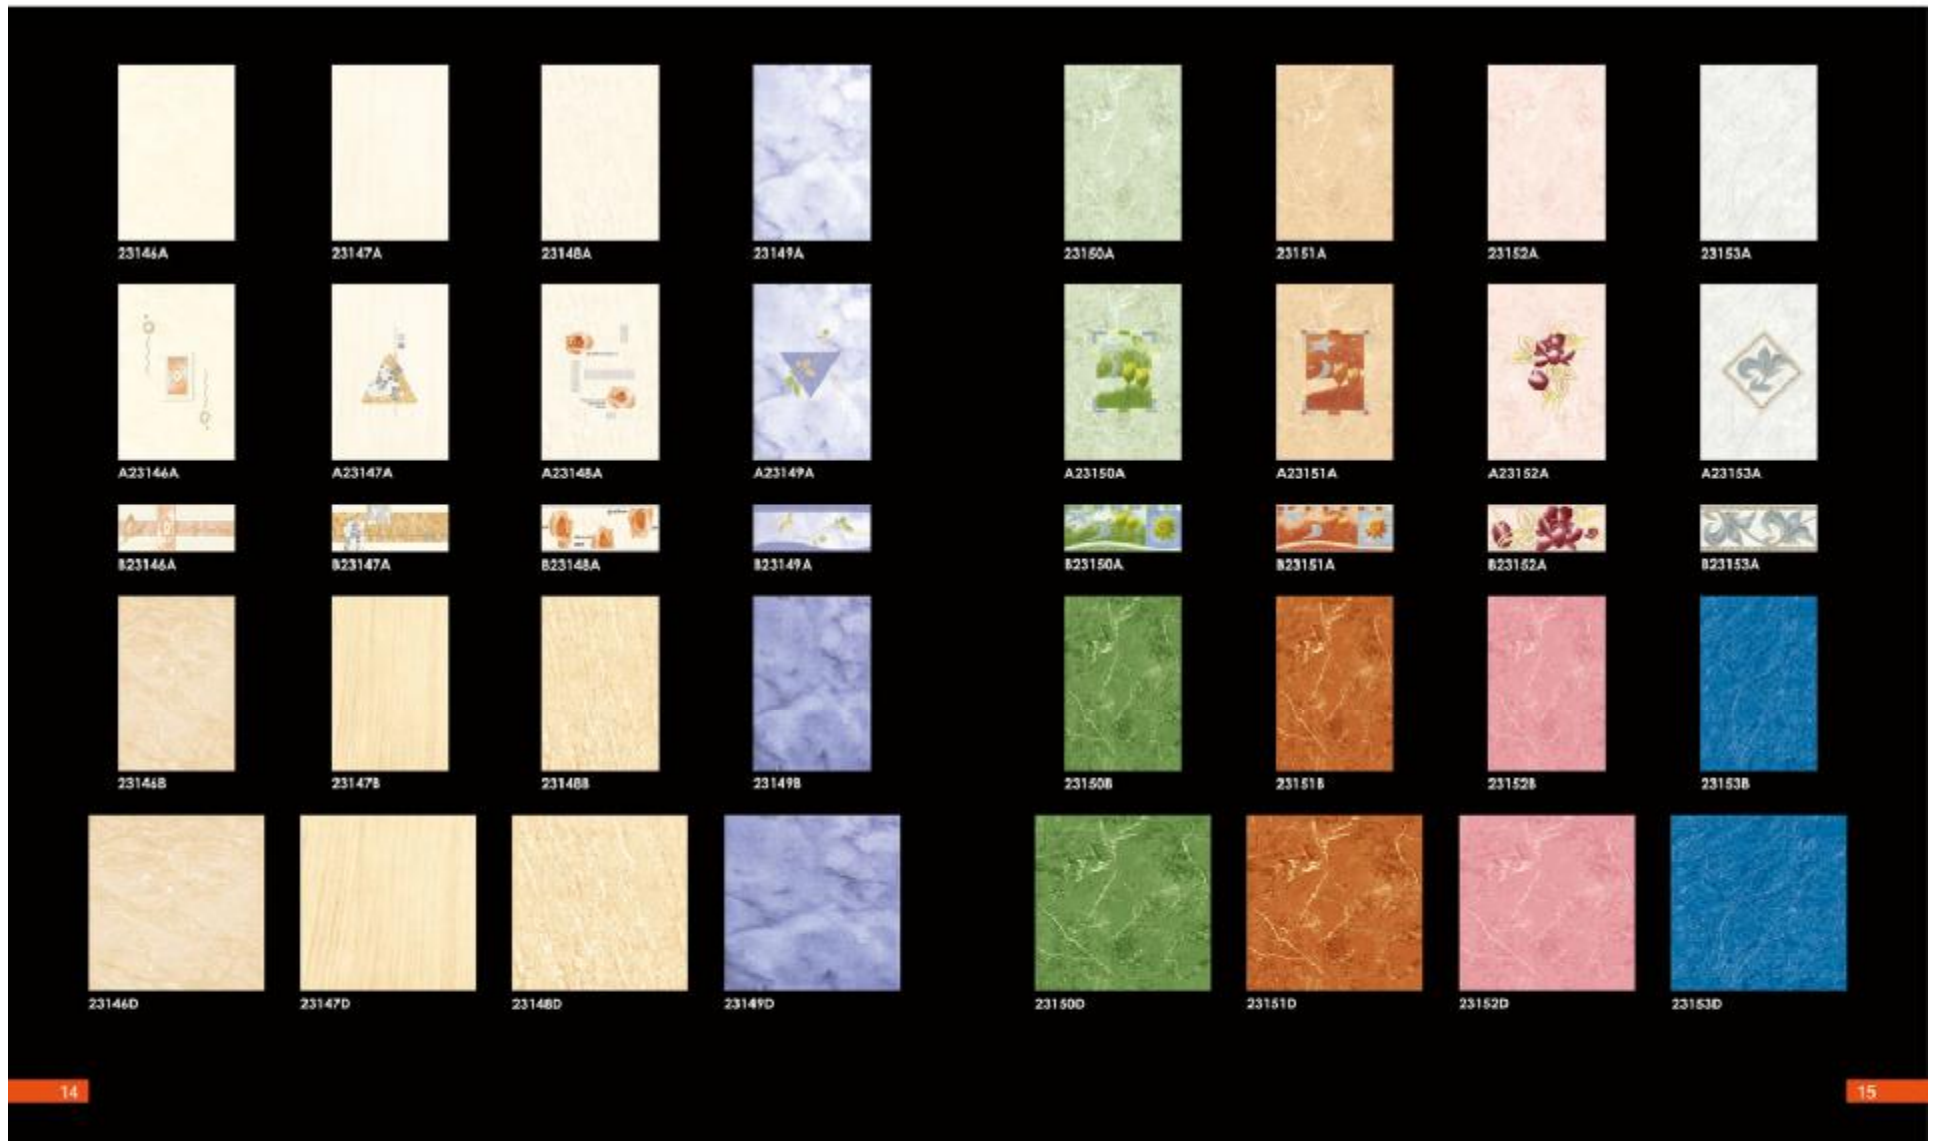

INTERIOR WALL TILES SERIES

SIZE: 200X300MM

The color on this catalog for reference only, ready product's color is exact.

INTERIOR WALL TILES SERIES

SIZE: 200X300MM

The color on this catalog for reference only, ready product's color is exact.