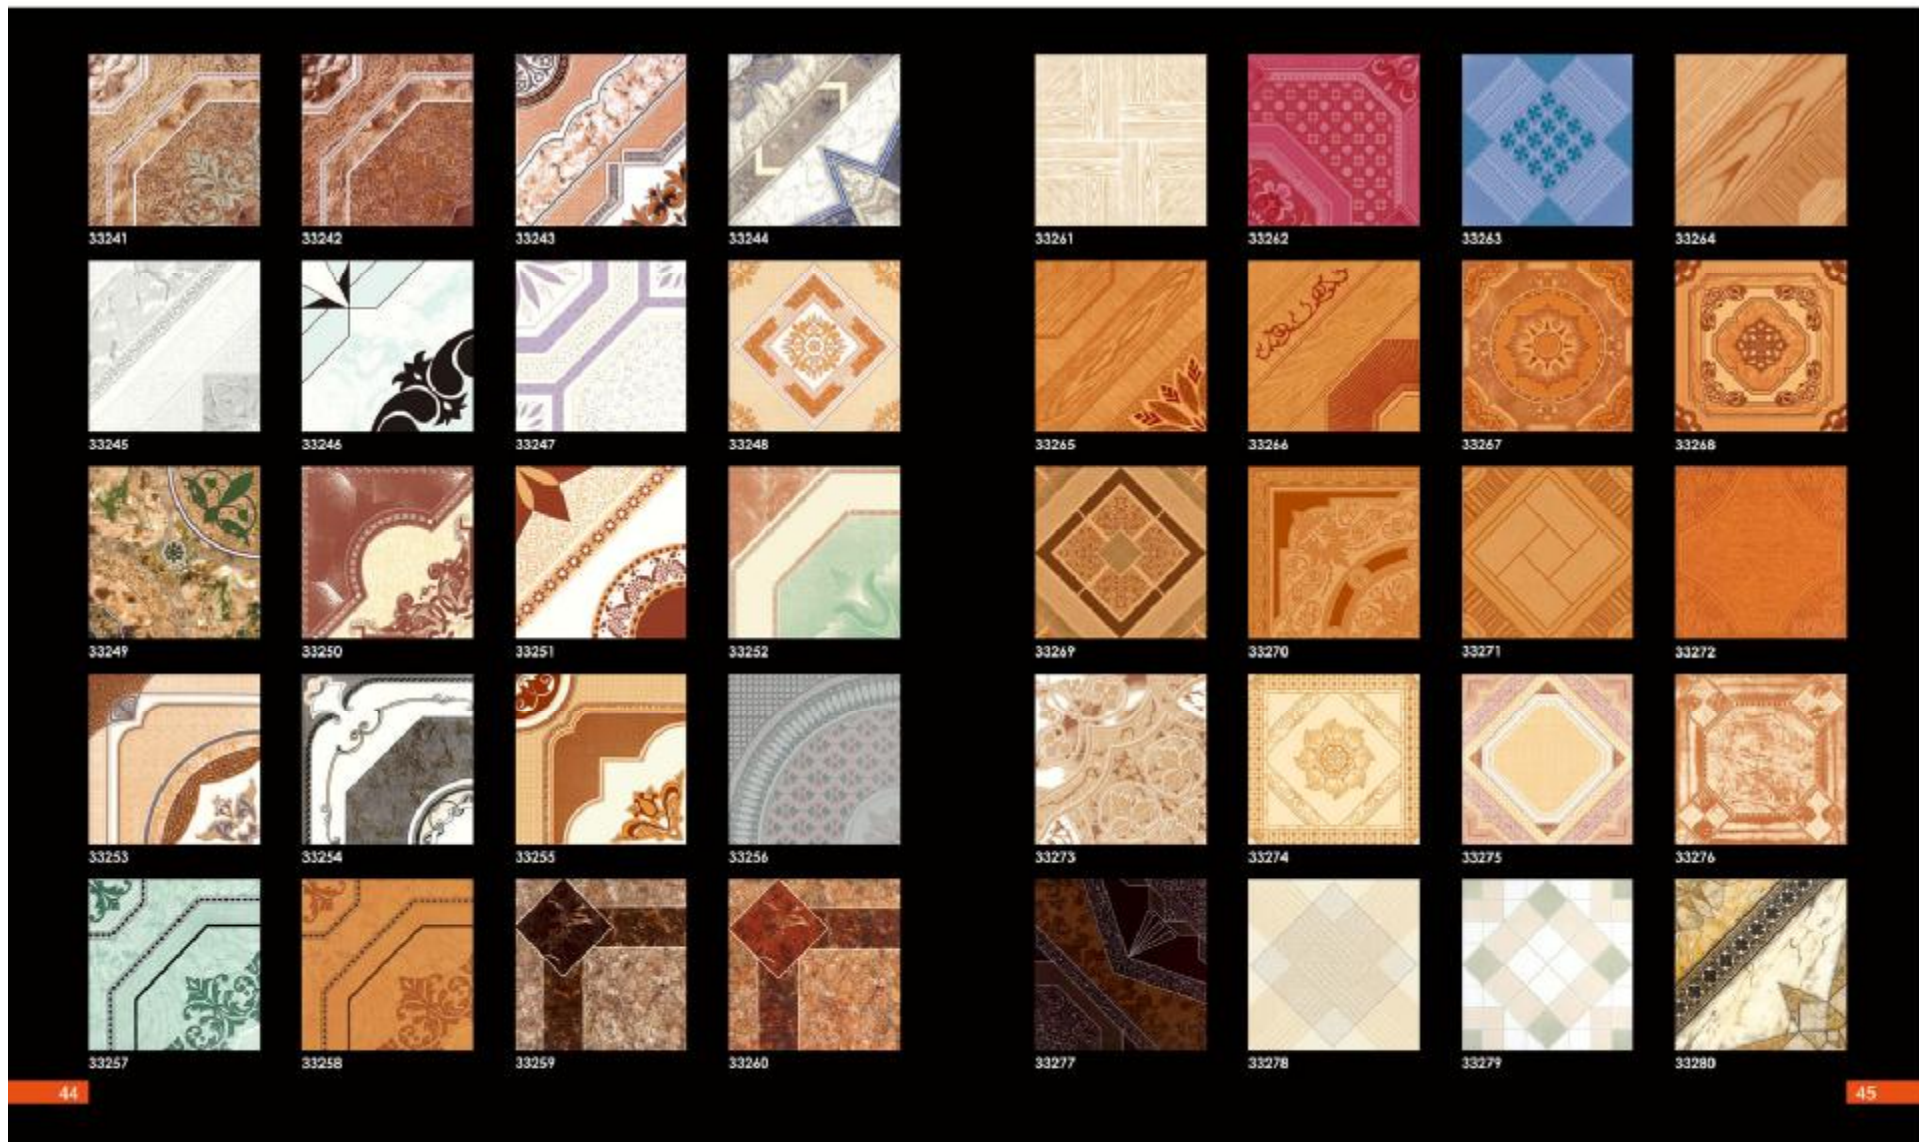

FLOOR TILES SERIES

SIZE: 300X300MM

The color on this catalog for reference only, ready product's color is exact.

FLOOR TILES SERIES

SIZE: 300X300MM

The color on this catalog for reference only, ready product's color is exact.