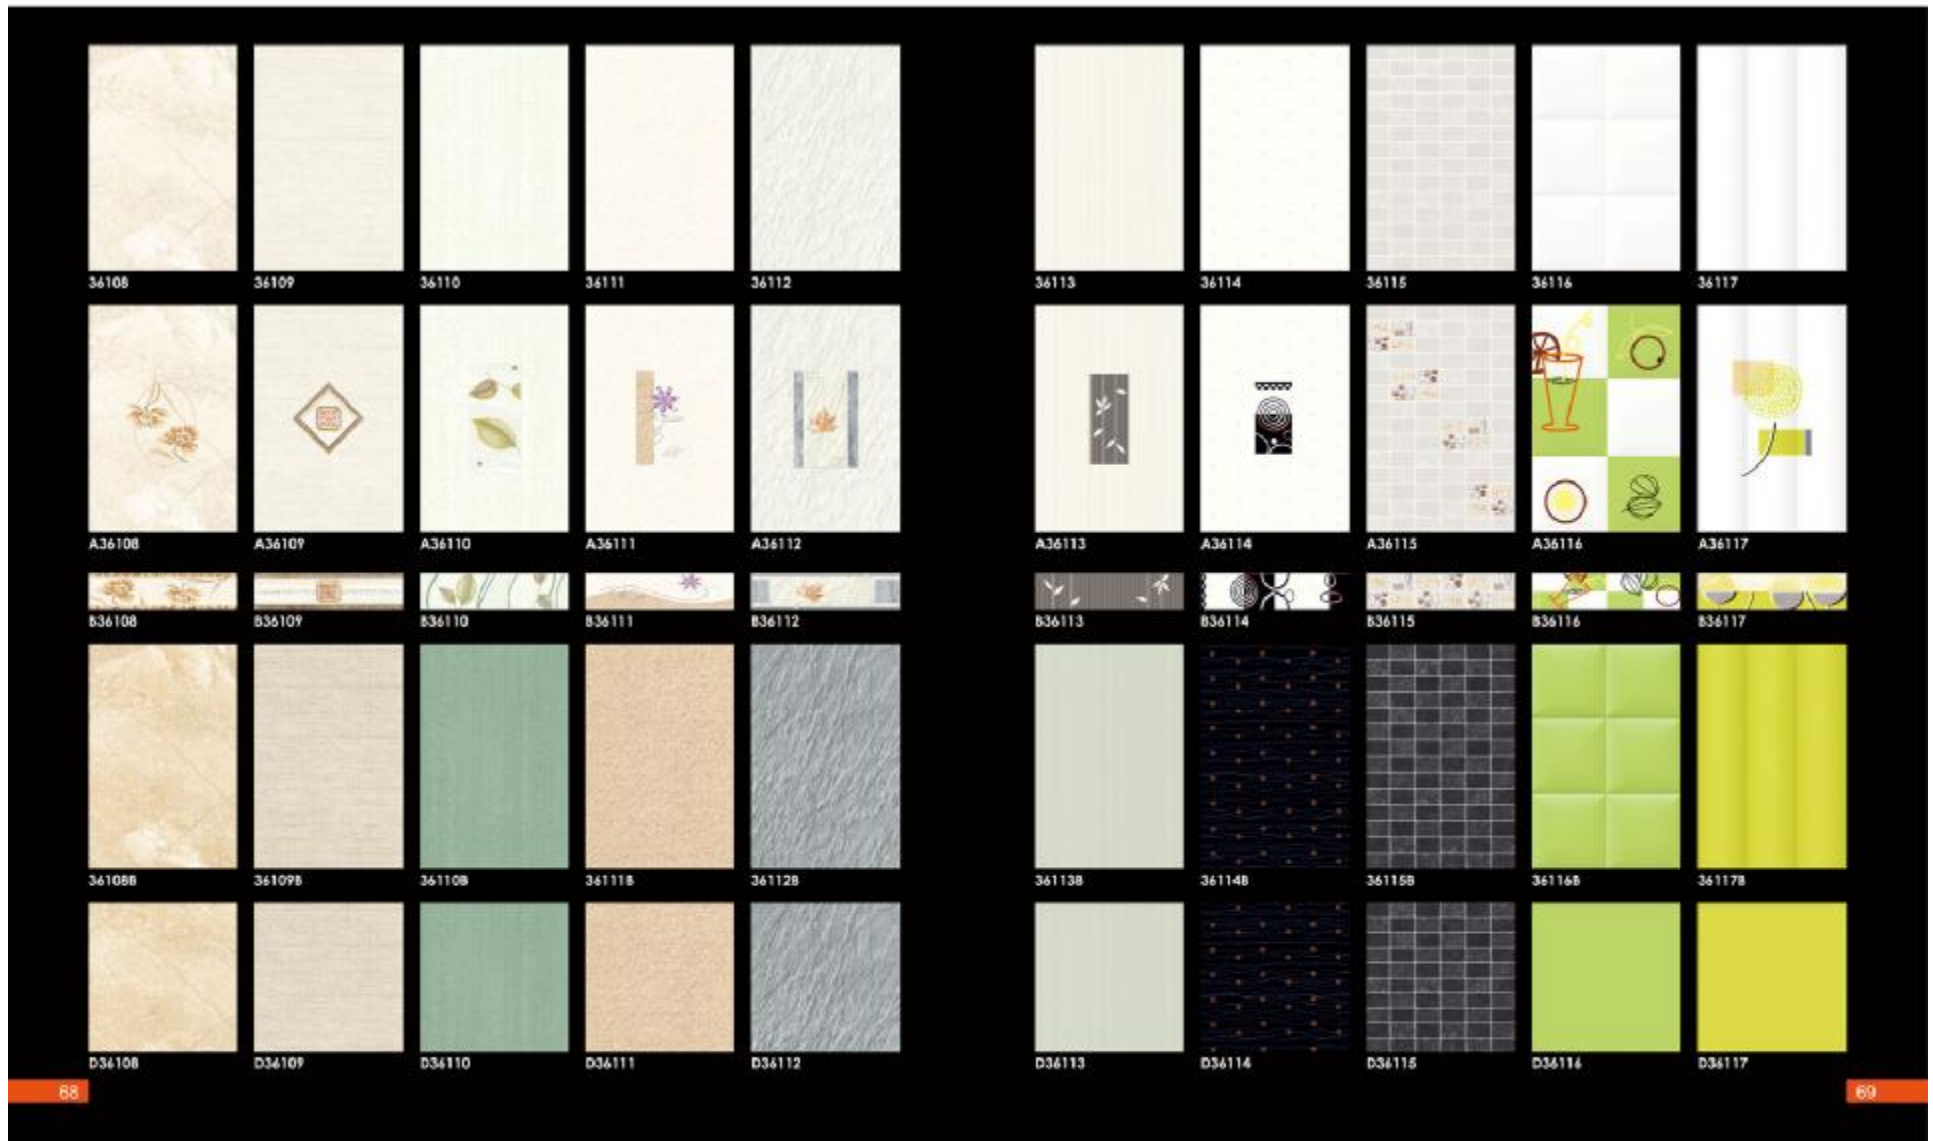

INSIDE WALL TILE SERIES

SIZE: 300X450MM/300X600MM

The color on this catalog for reference only, ready product's color is exact.

INSIDE WALL TILE SERIES

SIZE: 300X450MM/300X600MM

The color on this catalog for reference only, ready product's color is exact.