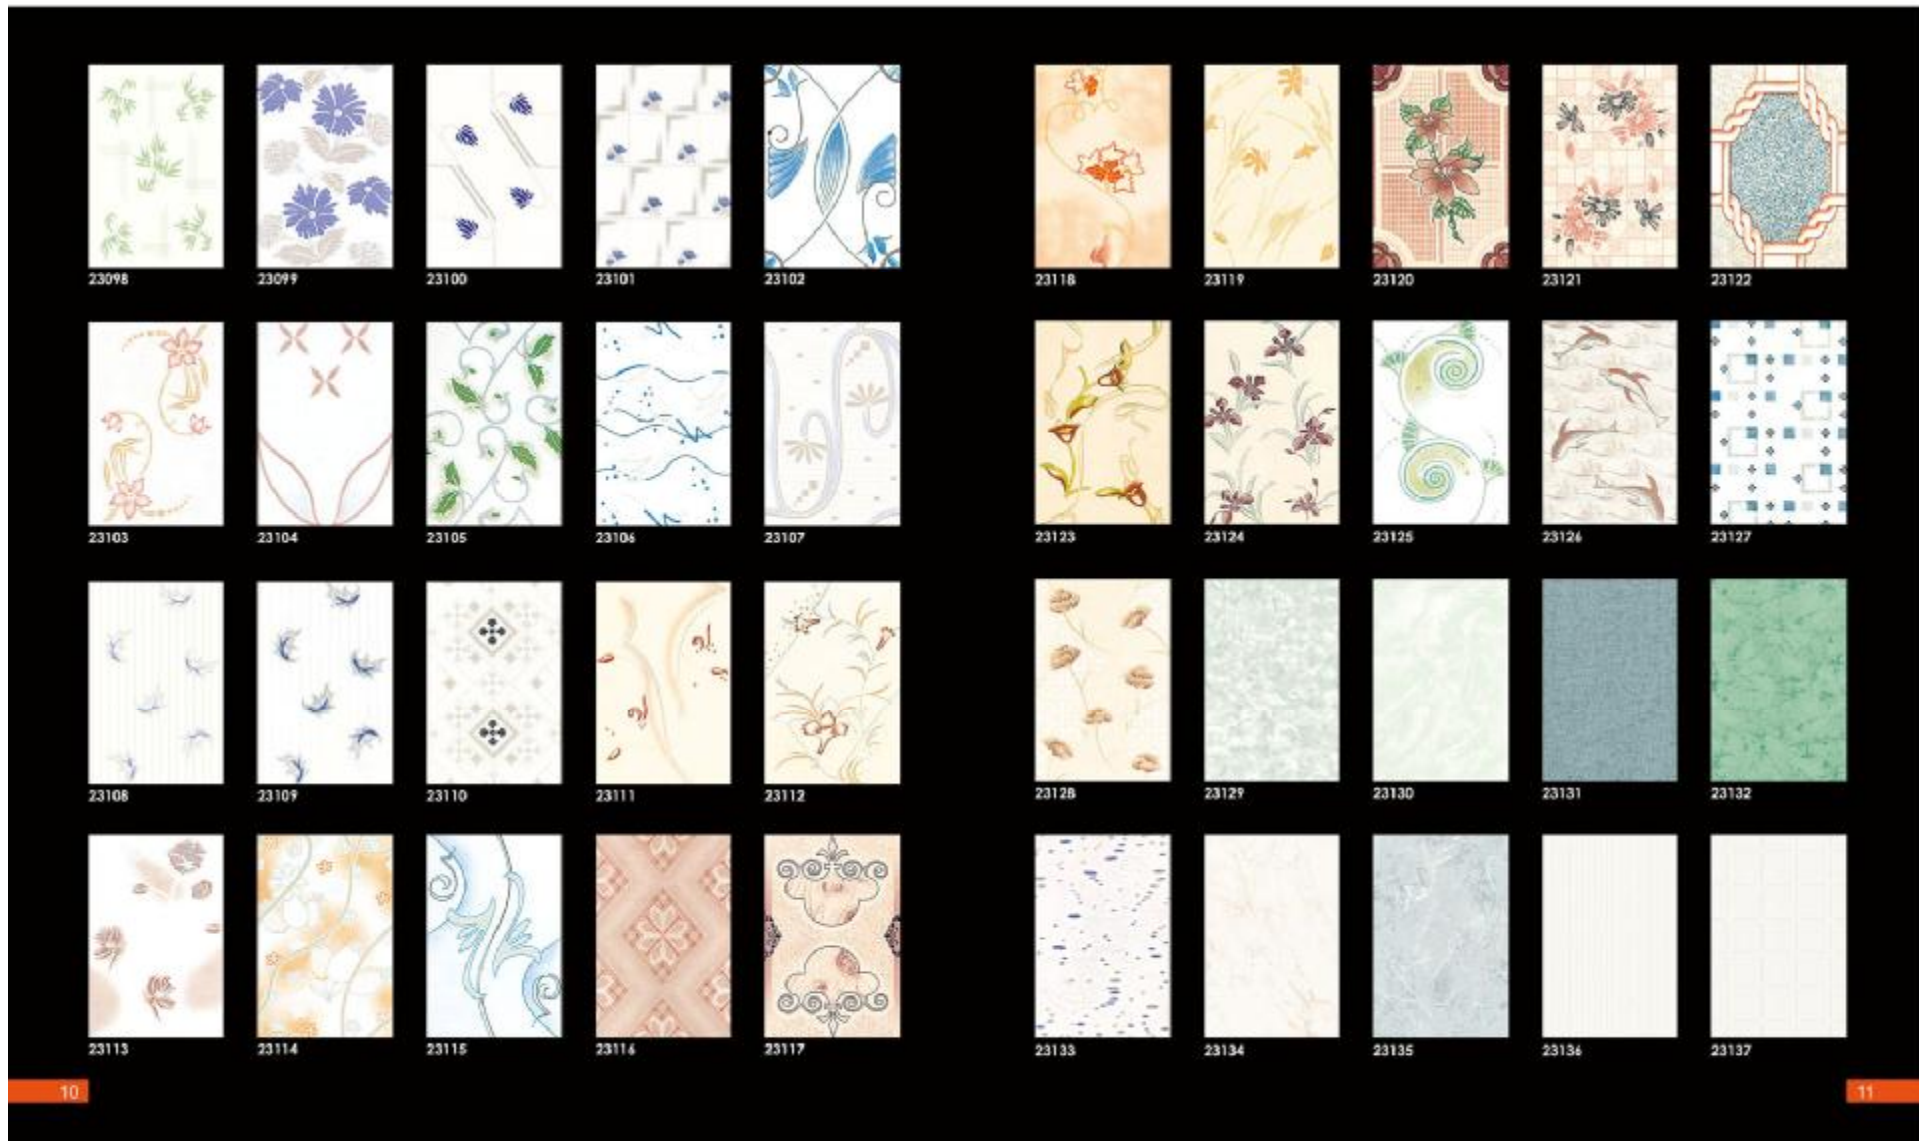

INTERIOR WALL TILES SERIES

SIZE: 200X300MM

The color on this catalog for reference only, ready product's color is exact.

INTERIOR WALL TILES SERIES

SIZE: 200X300MM

The color on this catalog for reference only, ready product's color is exact.