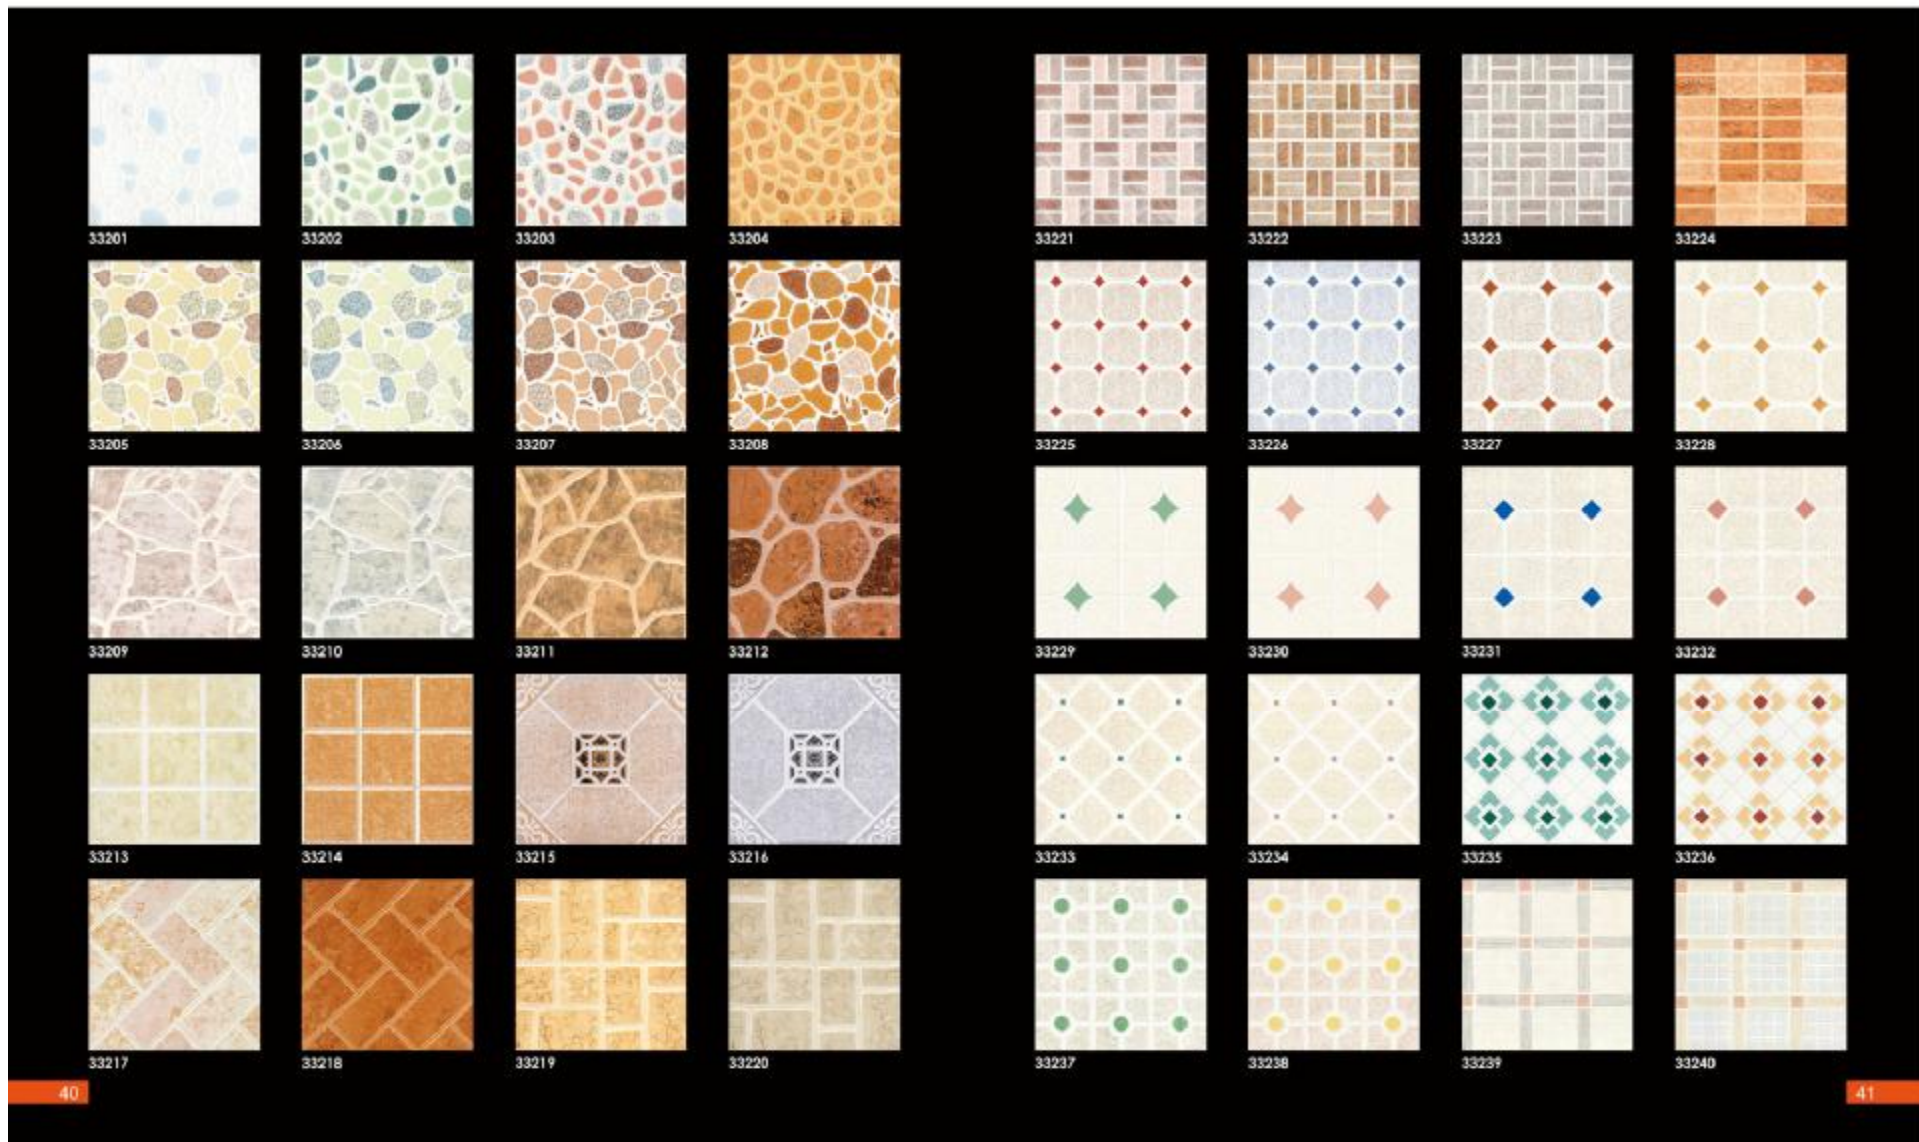

FLOOR TILES SERIES

SIZE: 300X300MM/200X200MM

The color on this catalog for reference only, ready product's color is exact.

FLOOR TILES SERIES

SIZE: 300X300MM/200X200MM

The color on this catalog for reference only, ready product's color is exact.