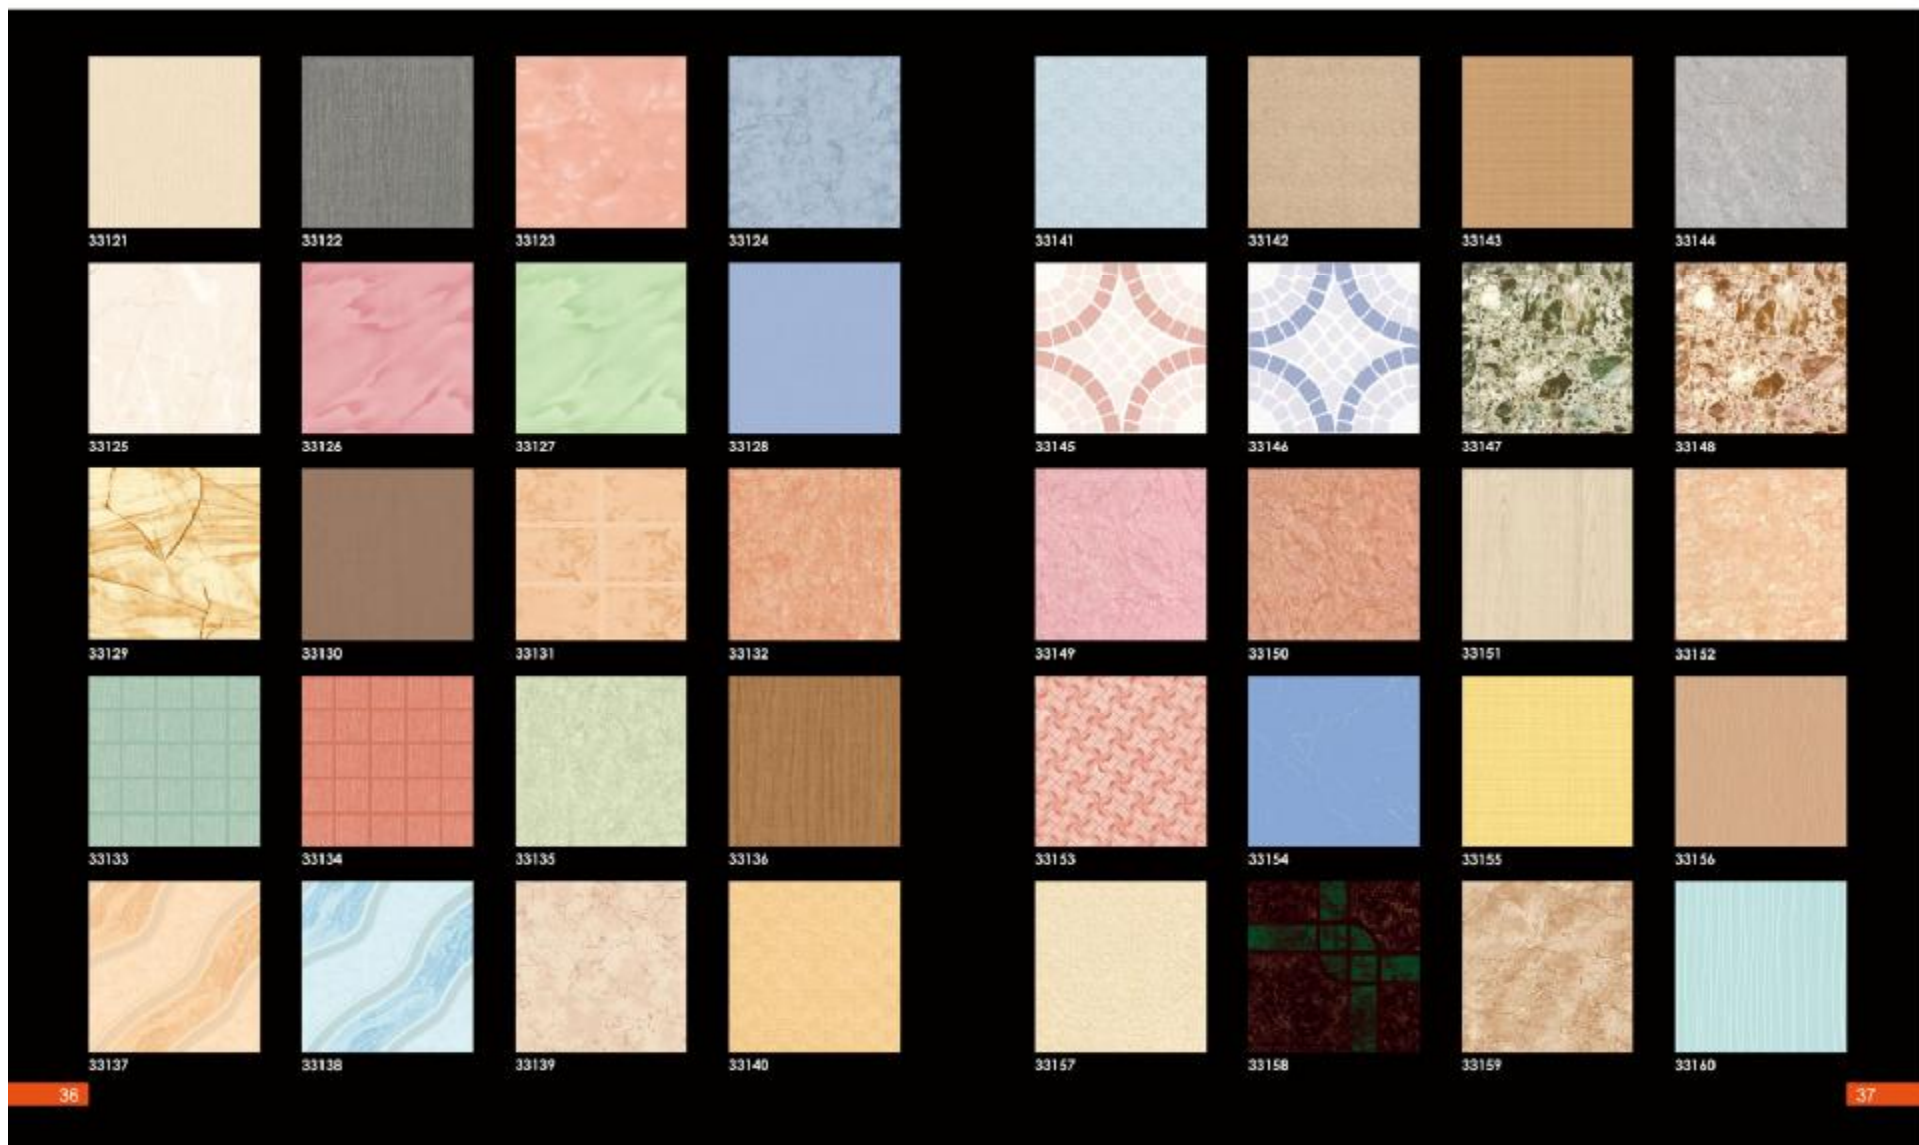

FLOOR TILES SERIES

SIZE: 300X300MM

The color on this catalog for reference only, ready product's color is exact.

FLOOR TILES SERIES

SIZE: 300X300MM

The color on this catalog for reference only, ready product's color is exact.