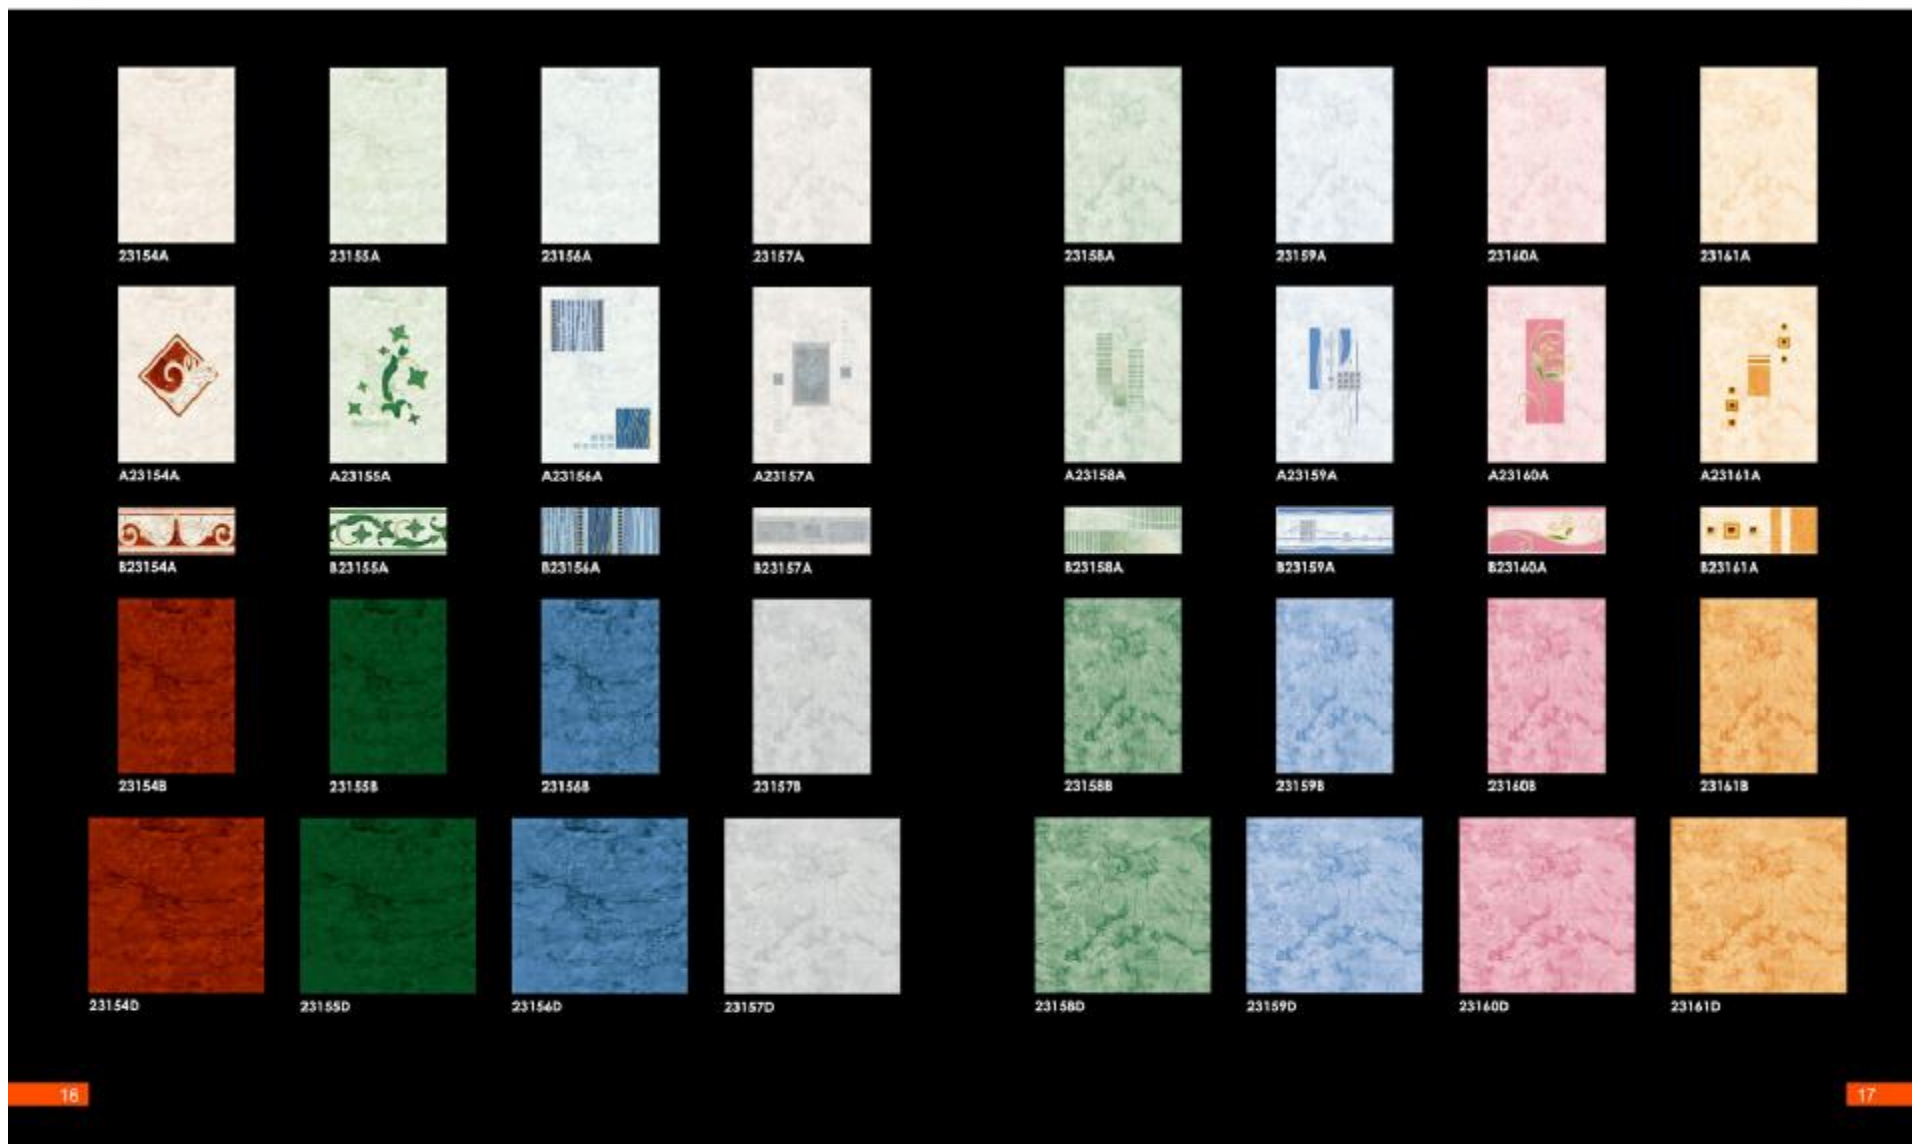

INTERIOR WALL TILES SERIES

SIZE: 200X300MM

The color on this catalog for reference only, ready product's color is exact.

INTERIOR WALL TILES SERIES

SIZE: 200X300MM

The color on this catalog for reference only, ready product's color is exact.