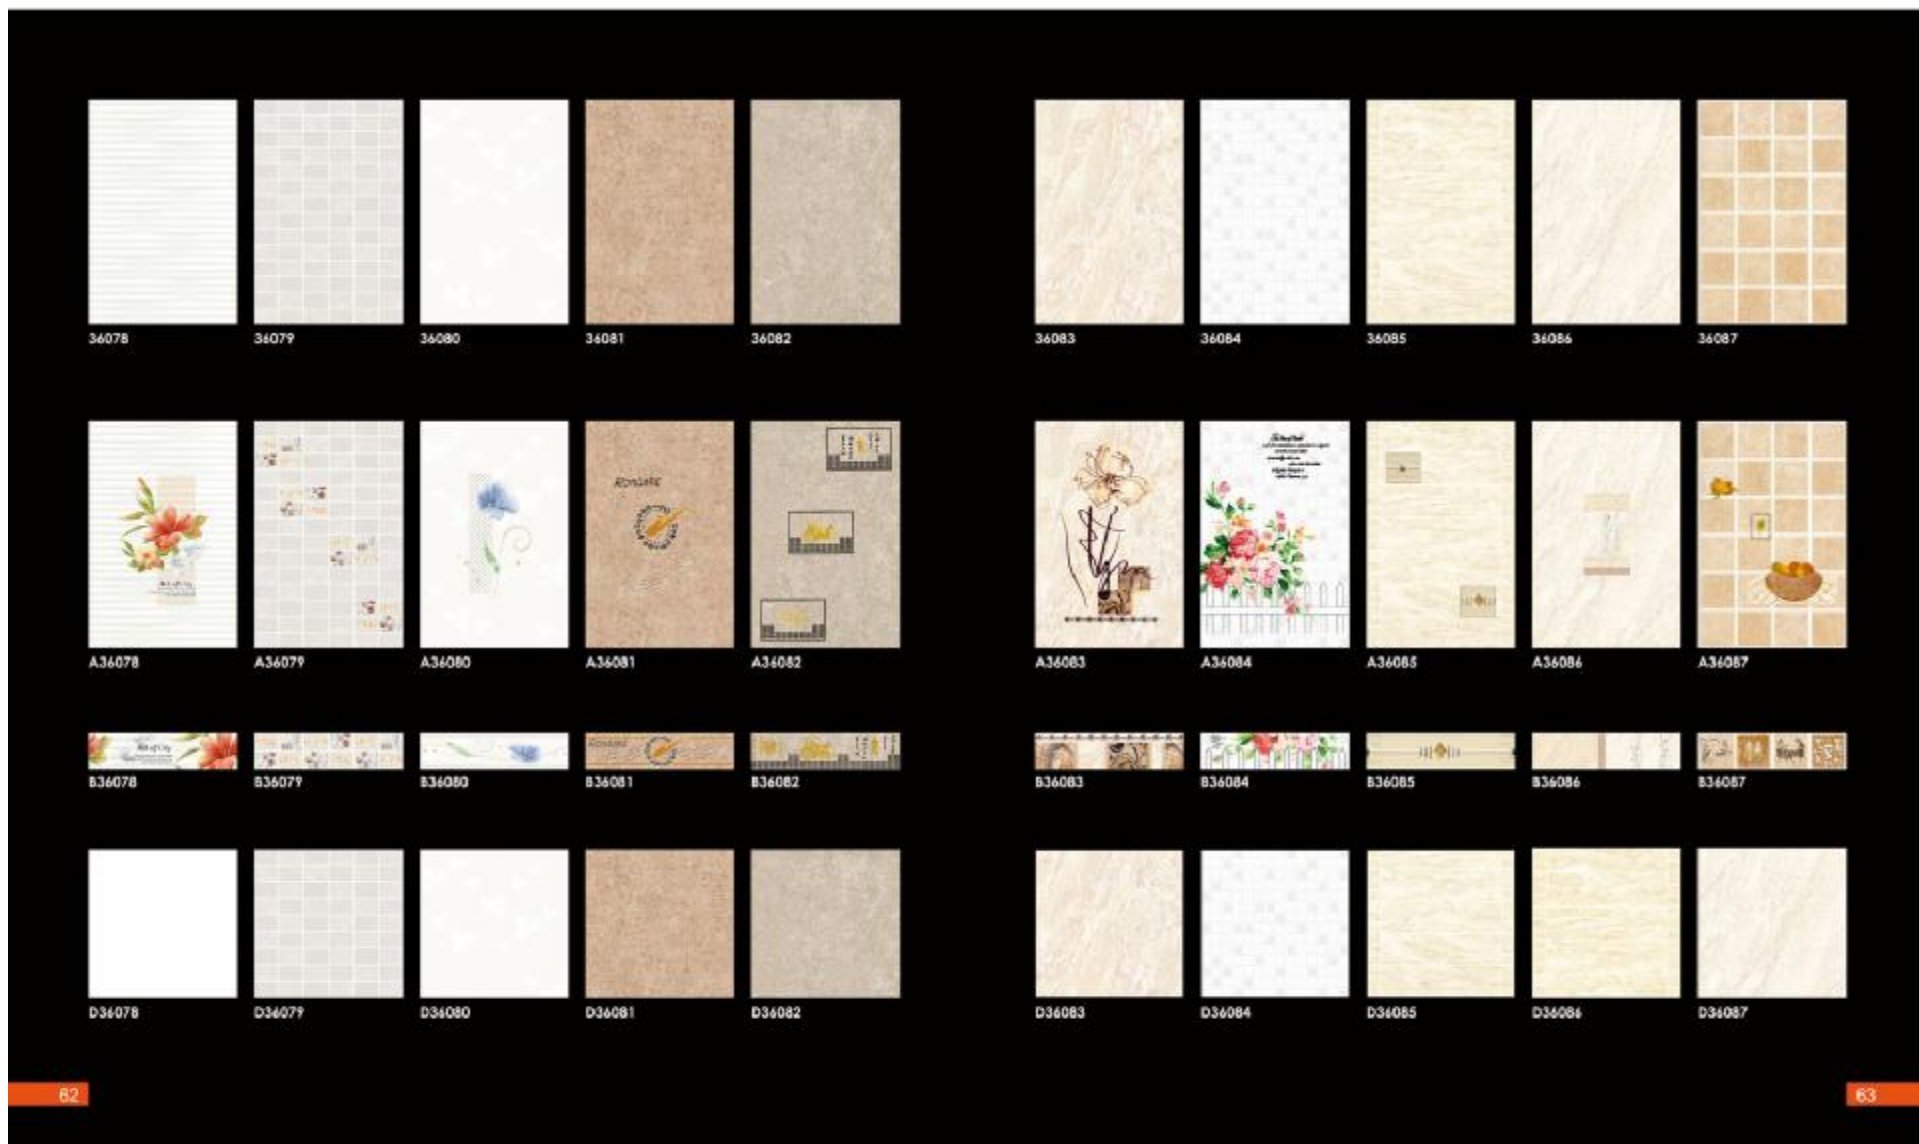

INSIDE WALL TILE SERIES

SIZE: 300X450MM/300X600MM

The color on this catalog for reference only, ready product's color is exact.

INSIDE WALL TILE SERIES

SIZE: 300X450MM/300X600MM

The color on this catalog for reference only, ready product's color is exact.