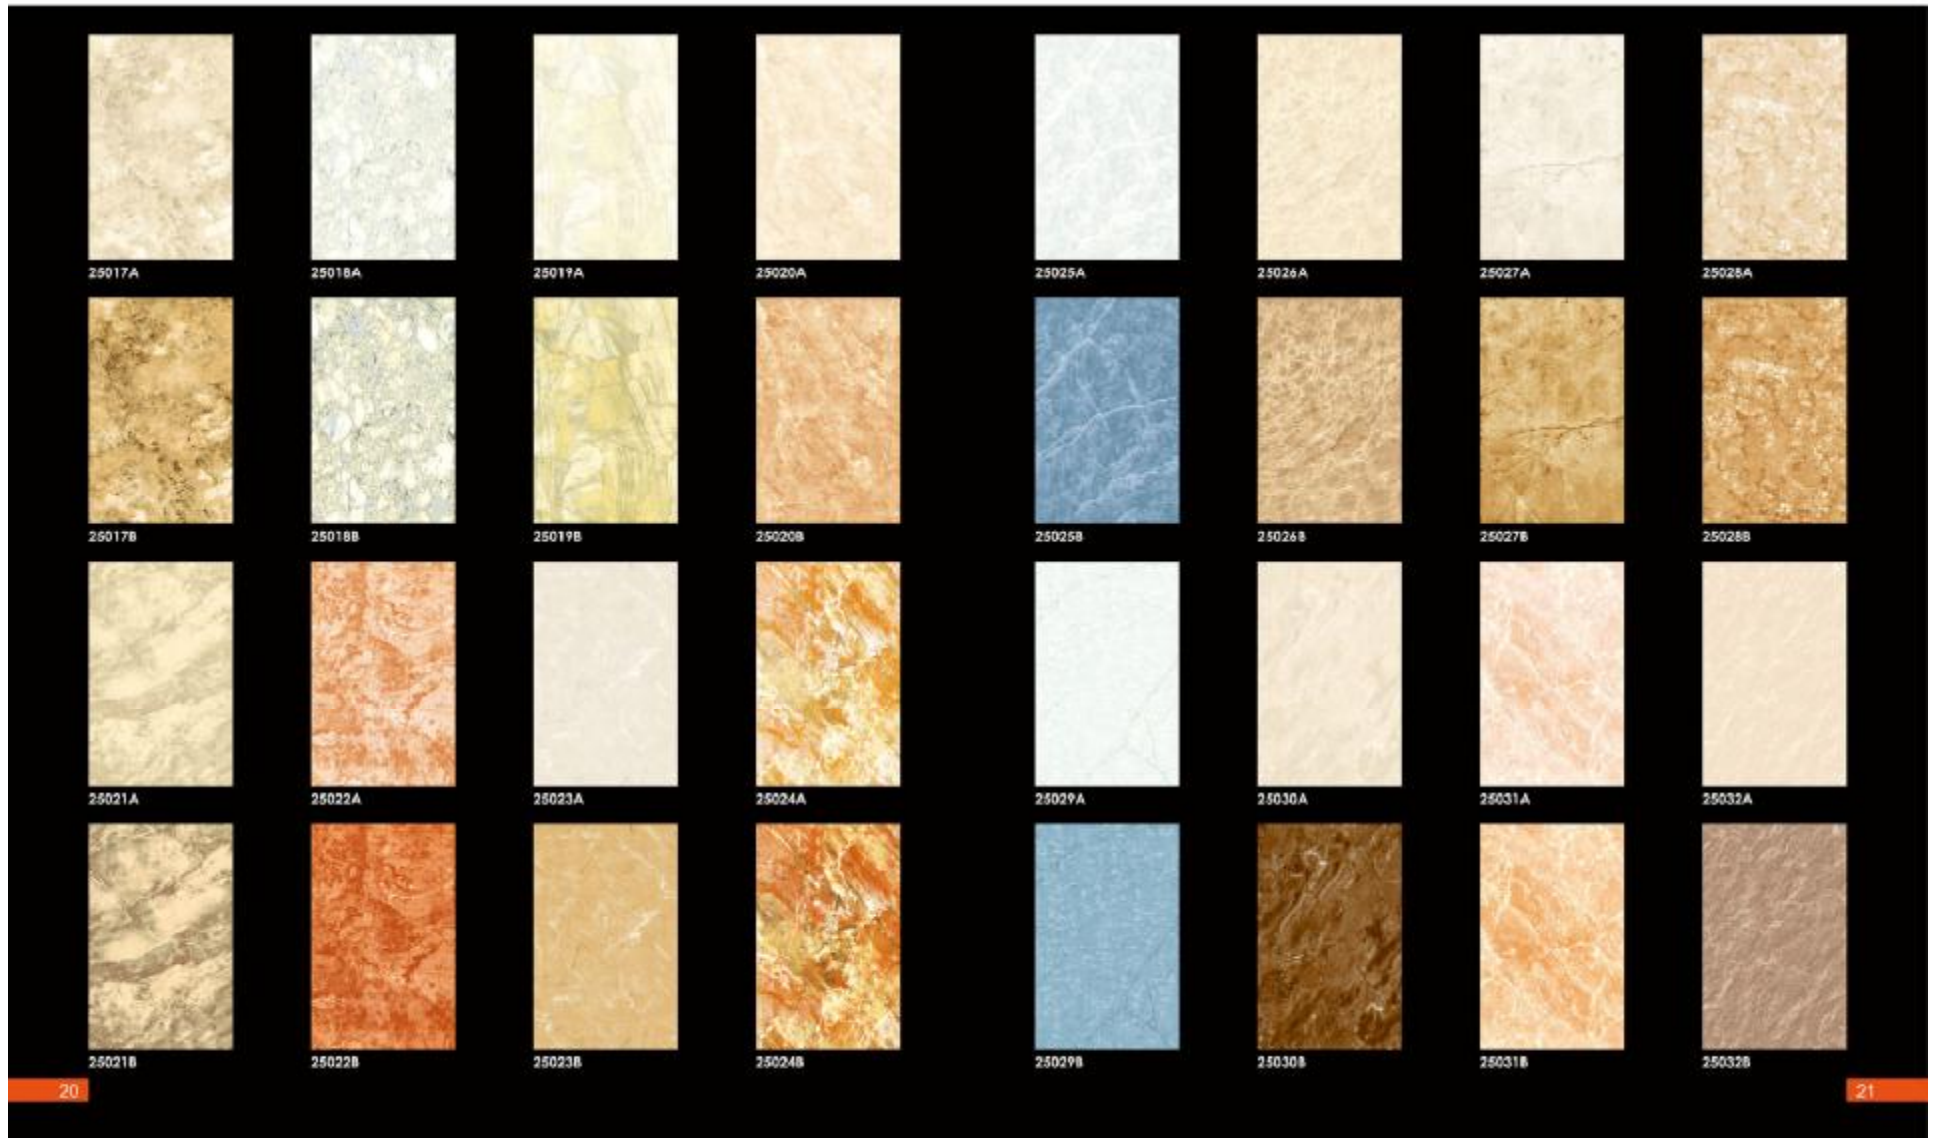

INTERIOR WALL TILES SERIES

SIZE: 250X330MM/250X400MM/300X450MM

The color on this catalog for reference only, ready product's color is exact.

INTERIOR WALL TILES SERIES

SIZE: 250X330MM/250X400MM/300X450MM

The color on this catalog for reference only, ready product's color is exact.