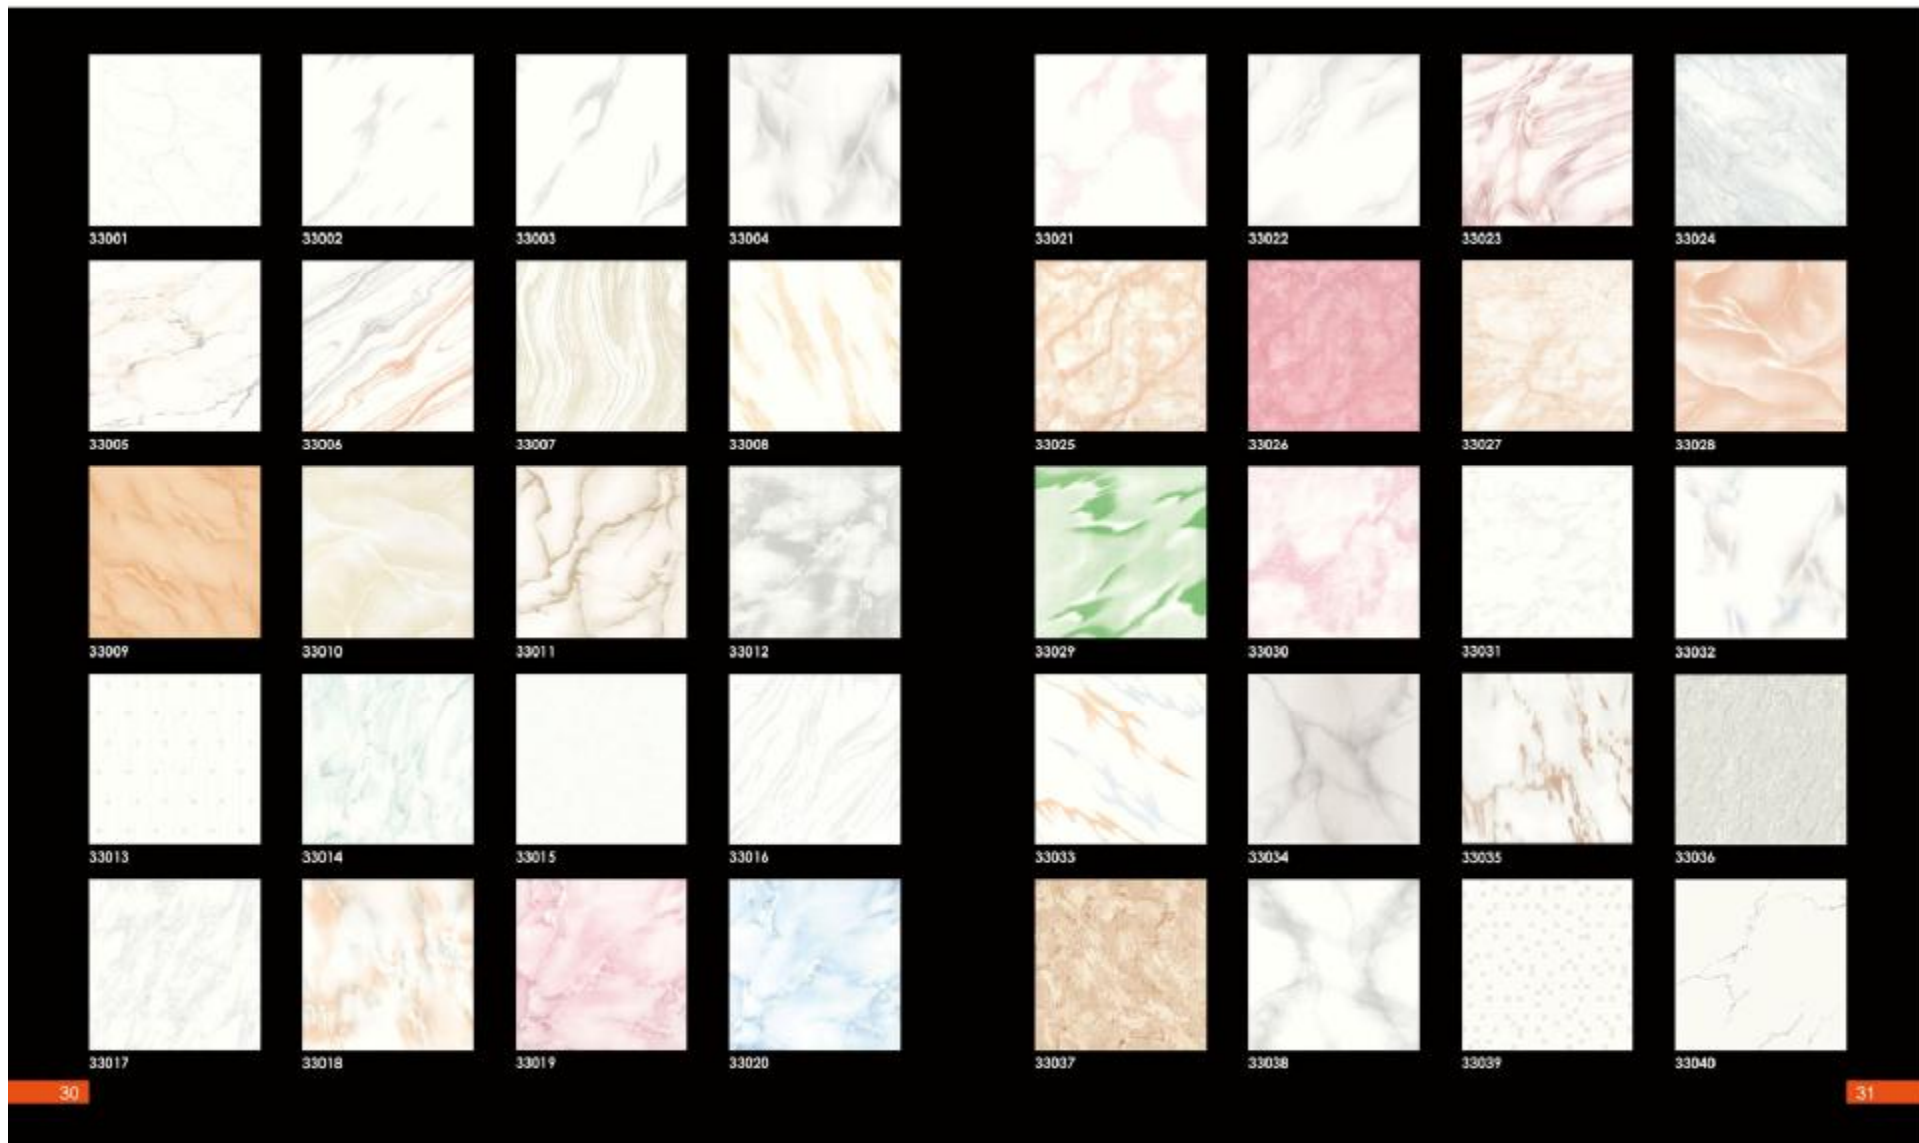

FLOOR TILES SERIES

SIZE: 300X300MM

The color on this catalog for reference only, ready product's color is exact.

FLOOR TILES SERIES

SIZE: 300X300MM

The color on this catalog for reference only, ready product's color is exact.