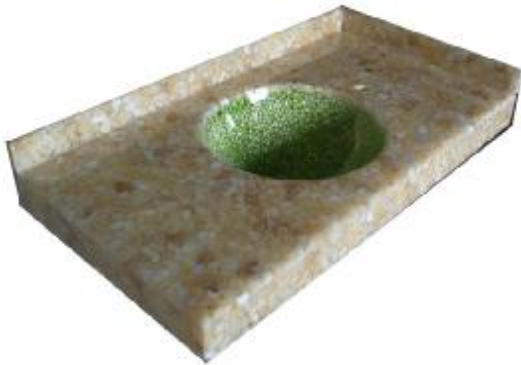

QC-2

ITEM: TRANSLUCENT BASIN
BRAND: DONGLI
MODEL: R1

R1

Vani ty top-1

Vani ty top-2

Vani ty top-3

Vani ty top-4

Vani ty top-5

Vani ty top-6

Model 1-B1

Model 1-C1

Model 1-G1

Model 2-B1

Model 2-C1

Model 2-L1

Model 3-C10

Model 3-C1

Model 4-B1

Faux Alabaster Sheet

XH-2001

XH-2002

XH-2003

XH-2004

XH-2005