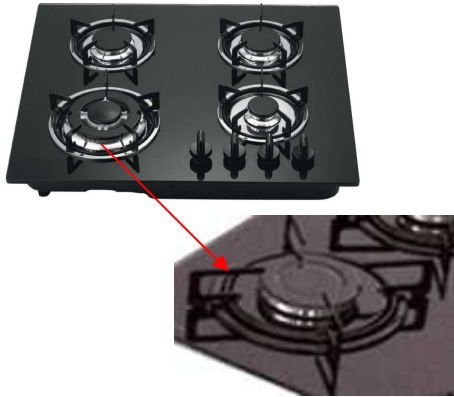

Code: 162-1

Golden
World
Trading
Group

www.GoldenWTG.org

Model: HSG-6241

Features:

tempered glass cooktop, enamel pan support, cast iron burner with flameout safety device, plastic knobs, DC pulse ignition

Burners:

A*(1.0KW), B*1(1.65KW), C*1(2.75KW), D*1(3.2KW)

Specification

Cooktop size(mm): 600*520
Packing size(mm): 640*565*177

Model: HSG-6241

Features:

tempered glass cooktop, cast iron pan support, cast iron burner with flameout safety device, plastic knobs, DC pulse ignition

Burners:

A*(1.0KW), B*1(1.65KW), C*1(2.75KW), D*1(3.2KW)

Specification

Cooktop size(mm): 600*520
Packing size(mm): 640*565*177

Model: HSG-9151

Features:

tempered glass cooktop, cast iron pan support, cast iron burner with flameout safety device, plastic knobs, DC pulse ignition