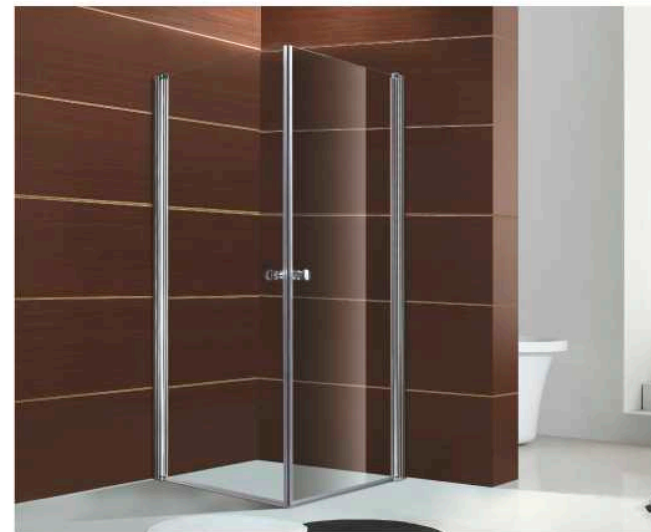

M-D037
Size: 900x900x1850(mm)
36x36x73(inch)