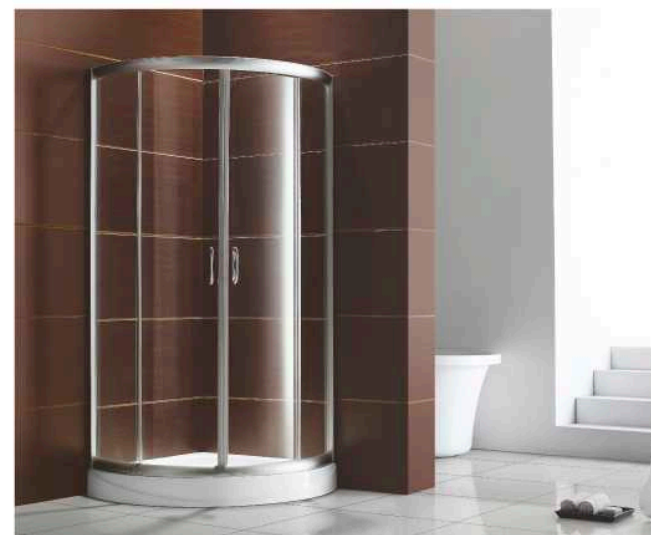

M-DF006
Size: As required

M-DF001(Double sliding doors)
Size: As required

M-D036
Size: 900x900x1850(mm)
36x36x73(inch)

M-D037
Size: 900x900x1850(mm)
36x36x73(inch)

M-D002
Size: 900x900x2000(mm) 36x36x79(inch)
800x800x2000(mm) 32x32x79(inch)