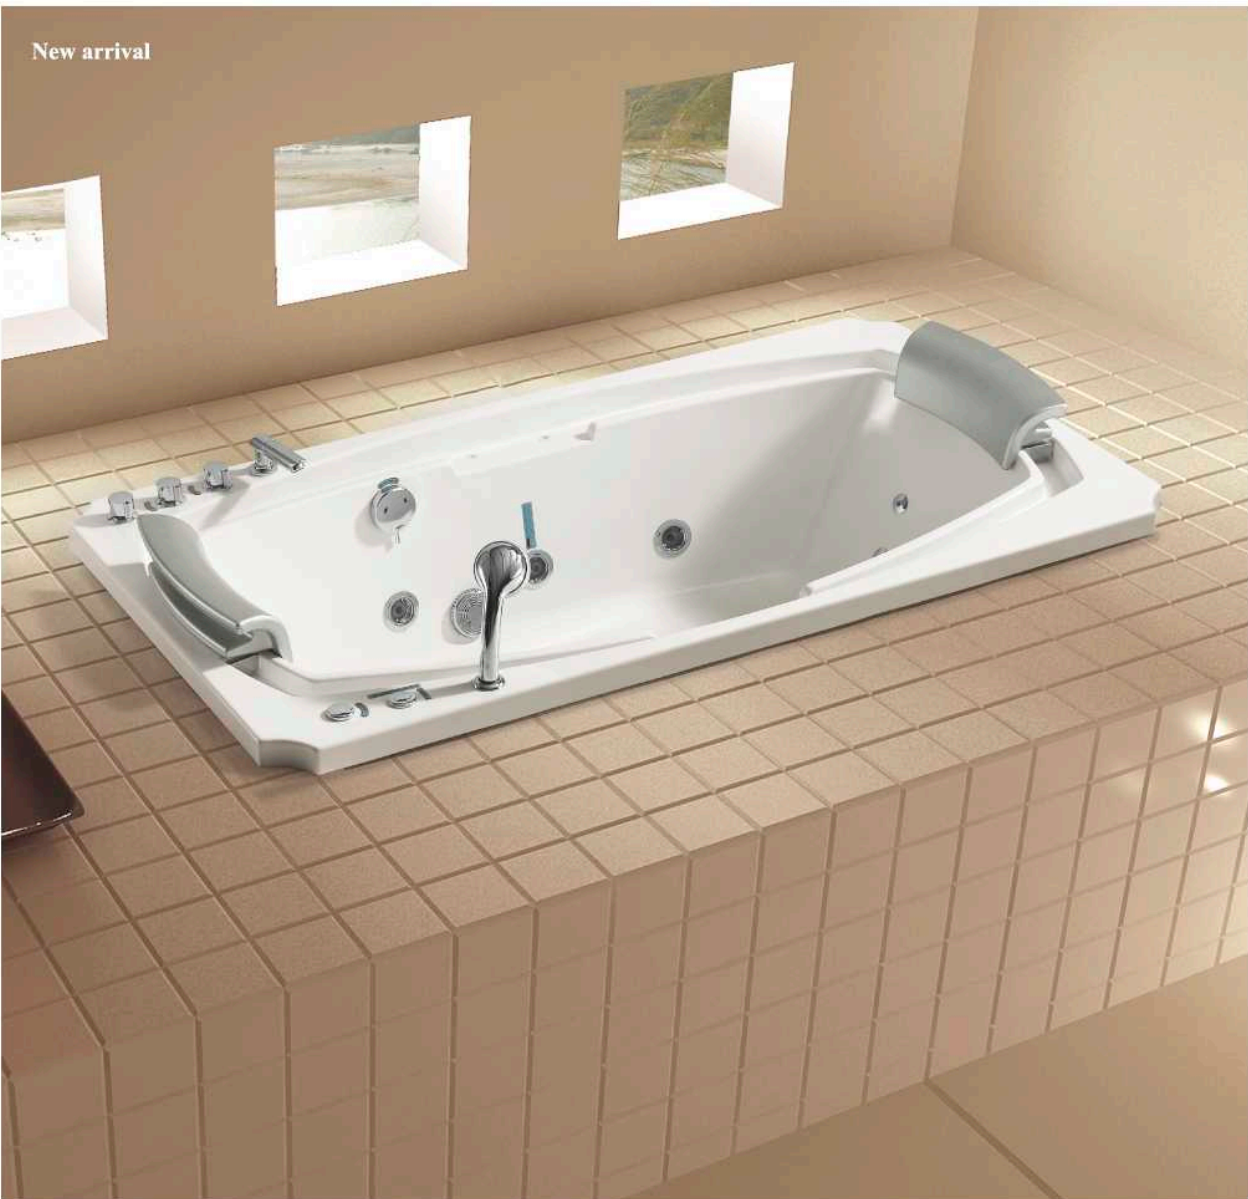

M-B8065
Size: 1800x1000x570(mm)
71x39x22(inch)

This dropped-in bath is designed with the special channel for water flowing through the pillow to the tub. It begins you extremely comfort and enjoy.

M-B8011
Size: 1850x830x750(mm)
73x33x30(inch)