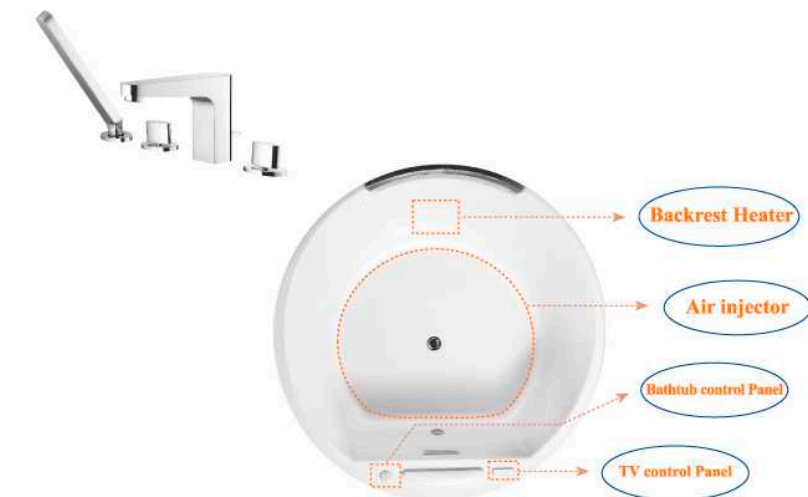

The upgrade backrest heater massage bathtub has a 15 inch waterproof LCD TV with lifting system, which makes this tub more elegant. As always it provides plenty of room for one or two to enjoy the air massage which consists of nearly 200pcs air injectors that send thousands of air bubbles to create soft and relaxing experience. You will find yourself relaxing fully as you enjoy the gentle skin massage. The backrest heater offers a calm and warm bath to soak away the stress and aches of the day.

- The unit is made of high quality acrylic and with electronic controlled.
- 700W air pump offers a comfortable bottom and seat air channel with nearly 200 air injectors.
- Chromatherapy lighting system.
- The unique backrest heater provides you gentle heat while soaking in the tub.