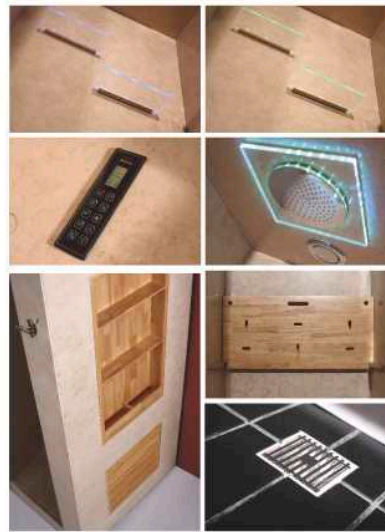

M-AF6051L
Size: 1500x813x2170(mm)
59x32x85(inch)

Made of aluminum honeycomb panel, these units create a totally different steam and shower space for your modern life. The marble surface gives you a real stone feeling, which makes the unit match your bathroom perfectly.