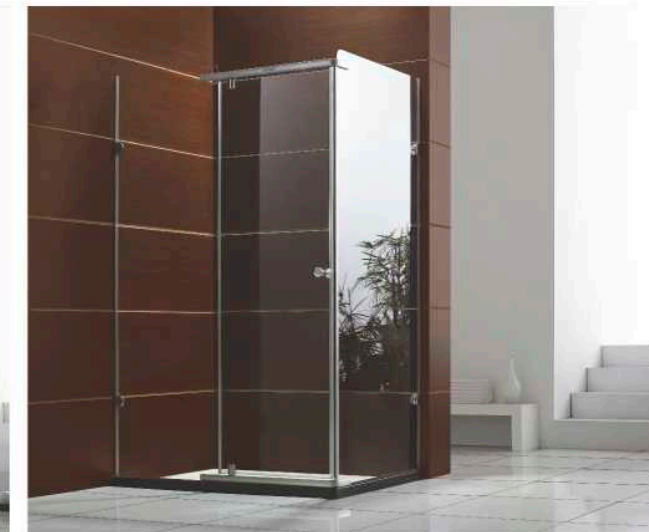

M-D029
Size: 850x1200x1900(mm)
34x48x75(inch)