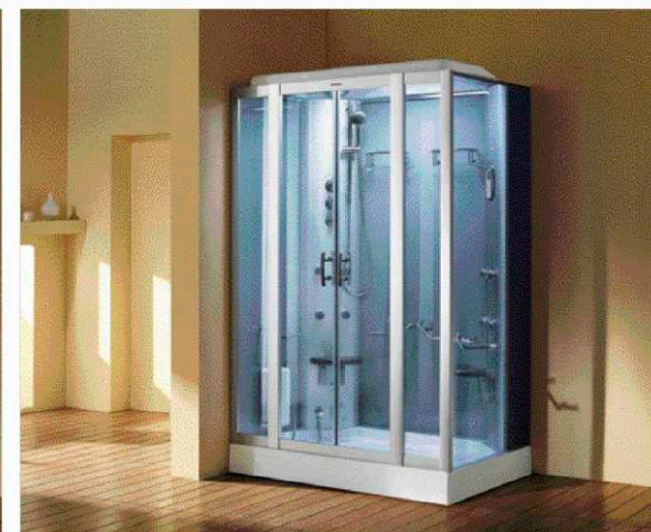

M-A022
Size: 1350x900x2200(mm)
53x36x87(inch)