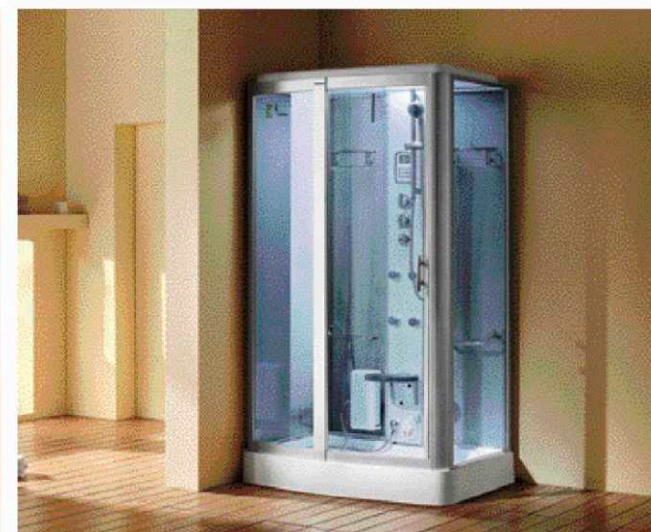

M-A021
Size: 1200x850x2200(mm)
48x34x87(inch)