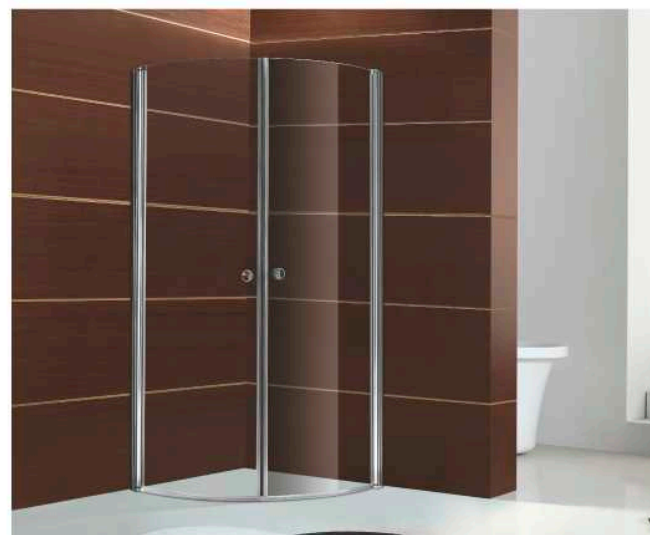

M-D036
Size: 900x900x1850(mm)
36x36x73(inch)