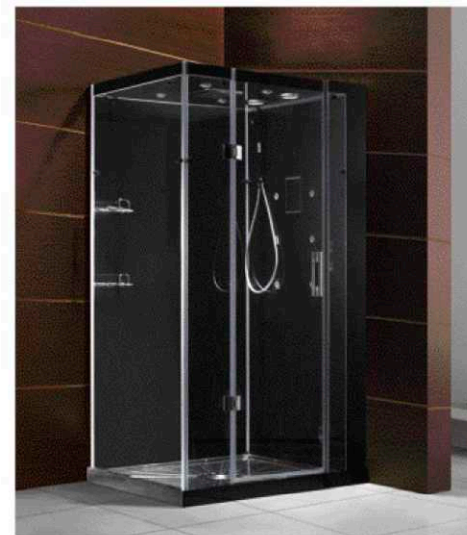

M-A6026
Size: 1200x900x2135(mm)
47x36x84(inch)