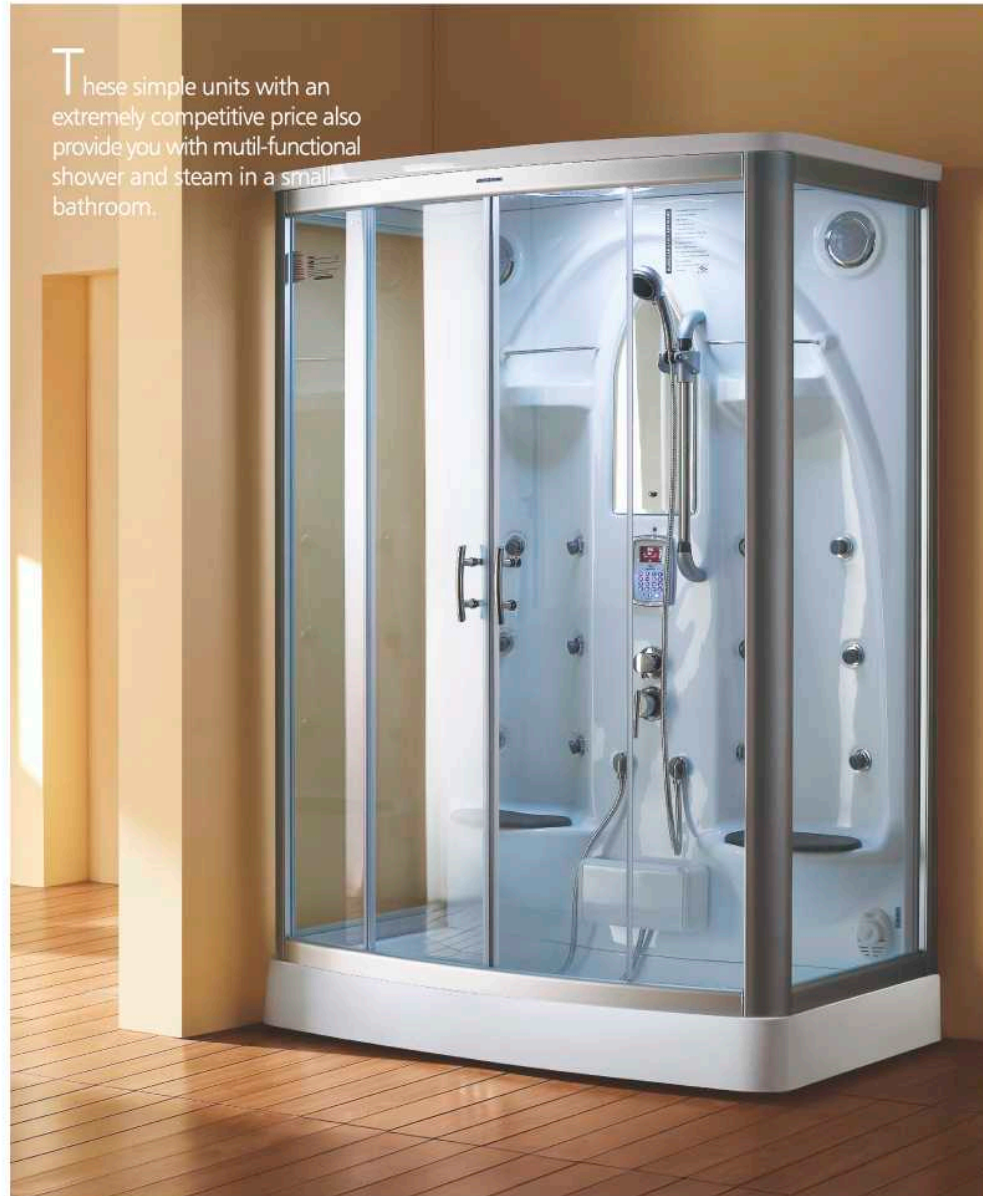

M-A6009R(L)
Size: 1750x870x2100(mm)
69x35x83(inch)

These simple units with an extremely competitive price also provide you with multi-functional shower and steam in a small bathroom.

M-668
Size: 1500x900x2130(mm)
59x36x84(inch)