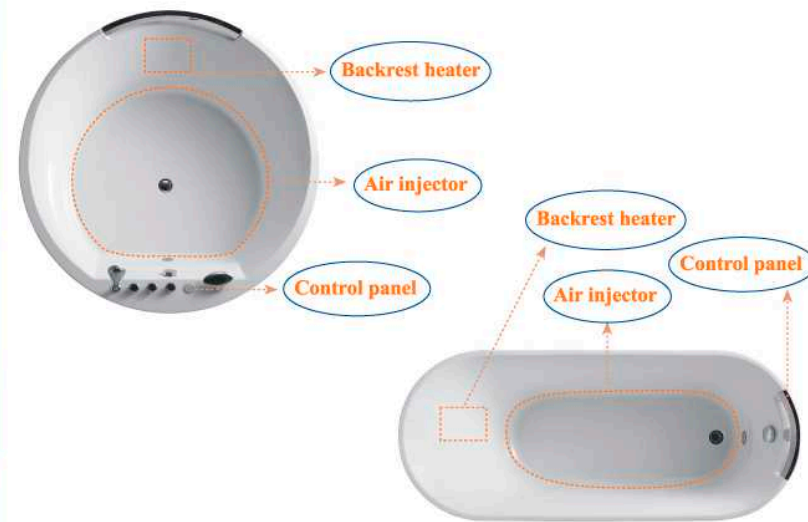

M-G308
Size: 1515x765x1030(mm)
60x30x41(inch)

M-G301
Size: 1320x800x950(mm)
52x32x38(inch)

M-G306 R(L)(Extension panel for option)
Size: 1330x650x980(mm)
52x26x39(inch)

M-G309 R(L)(Extension panel for option)
Size: 1240x650x980(mm)
49x26x39(inch)

M-G310(Extension panel for option)
Size: 1320x762x1092(mm)
52x30x43(inch)

M-B8048
Size: Ø 1700x800(mm)
67x32(inch)

- The unit is made of high quality acrylic and with electronic controlled.
- 700w air pump offers a comfortable bottom and seat air channel with nearly 200 air injectors
- Chromatherapy lighting system
- The unique backrest heater provides you gentle heat while soaking in the tub.