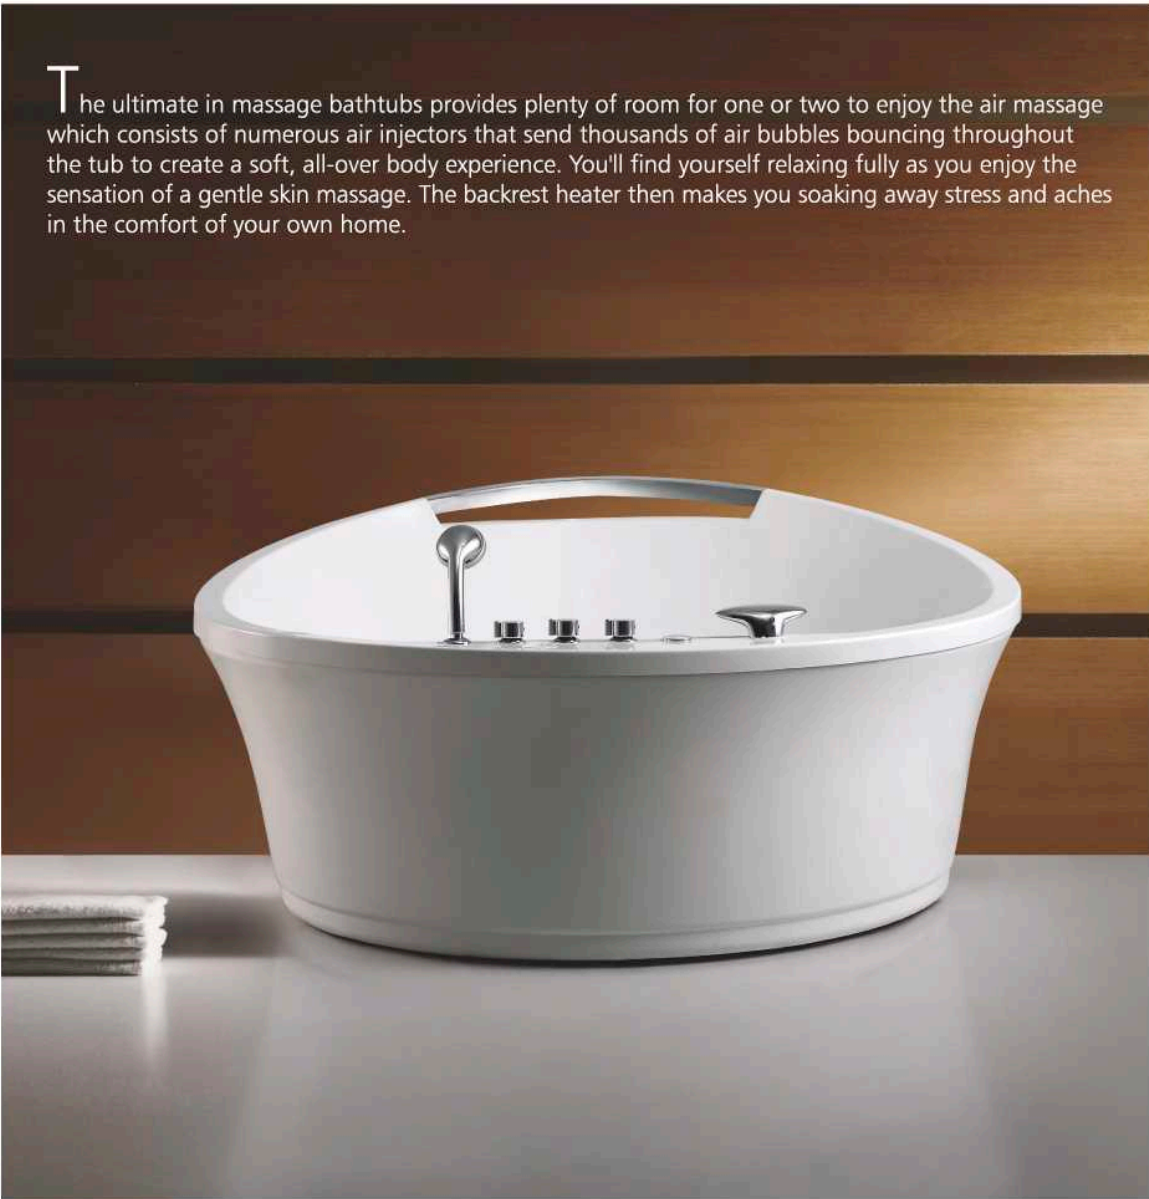

These walk in tubs make it easy to get in and out of the tub and enjoy the comfort of bathing with different size options. A bath for your well-being. A bath for a good night's sleep. A bath for better living. A bath for more energy. Pure design, Total relaxation

M-G310(Extension panel for option)
Size: 1320x762x1092(mm)
52x30x43(inch)

M-B8048
Size: Ø 1700x800(mm)
67x32(inch)

- The unit is made of high quality acrylic and with electronic controlled.
- 700w air pump offers a comfortable bottom and seat air channel with nearly 200 air injectors
- Chromatherapy lighting system
- The unique backrest heater provides you gentle heat while soaking in the tub.