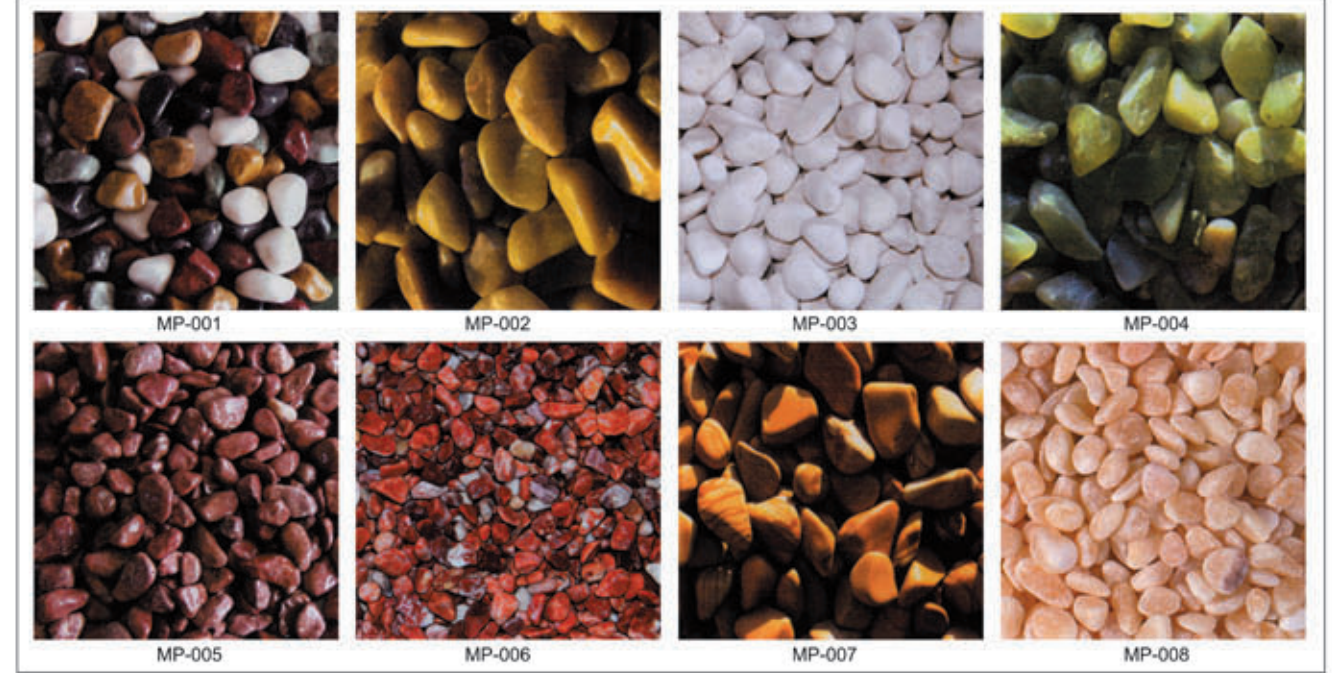

Machine-made Pebble Stone