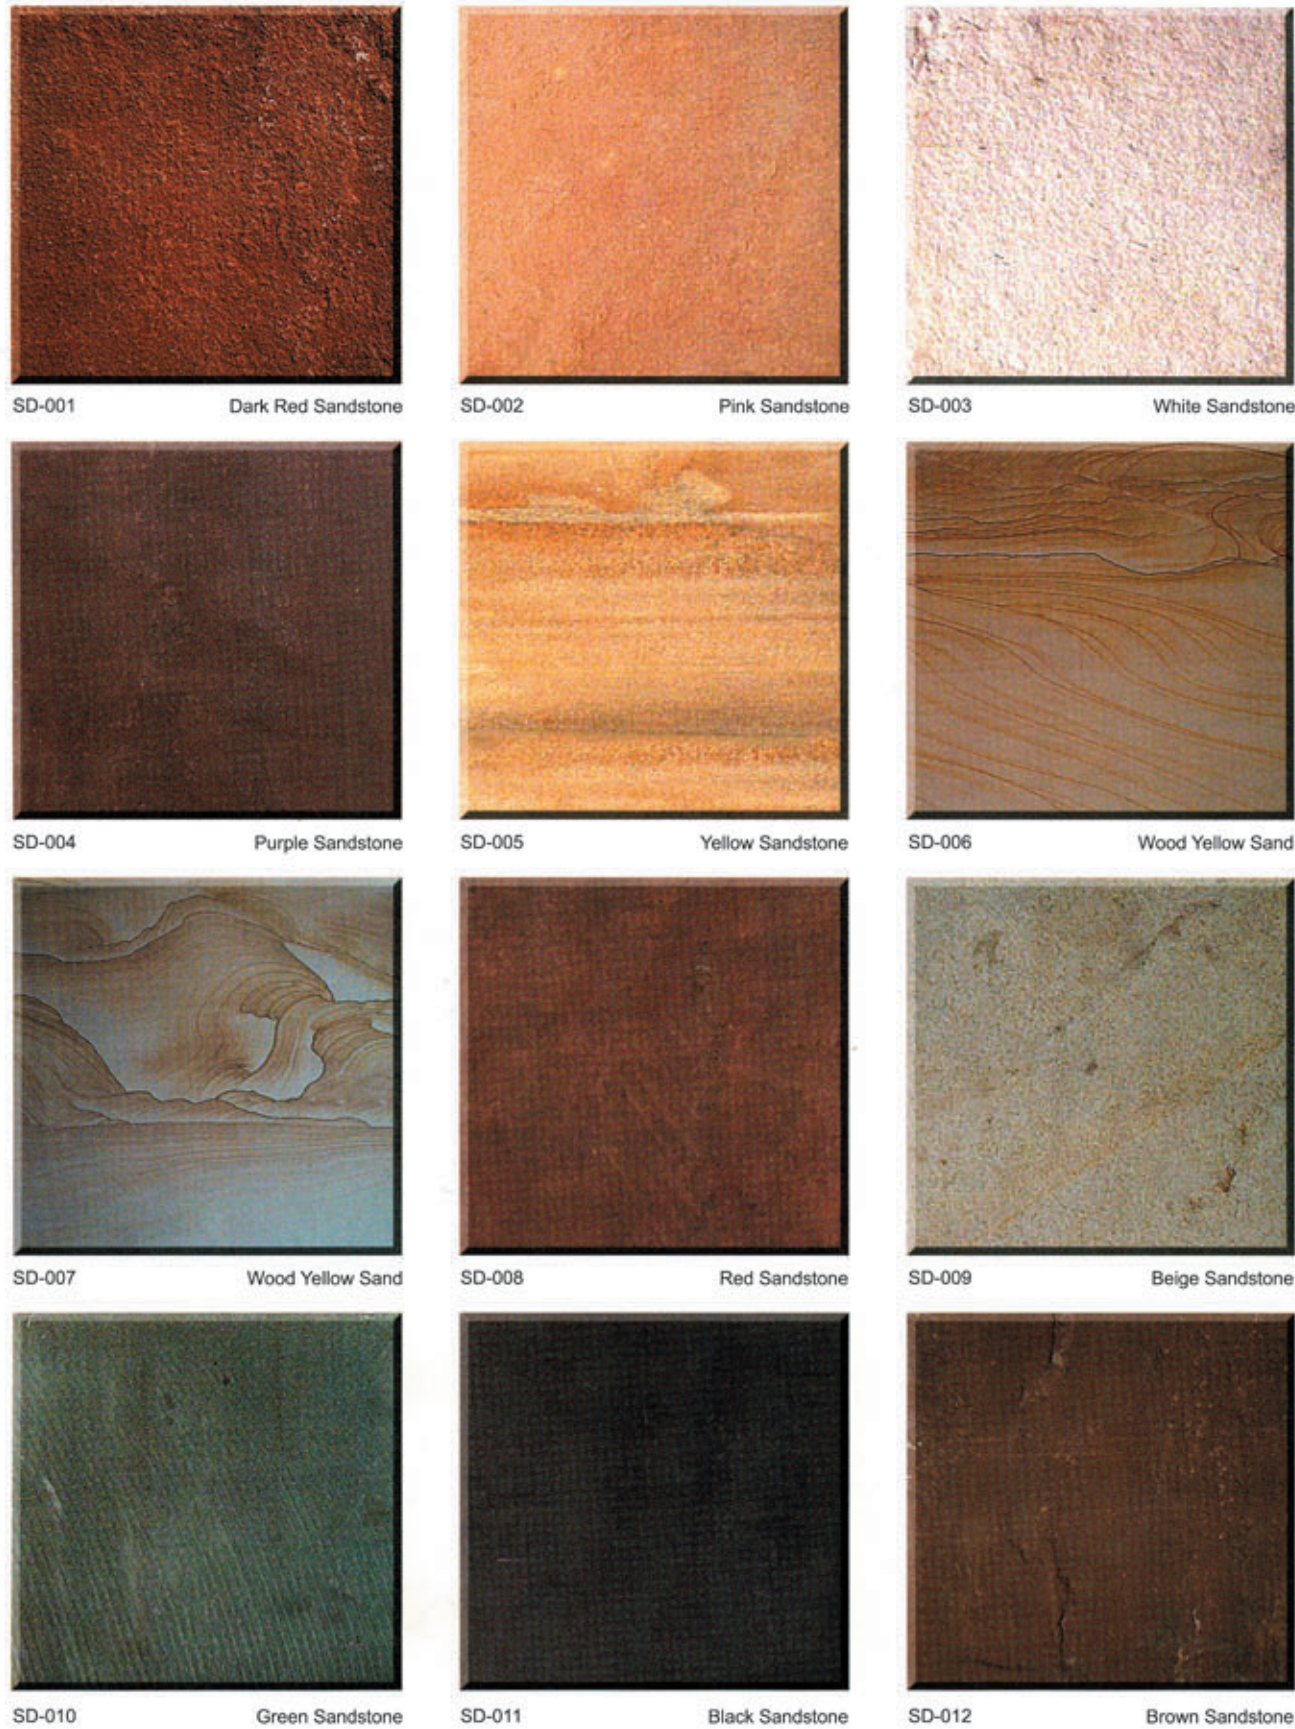

Machine-made Pebble Stone

Polished Pebble Stone