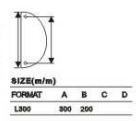

Door handles series

DOOR HANDLE

New Model

HB-531