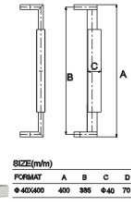

Door handles series

DOOR HANDLE Luxurious Type

HB-509