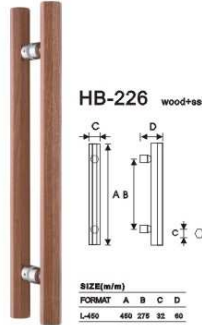

Door handles series

DOOR HANDLE Anti Bacterial Type