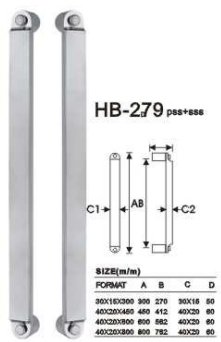

Door handles series

DOOR HANDLE

Popular Type