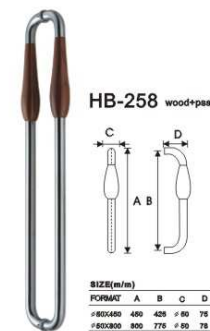

Door handles series

DOOR HANDLE Anti Bacterial Type