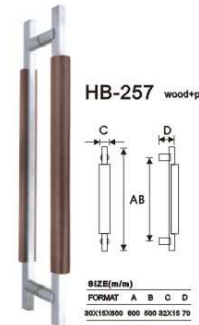

Door handles series

DOOR HANDLE Anti Bacterial Type