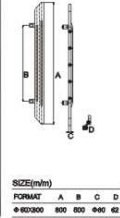

Door handles series

DOOR HANDLE Luxurious Type

HB-489