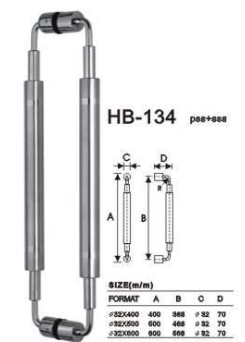

Door handles series

DOOR HANDLE

Popular Type