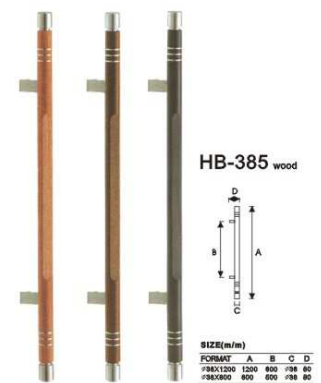

Door handles series

DOOR HANDLE Anti Bacterial Type