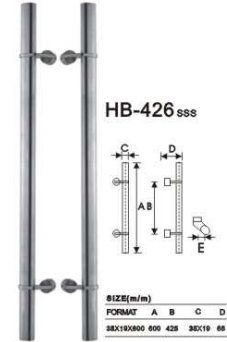

Door handles series

DOOR HANDLE

Popular Type