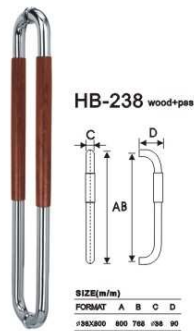

Door handles series

DOOR HANDLE Anti Bacterial Type