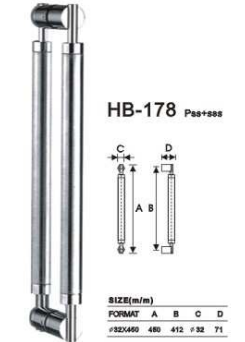

Door handles series

DOOR HANDLE

Popular Type