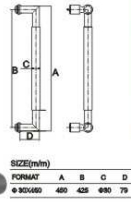

Door handles series

DOOR HANDLE Luxurious Type

HB-483