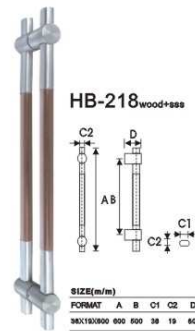

Door handles series

DOOR HANDLE Anti Bacterial Type