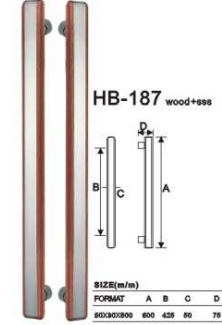

Door handles series

DOOR HANDLE Anti Bacterial Type