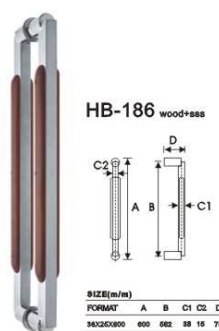

Door handles series

DOOR HANDLE Anti Bacterial Type