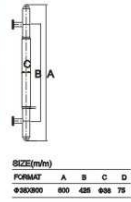

Door handles series

DOOR HANDLE Luxurious Type

HB-494