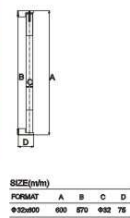

Door handles series

DOOR HANDLE Luxurious Type

HB-525