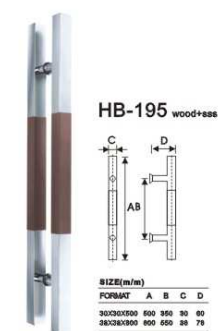

Door handles series

DOOR HANDLE Anti Bacterial Type