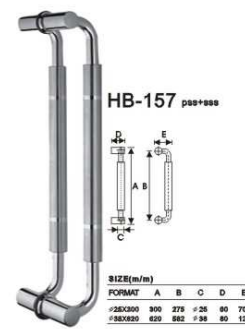

Door handles series

DOOR HANDLE

Popular Type