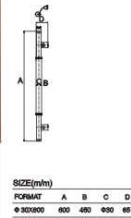

Door handles series

DOOR HANDLE Luxurious Type

HB-470