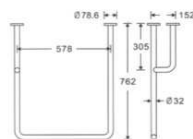

002.SS.106

Material:Stainless Stell
Finish:Polished (PSS)
材质:不锈钢
表面处理:磨砂