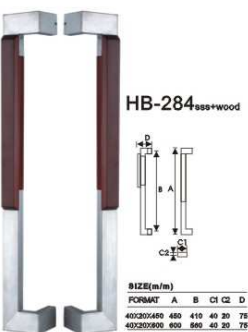

Door handles series

DOOR HANDLE Anti Bacterial Type