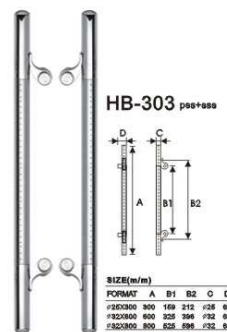

Door handles series

DOOR HANDLE Anti Bacterial Type