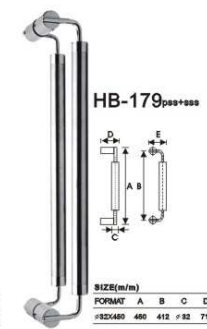

Door handles series

DOOR HANDLE

Popular Type