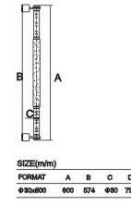

Door handles series

DOOR HANDLE Luxurious Type

HB-492