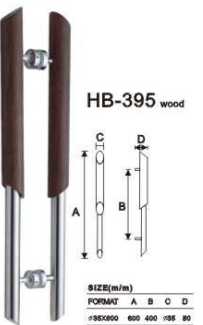

Door handles series

DOOR HANDLE Anti Bacterial Type