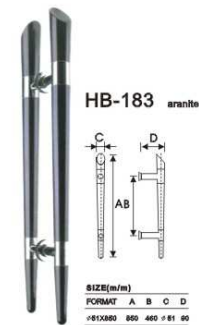

Door handles series

DOOR HANDLE Anti Bacterial Type