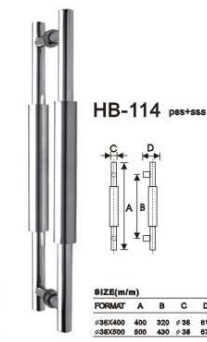

Door handles series

DOOR HANDLE

Popular Type