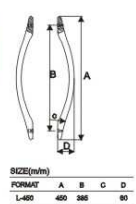

Door handles series

DOOR HANDLE

New Model

HB-506