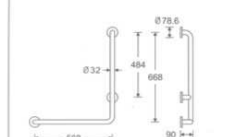

002.SS.101
Material:Stainless Stell
Finish:Polished (PSS)
材质:不锈钢
表面处理:磨砂