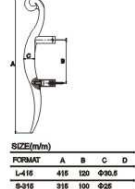

Door handles series

DOOR HANDLE

New Model

HB-501