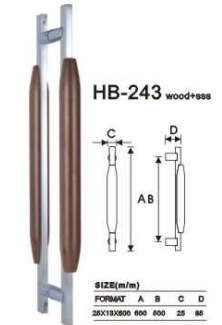

Door handles series

DOOR HANDLE Anti Bacterial Type