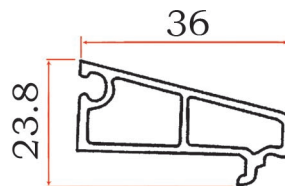

# PROFILE SECTIONAL VIEW

Frame For Inside Opening  
CSP60ANK  
1.067kg/m

( Sash For Outside Opening )  
Mullion For Outside Opening  
CSP60ANT  
1.089kg/m

Frame For Outside Opening  
CSP60AWK  
1.067kg/m

Mullion For Outside Opening  
CSP60AWT  
1.089kg/m

Sash For Inside Opening  
CSP60ANS  
1.120kg/m

Door Sash For Inside Opening  
CSP60NMS  
1.529kg/m

Double Glazing Bead  
CSP60SY  
0.186kg/m

Single Glazing Bead  
CSP60DY  
0.270kg/m

Note: 1' The Main profile thickness is 2.2mm.

2' White and Colored coherent body are the same.