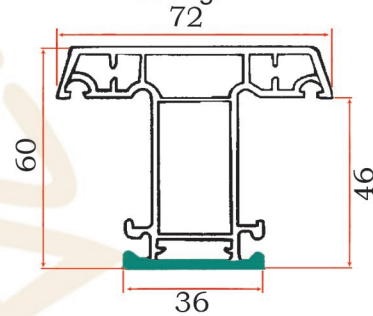

# PROFILE SECTIONAL VIEW

Frame For Inside Opening  
CSP60ANK  
1.067kg/m

( Sash For Outside Opening )  
Mullion For Outside Opening  
CSP60ANT  
1.089kg/m

Frame For Outside Opening  
CSP60AWK  
1.067kg/m

Mullion For Outside Opening  
CSP60AWT  
1.089kg/m

Sash For Inside Opening  
CSP60ANS  
1.120kg/m

Door Sash For Inside Opening  
CSP60NMS  
1.529kg/m

Double Glazing Bead  
CSP60SY  
0.186kg/m

Single Glazing Bead  
CSP60DY  
0.270kg/m

Note: 1' The Main profile thickness is 2.2mm.

2' White and Colored coherent body are the same.