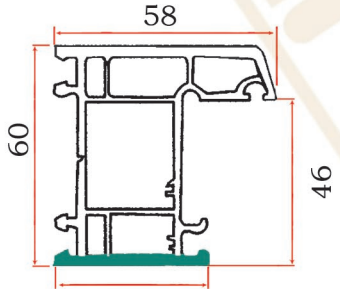

# PROFILE SECTIONAL VIEW

Frame For Inside Opening  
CSP60ANK  
1.067kg/m

( Sash For Outside Opening )  
Mullion For Outside Opening  
CSP60ANT  
1.089kg/m

Frame For Outside Opening  
CSP60AWK  
1.067kg/m

Note: 1' The Main profile thickness is 2.2mm.

2' White and Colored coherent body are the same.