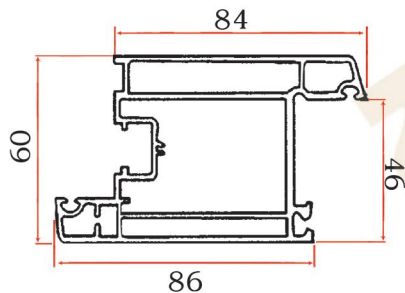

Door Sash For Inside Opening
CSP60NMS
1.529kg/m