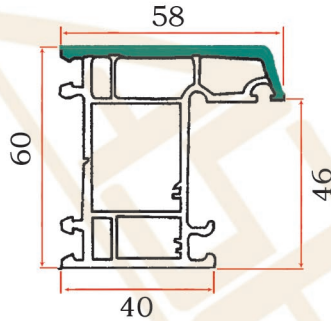

# PROFILE SECTIONAL VIEW

Frame For Inside Opening  
CSP60ANK  
1.067kg/m

( Sash For Outside Opening )  
Mullion For Outside Opening  
CSP60ANT  
1.089kg/m

Frame For Outside Opening  
CSP60AWK  
1.067kg/m

Note: 1' The Main profile thickness is 2.2mm.

2' White and Colored coherent body are the same.