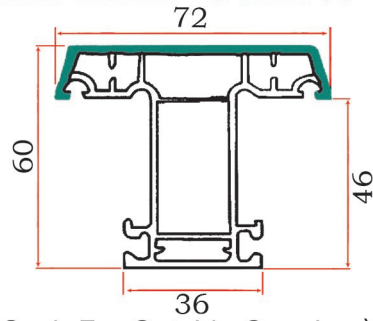

# PROFILE SECTIONAL VIEW

Frame For Inside Opening  
CSP60ANK  
1.067kg/m

( Sash For Outside Opening )  
Mullion For Outside Opening  
CSP60ANT  
1.089kg/m

Frame For Outside Opening  
CSP60AWK  
1.067kg/m

Note: 1' The Main profile thickness is 2.2mm.

2' White and Colored coherent body are the same.