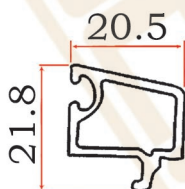

Double Glazing Bead
CSP60SY
0.186kg/m