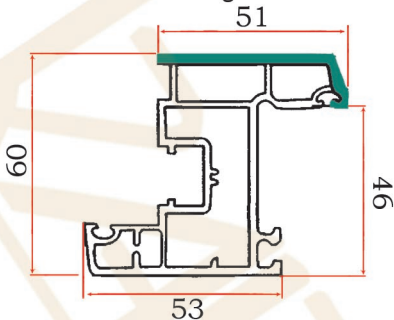

Sash For Inside Opening
CSP60ANS
1.120kg/m