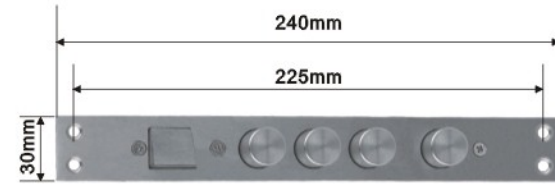

适配锁体 Adaptive lock body

JX68-A JX68-B JX68-C
(11页Page~12页Page)

功能介绍

- 1、触摸按键
- 2、密码开锁, 防泄功能。
- 3、液晶显示
- 4、主宾分级管理
- 5、ID卡功能
- 6、反锁功能
- 7、上提反锁
- 8、遥控开锁 (可选)

Introduction to functions

1. Touch key
2. Unlock by code, anti-revealing function.
3. Fluid crystal display
4. Administration by level between host and guest
5. ID card function
6. Back locking function
7. Ascending back locking
8. Unlock by remote control (optional)

适配锁体 Adaptive lock body

JX68-C (11页Page)

JX68-A

JX75-A

JX68-B

JX68-C