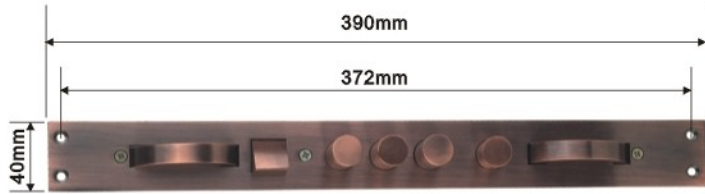

适配锁体 Adaptive lock body

JX68-A JX68-B JX68-C
(11页Page~12页Page)

功能介绍

- 1、触摸按键
- 2、密码开锁, 防泄功能。
- 3、液晶显示
- 4、主宾分级管理
- 5、ID卡功能
- 6、反锁功能
- 7、上提反锁
- 8、遥控开锁 (可选)

Introduction to functions

1. Touch key
2. Unlock by code, anti-revealing function.
3. Fluid crystal display
4. Administration by level between host and guest
5. ID card function
6. Back locking function
7. Ascending back locking
8. Unlock by remote control (optional)

适配锁体 Adaptive lock body

JX68-C (11页Page)

JX68-A

JX75-A

JX68-B

JX68-C