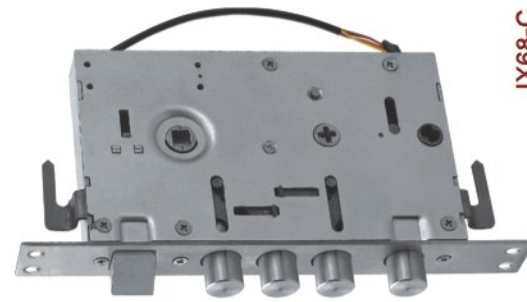

适配锁体 Adaptive lock body

JX68-A JX68-B JX68-C
(11页Page~12页Page)

功能介绍

- 1、触摸按键
- 2、密码开锁, 防泄功能。
- 3、液晶显示
- 4、主宾分级管理
- 5、ID卡功能
- 6、反锁功能
- 7、上提反锁
- 8、遥控开锁 (可选)

Introduction to functions

1. Touch key
2. Unlock by code, anti-revealing function.
3. Fluid crystal display
4. Administration by level between host and guest
5. ID card function
6. Back locking function
7. Ascending back locking
8. Unlock by remote control (optional)

适配锁体 Adaptive lock body

JX68-C (11页Page)

JX68-A

JX75-A

JX68-B

JX68-C